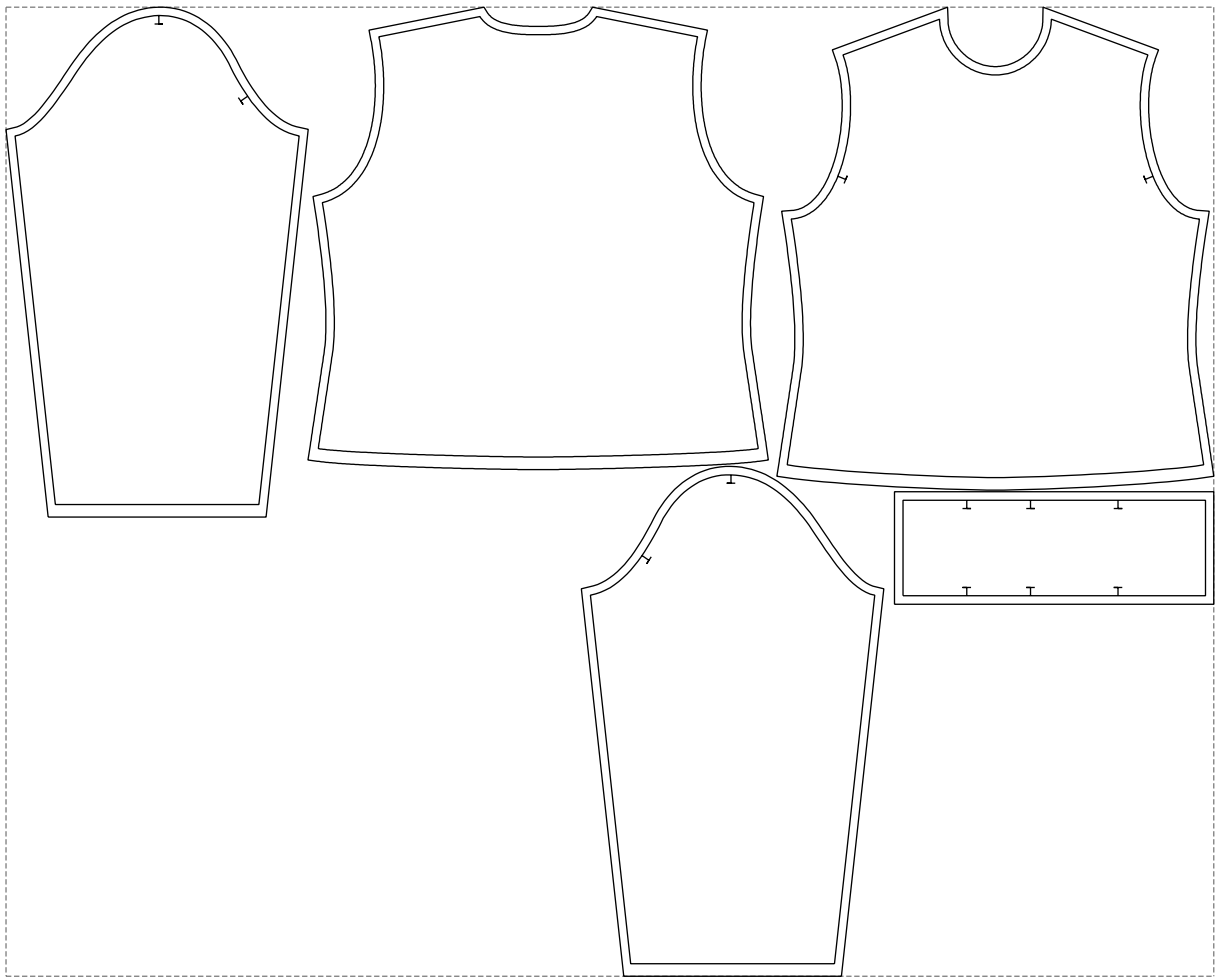

Not for print

Paper size: A4, size:1399.00 x687.81 mm

# Example

size:1438.53 x1154.38 mm

Maneken =1 ver.0

rz\_1=170

rz\_16=108

rz\_17=92.5

rz\_18=89.2

rz\_19=116