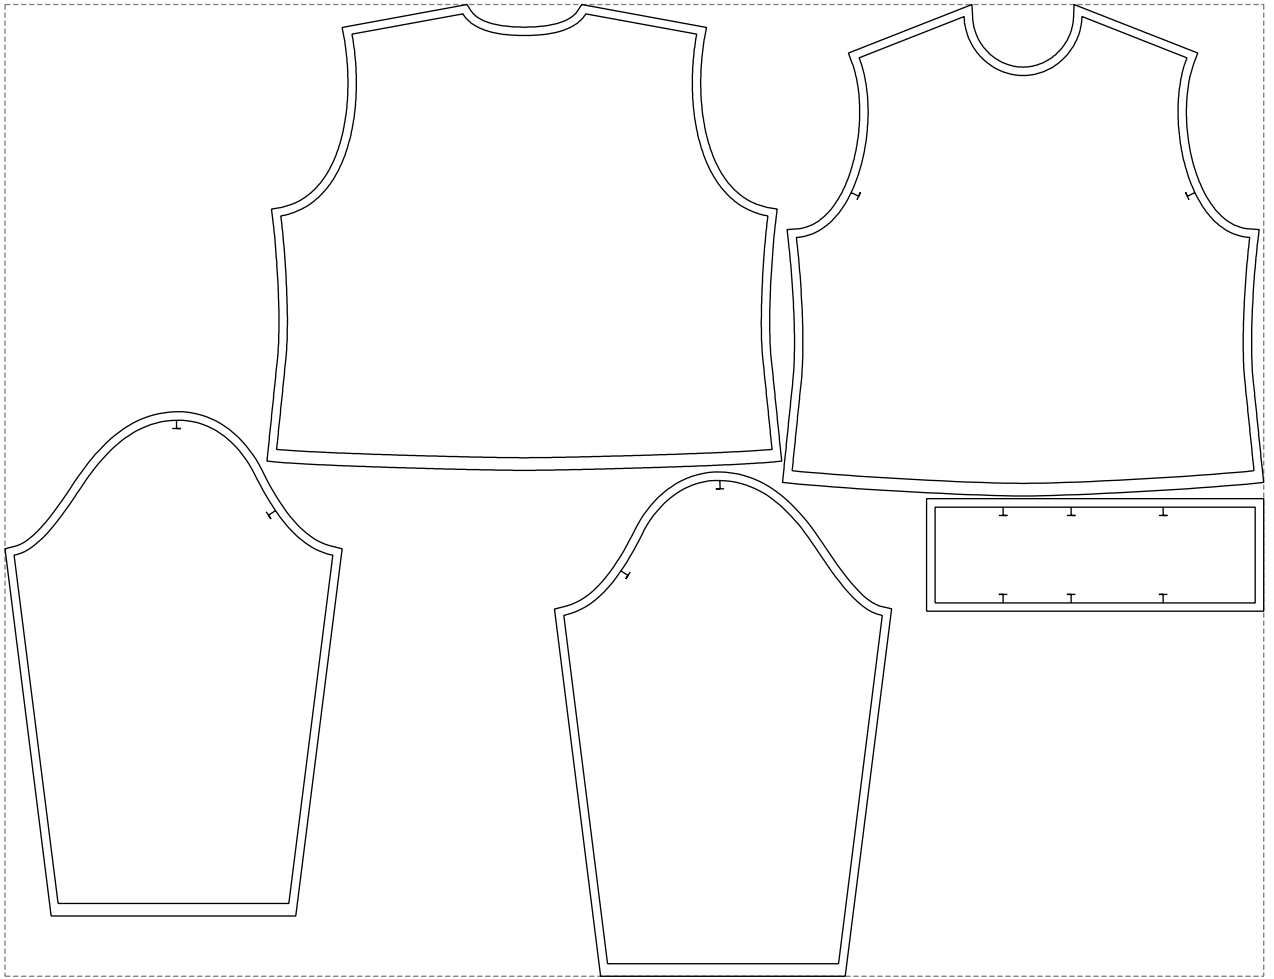

# Example

size:1499.00 x1157.65 mm

Maneken =1 ver.0

rz\_1=170

rz\_16=120

rz\_17=104

rz\_18=103.6

rz\_19=128