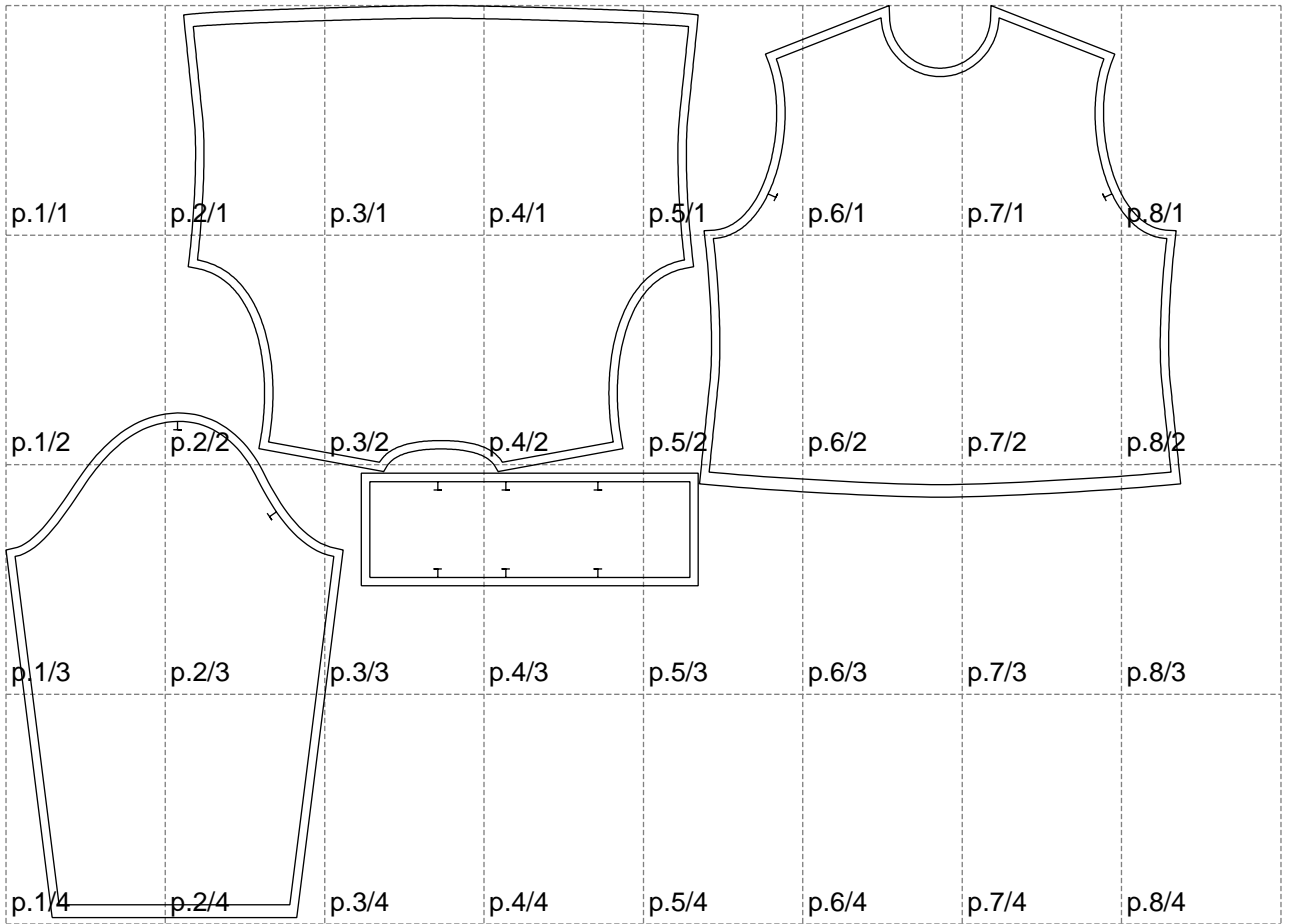

Not for print

Paper size: A4, size:1399.00 x1085.88 mm

# Example

size:1499.00 x1157.65 mm

Maneken =1 ver.0

rz\_1=170

rz\_16=120

rz\_17=104

rz\_18=103.6

rz\_19=128

rz\_20=125.1

---

. . . . .  
. . . . .  
. . . . .