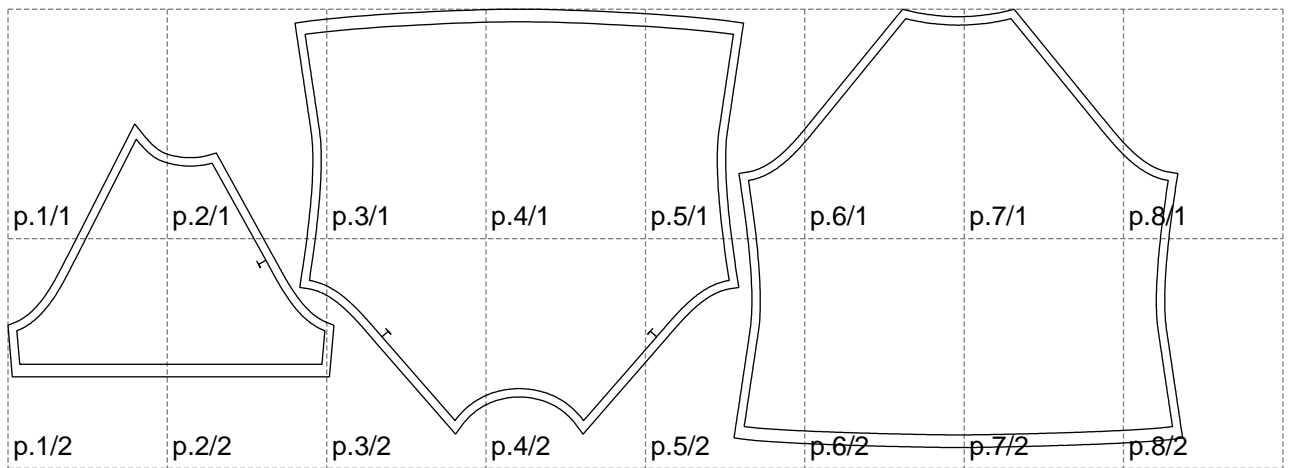

Not for print

Paper size: A4, size:1399.00 x521.99 mm

# Example

size:1468.98 x610.49 mm

Maneken =1 ver.0

rz\_1=170

rz\_16=108

rz\_17=92.5

rz\_18=89.2

rz\_19=116