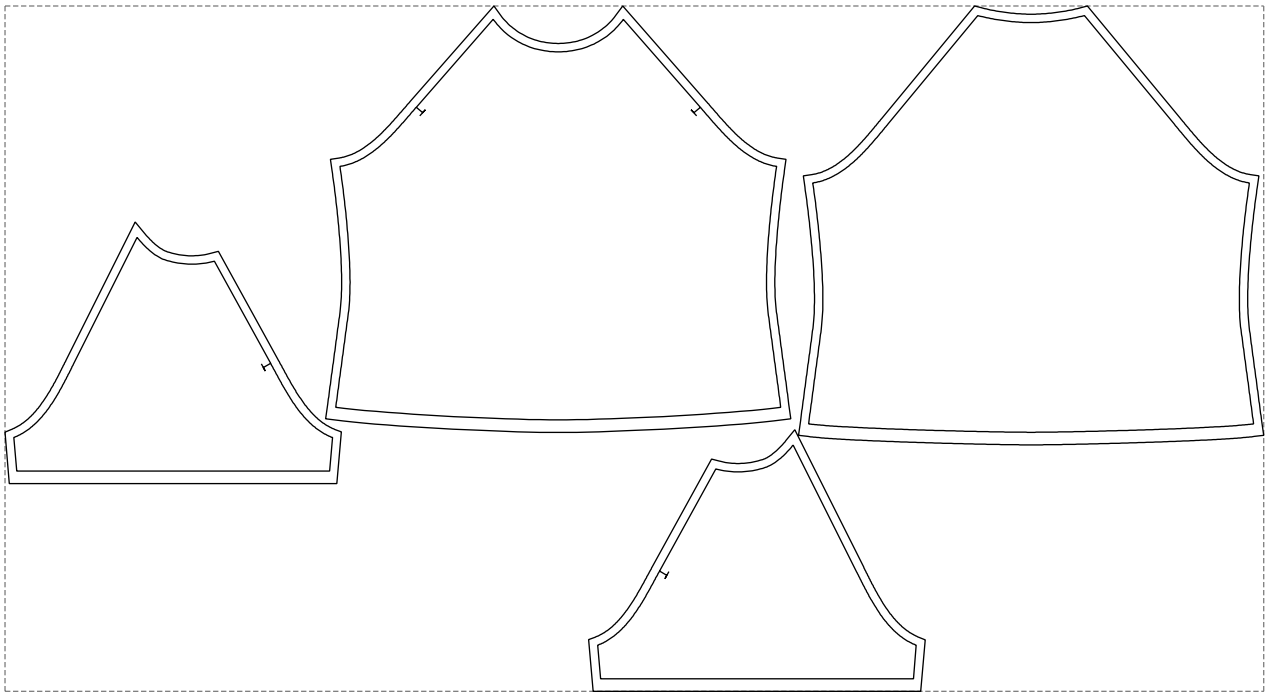

Not for print

Paper size: A4, size:1399.00 x524.71 mm

# Example

size:1499.00 x816.39 mm

Maneken =1 ver.0

rz\_1=170

rz\_16=112

rz\_17=96.2

rz\_18=94

rz\_19=120