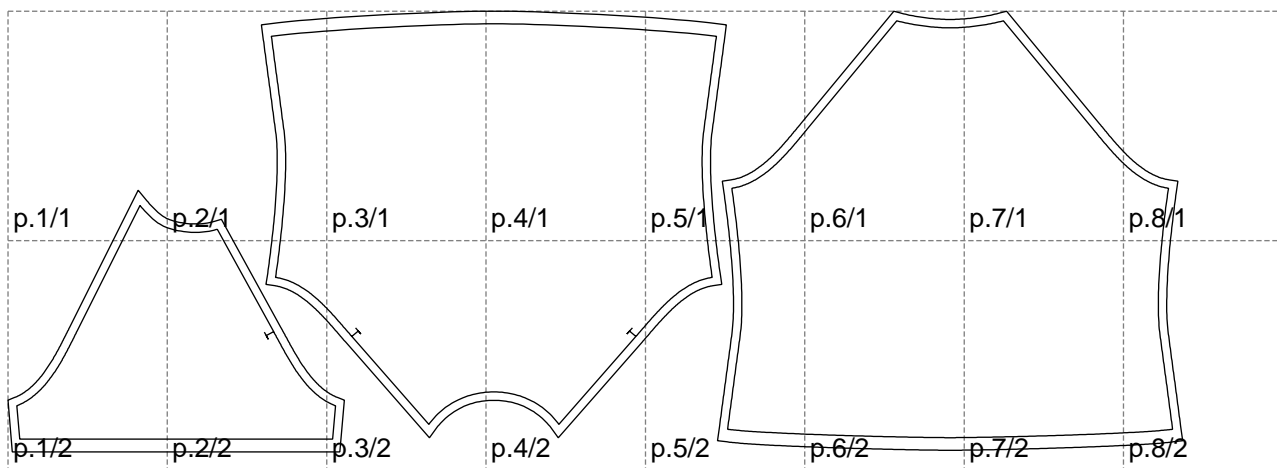

Not for print

Paper size: A4, size:1399.00 x524.71 mm

# Example

size:1499.00 x816.39 mm

Maneken =1 ver.0

rz\_1=170

rz\_16=112

rz\_17=96.2

rz\_18=94

rz\_19=120