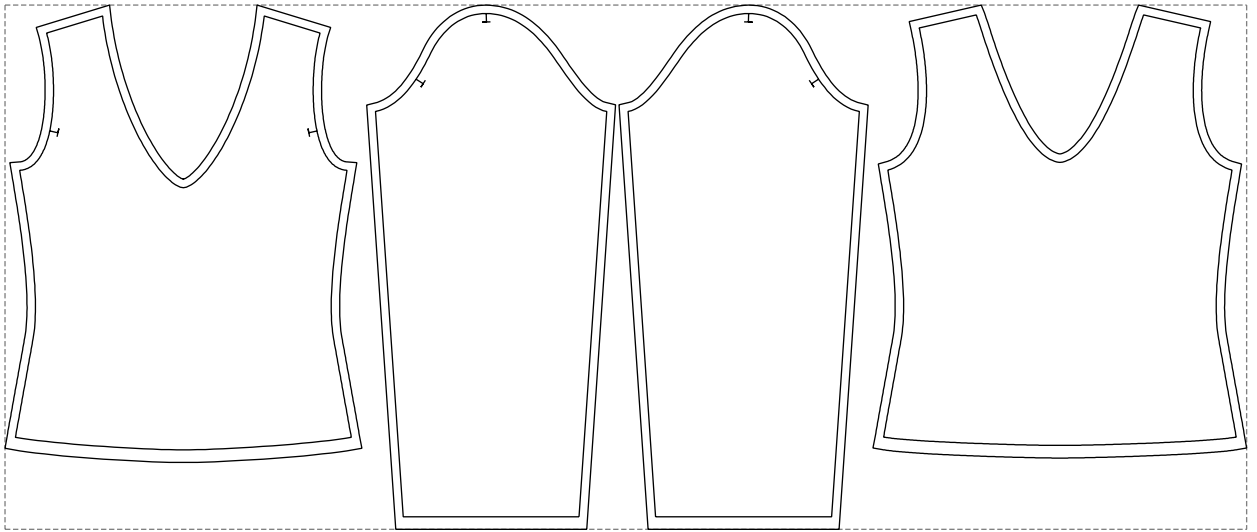

Not for print

Paper size: A4, size:1168.06 x624.35 mm

Example

size:1478.93 x624.35 mm

Maneken =1 ver.0

rz_1=170

rz_16=88

rz_17=75.6

rz_18=67.6

rz_19=96

rz_20=94.6

.
.
.