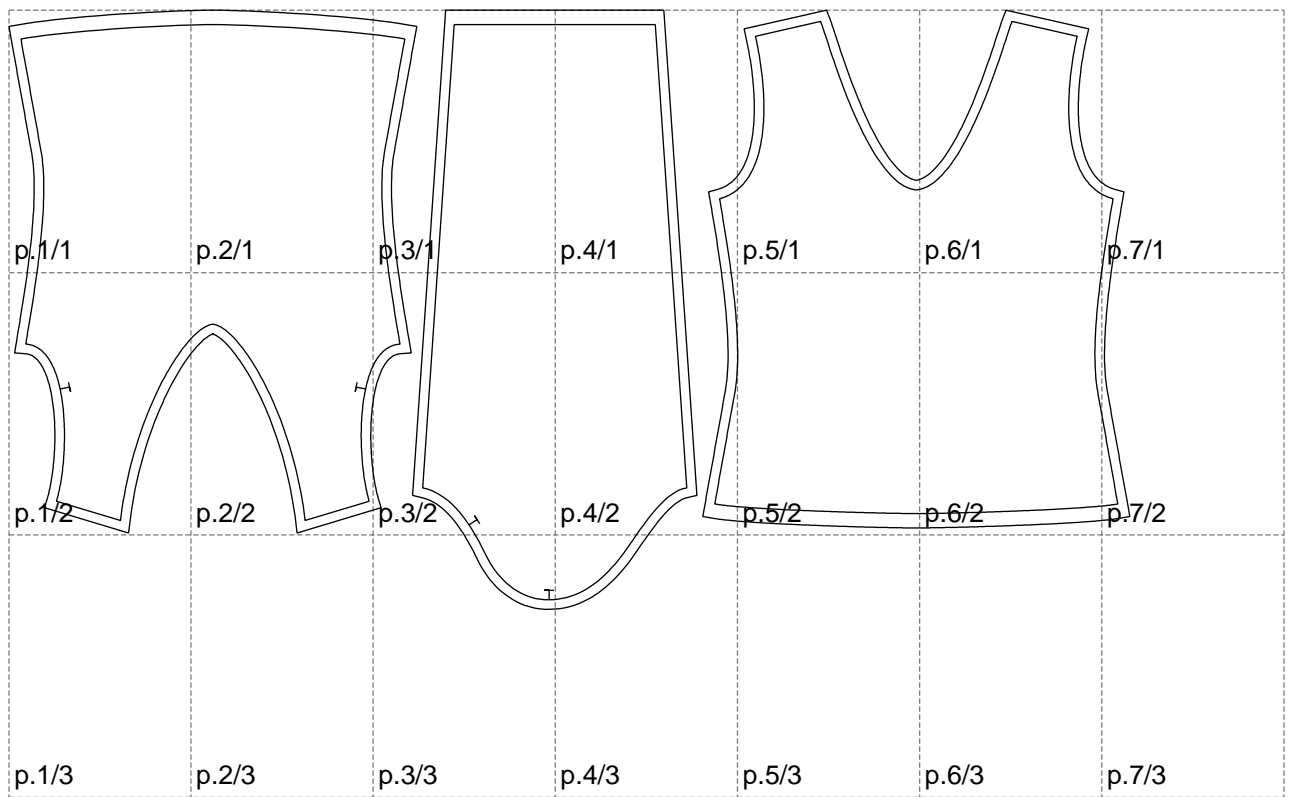

Not for print

Paper size: A4, size:1168.06 x624.35 mm

Example

size:1478.93 x624.35 mm

Maneken =1 ver.0

rz_1=170

rz_16=88

rz_17=75.6

rz_18=67.6

rz_19=96

rz_20=94.6

.
.
.