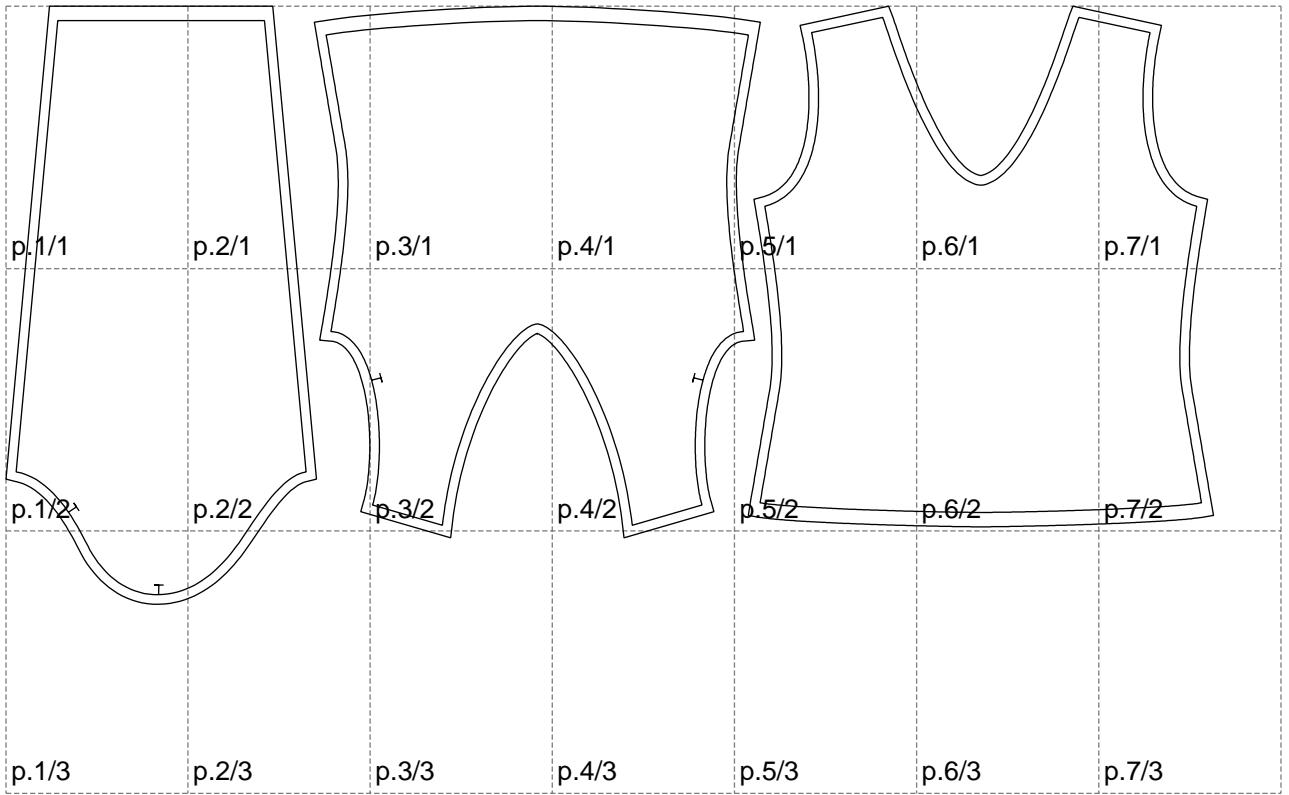

Not for print

Paper size: A4, size:1258.29 x623.17 mm

# Example

size:1277.98 x1157.89 mm

Maneken =1 ver.0

rz\_1=170

rz\_16=96

rz\_17=82

rz\_18=76

rz\_19=104

rz\_20=101.8

---

. . . . .  
. . . . .  
. . . . .