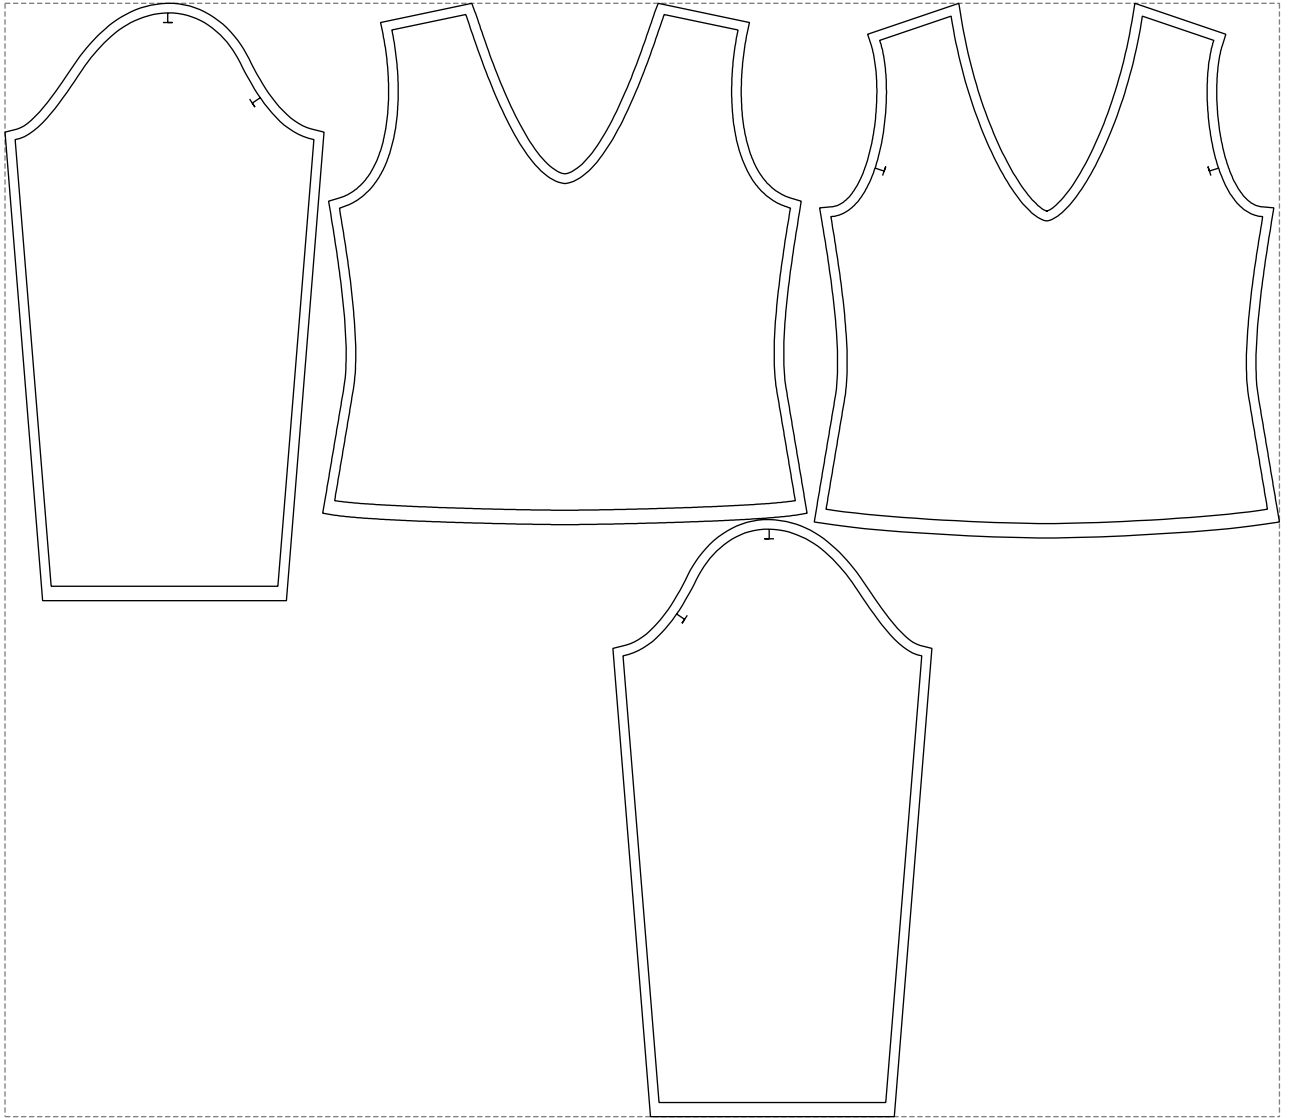

# Example

size:1328.07 x1160.50 mm

Maneken =1 ver.0

rz\_1=170

rz\_16=100

rz\_17=85.4

rz\_18=80.2

rz\_19=108