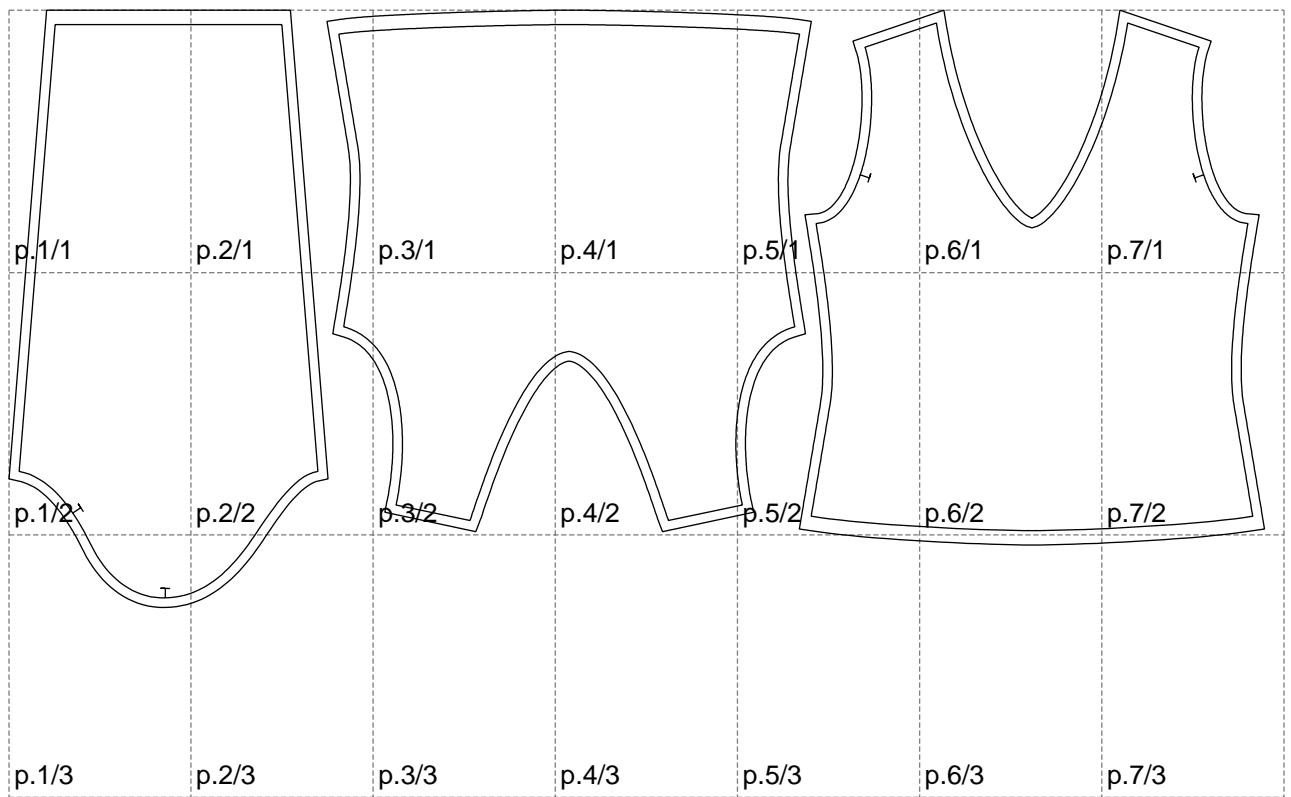

Not for print

Paper size: A4, size:1308.46 x622.41 mm

# Example

size:1328.07 x1160.50 mm

Maneken =1 ver.0

rz\_1=170

rz\_16=100

rz\_17=85.4

rz\_18=80.2

rz\_19=108

rz\_20=105.4

---

. . . . .  
. . . . .  
. . . . .