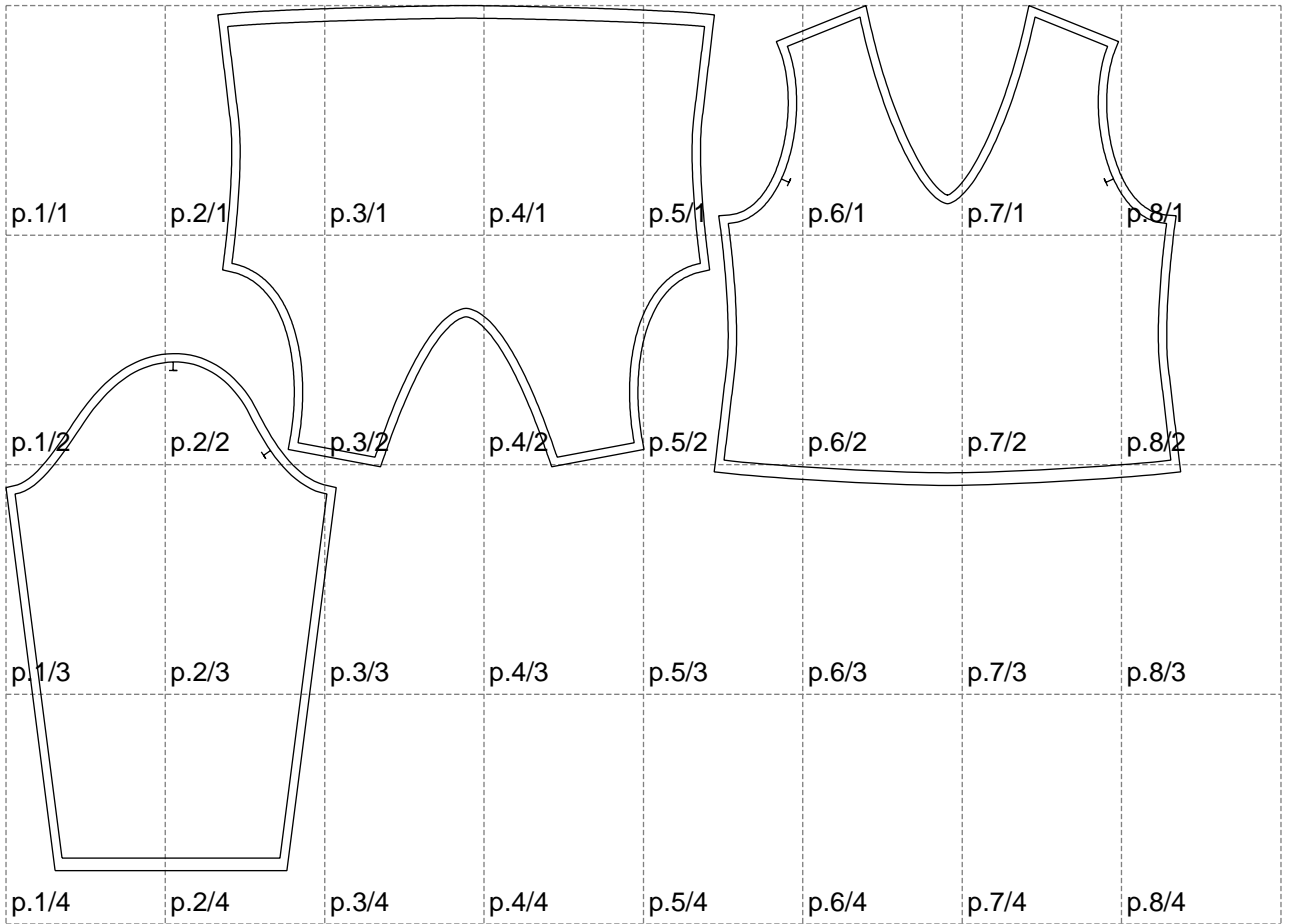

Not for print

Paper size: A4, size:1399.00 x1030.17 mm

# Example

size:1499.00 x1160.87 mm

Maneken =1 ver.0

rz\_1=170

rz\_16=116

rz\_17=100

rz\_18=98.8

rz\_19=124

rz\_20=121

---

. . . . .  
. . . . .  
. . . . .