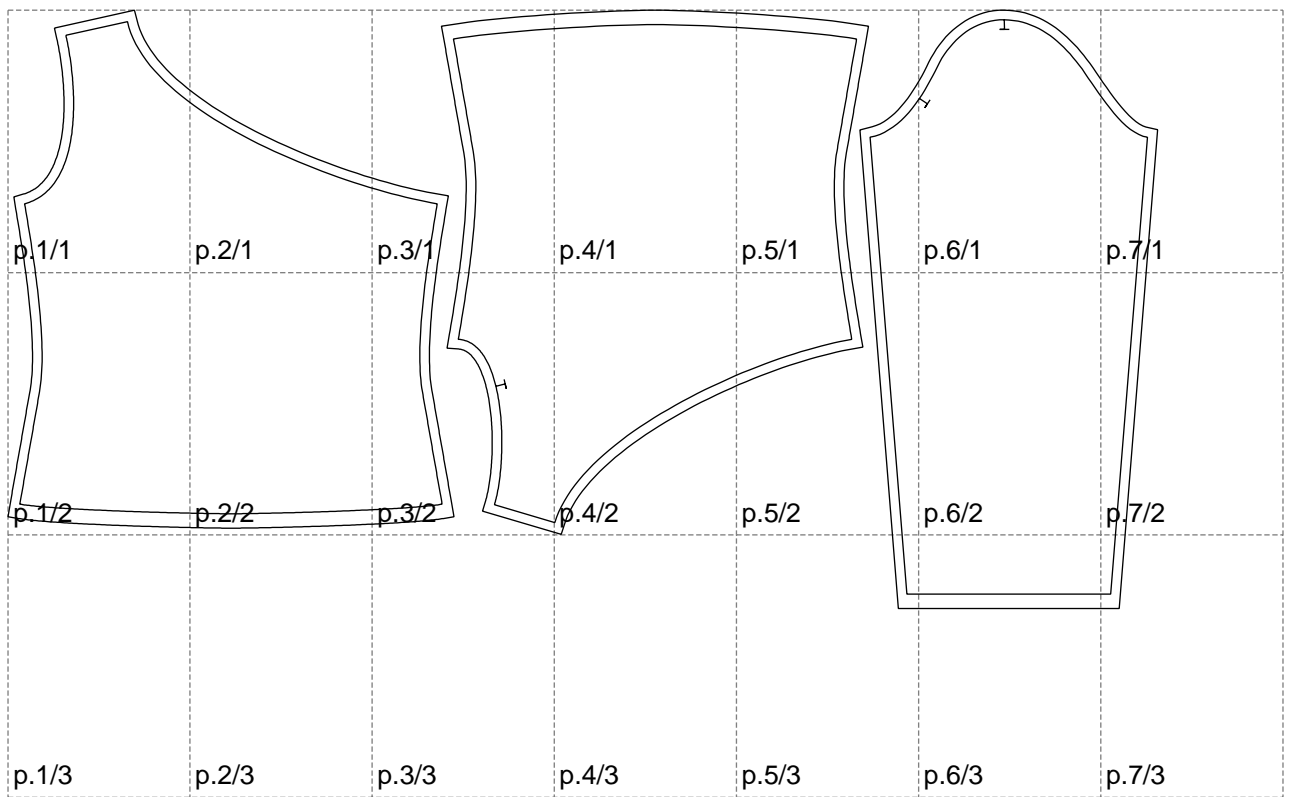

Not for print

Paper size: A4, size:1198.12 x623.34 mm

# Example

size:1227.92 x623.34 mm

Maneken =1 ver.0

rz\_1=170

rz\_16=92

rz\_17=78.8

rz\_18=71.8

rz\_19=100

rz\_20=98.1

---

. . . . .  
. . . . .  
. . . . .