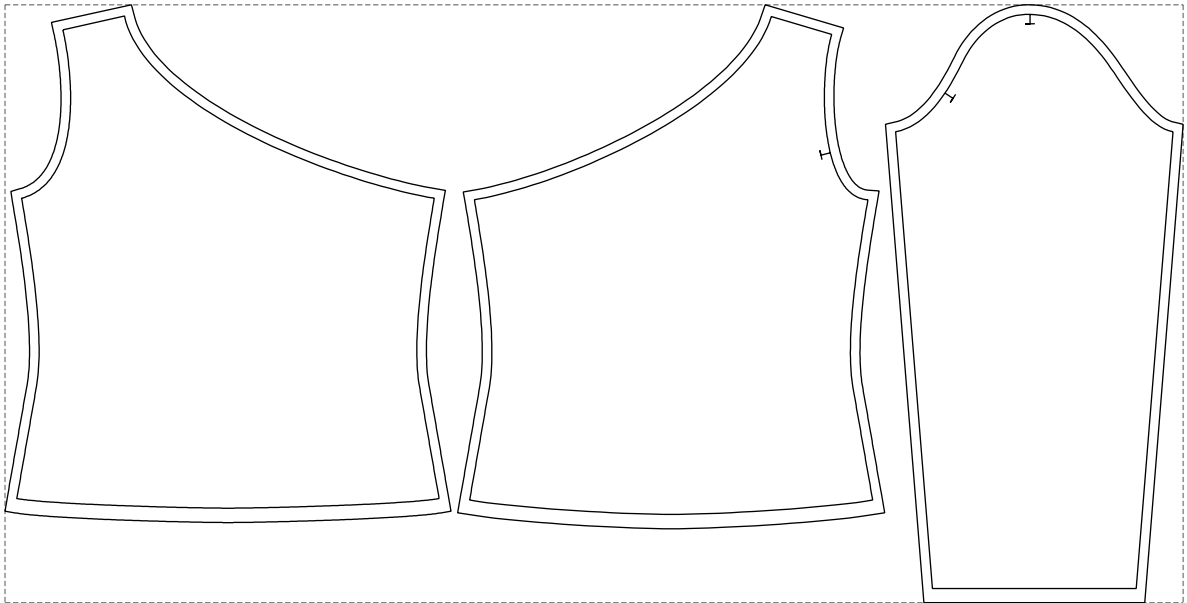

# Example

size:1227.92 x623.34 mm

Maneken =1 ver.0

rz\_1=170

rz\_16=92

rz\_17=78.8

rz\_18=71.8

rz\_19=100