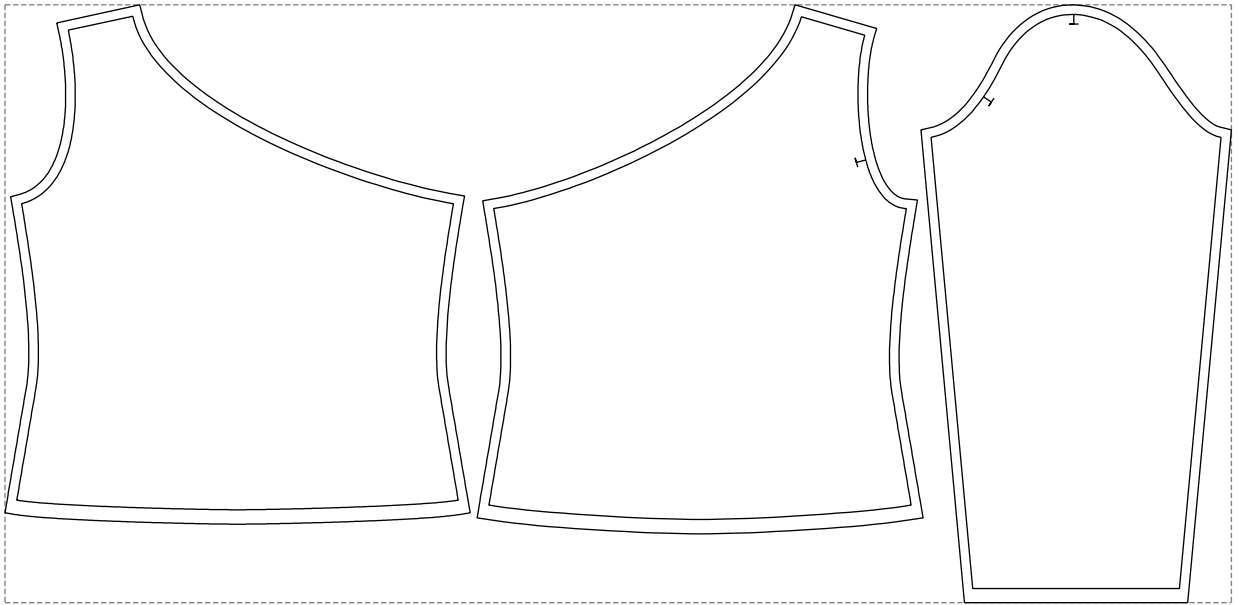

Not for print

Paper size: A4, size:1258.35 x623.17 mm

Example

size:1278.08 x623.17 mm

Maneken =1 ver.0

rz_1=170

rz_16=96

rz_17=82

rz_18=76

rz_19=104

rz_20=101.8

.
.
.