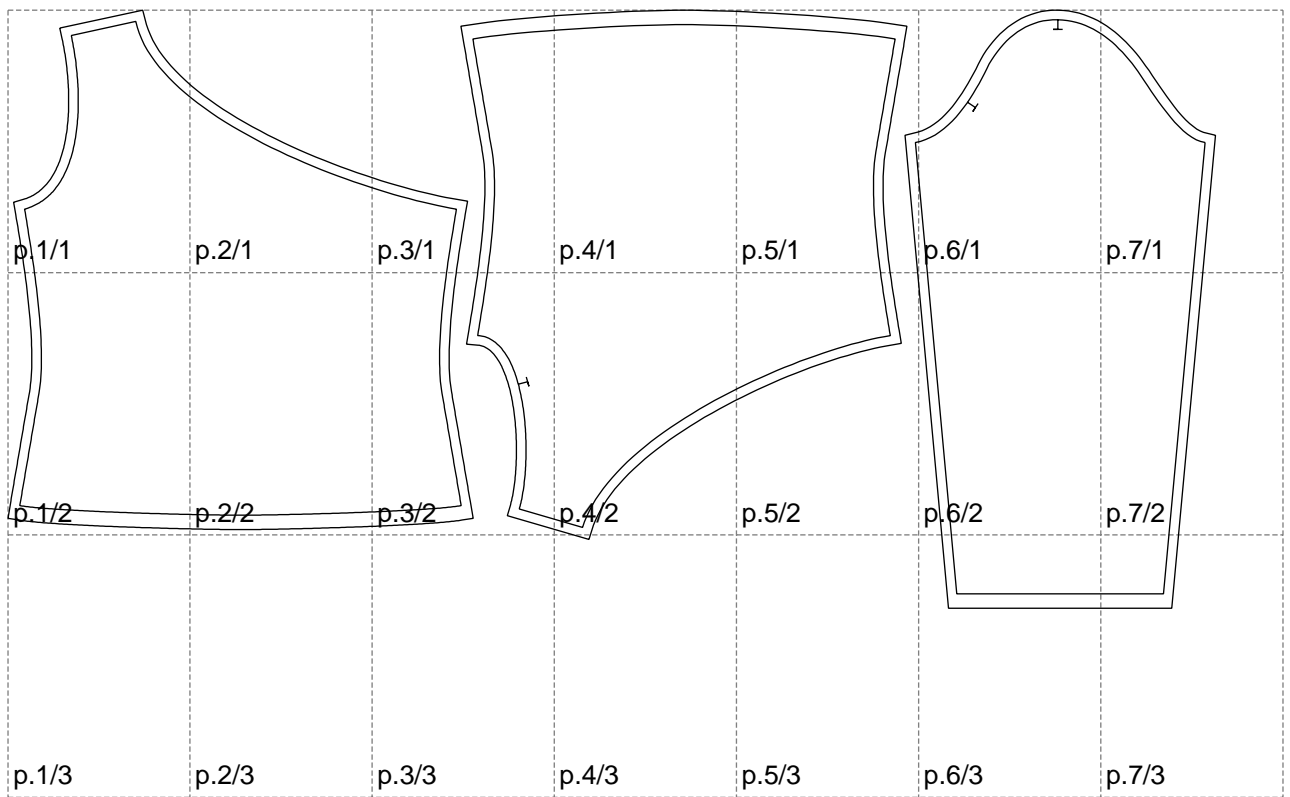

Not for print

Paper size: A4, size:1258.35 x623.17 mm

Example

size:1278.08 x623.17 mm

Maneken =1 ver.0

rz_1=170

rz_16=96

rz_17=82

rz_18=76

rz_19=104

rz_20=101.8

.
.
.