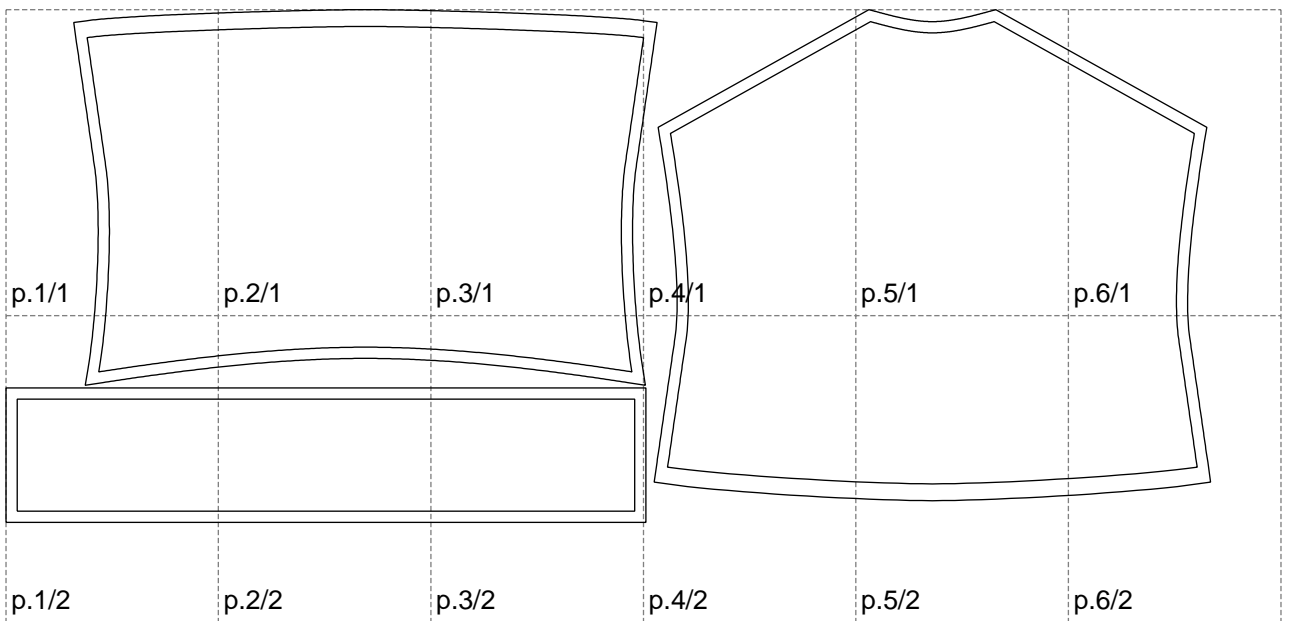

Not for print

Paper size: A4, size:1076.09 x457.94 mm

# Example

size:1488.92 x557.85 mm

Maneken =1 ver.0

rz\_1=170

rz\_16=104

rz\_17=88.9

rz\_18=84.4

rz\_19=112

rz\_20=109.3

---

. . . . .  
. . . . .  
. . . . .