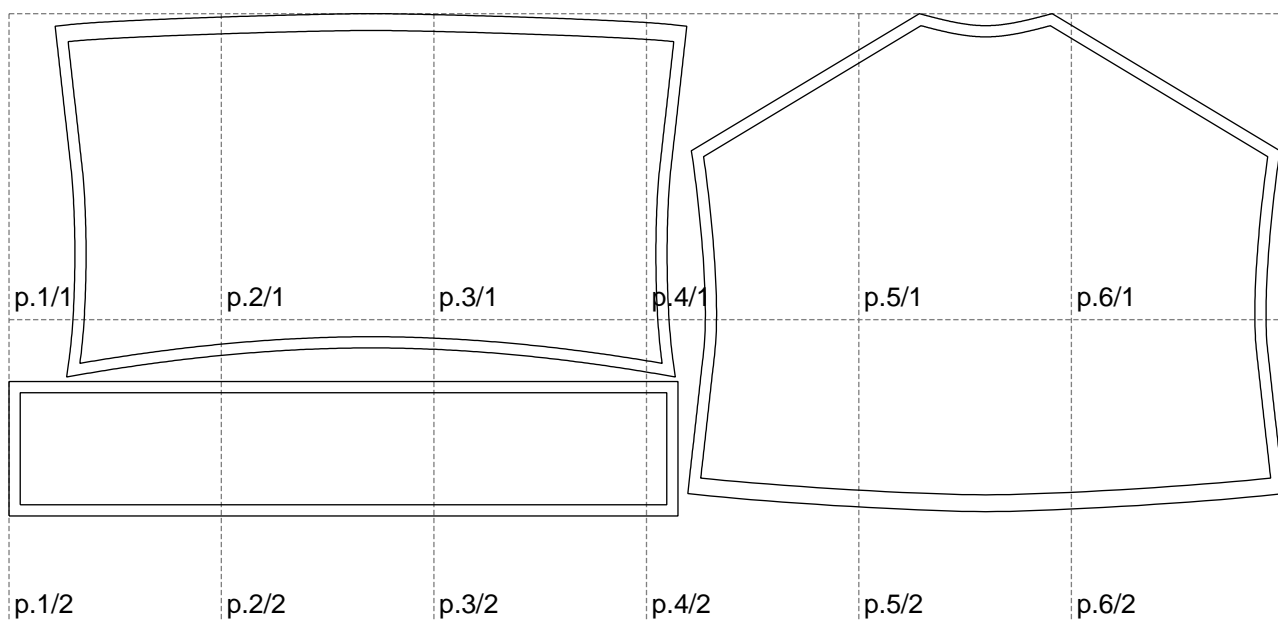

Not for print

Paper size: A4, size:1138.57 x448.55 mm

# Example

size:1458.94 x614.75 mm

Maneken =1 ver.0

rz\_1=170

rz\_16=112

rz\_17=96.2

rz\_18=94

rz\_19=120