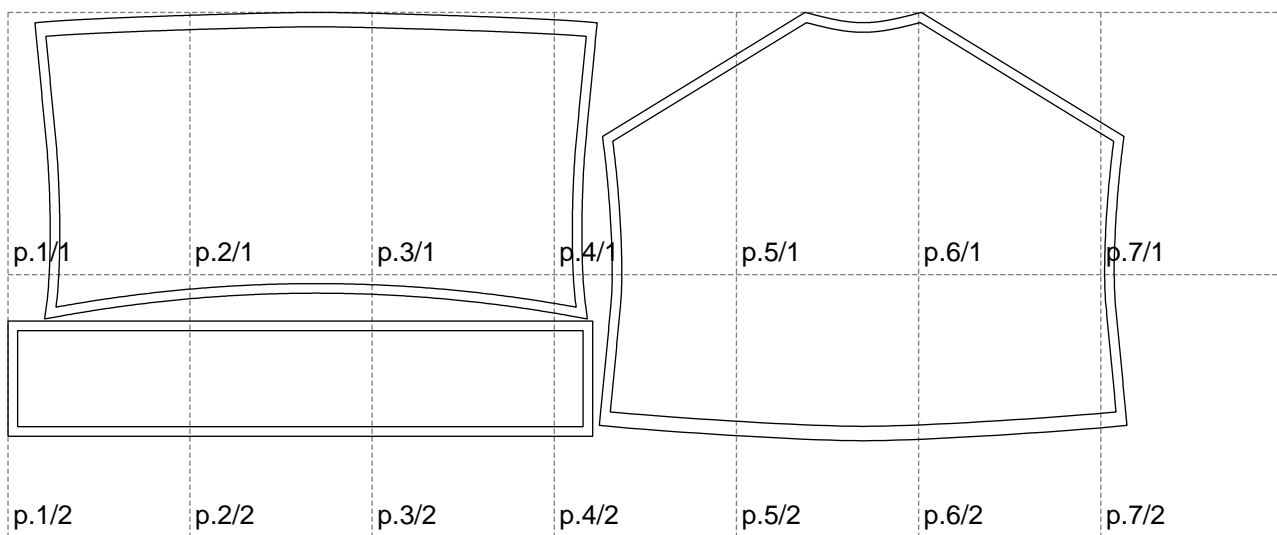

Not for print

Paper size: A4, size:1166.17 x446.35 mm

Example

size:1165.40 x562.33 mm

Maneken =1 ver.0

rz_1=170

rz_16=116

rz_17=100

rz_18=98.8

rz_19=124

rz_20=121

.
.
.