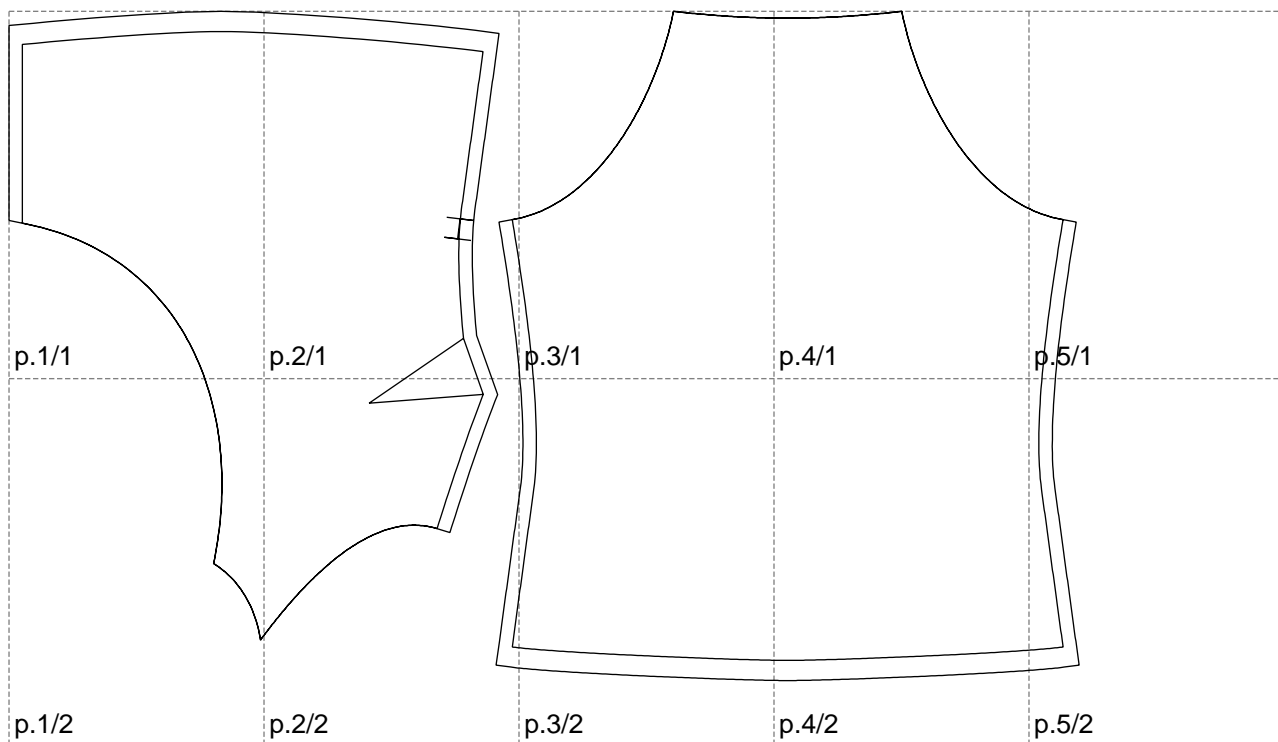

Not for print

Paper size: A4, size:796.57 x498.00 mm

# Example

size:1177.82 x498.00 mm

Maneken =1 ver.0

rz\_1=170

rz\_16=88

rz\_17=75.6

rz\_18=67.6

rz\_19=96

rz\_20=94.6

---

. . . . .  
. . . . .  
. . . . .