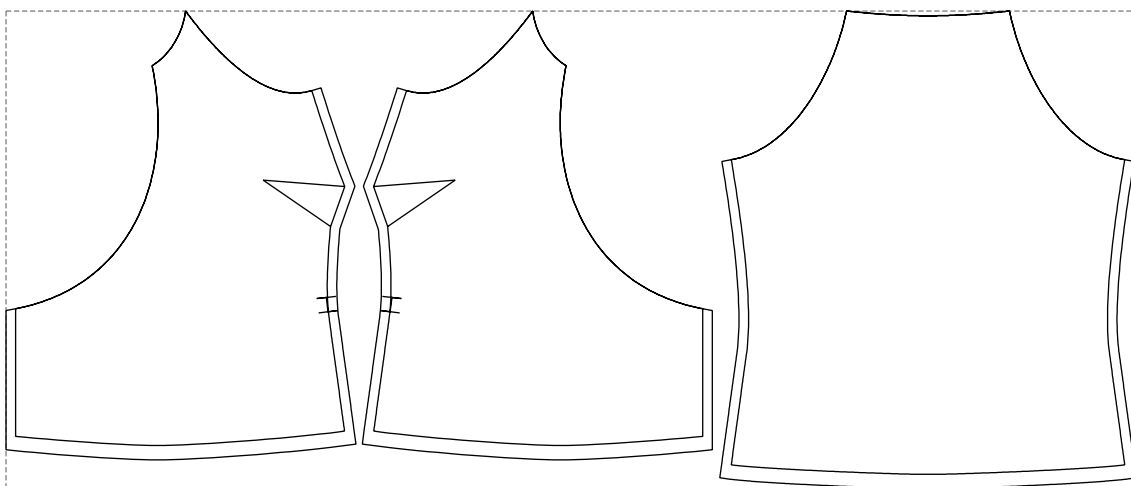

# Example

size:1177.82 x498.00 mm

Maneken =1 ver.0

rz\_1=170

rz\_16=88

rz\_17=75.6

rz\_18=67.6

rz\_19=96