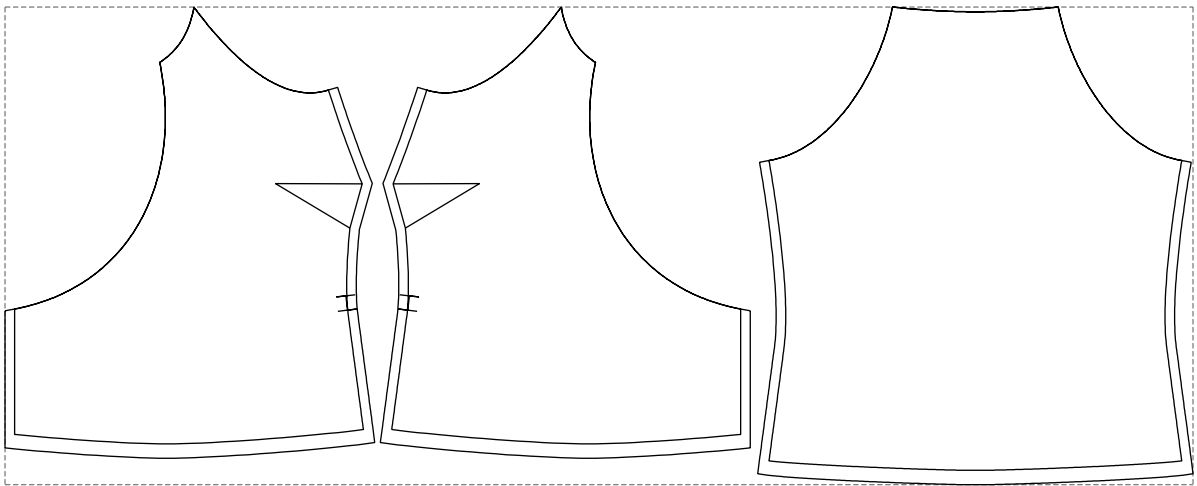

Not for print

Paper size: A4, size:837.04 x498.00 mm

Example

size:1238.17 x498.00 mm

Maneken =1 ver.0

rz_1=170

rz_16=92

rz_17=78.8

rz_18=71.8

rz_19=100

rz_20=98.1

.
.
.