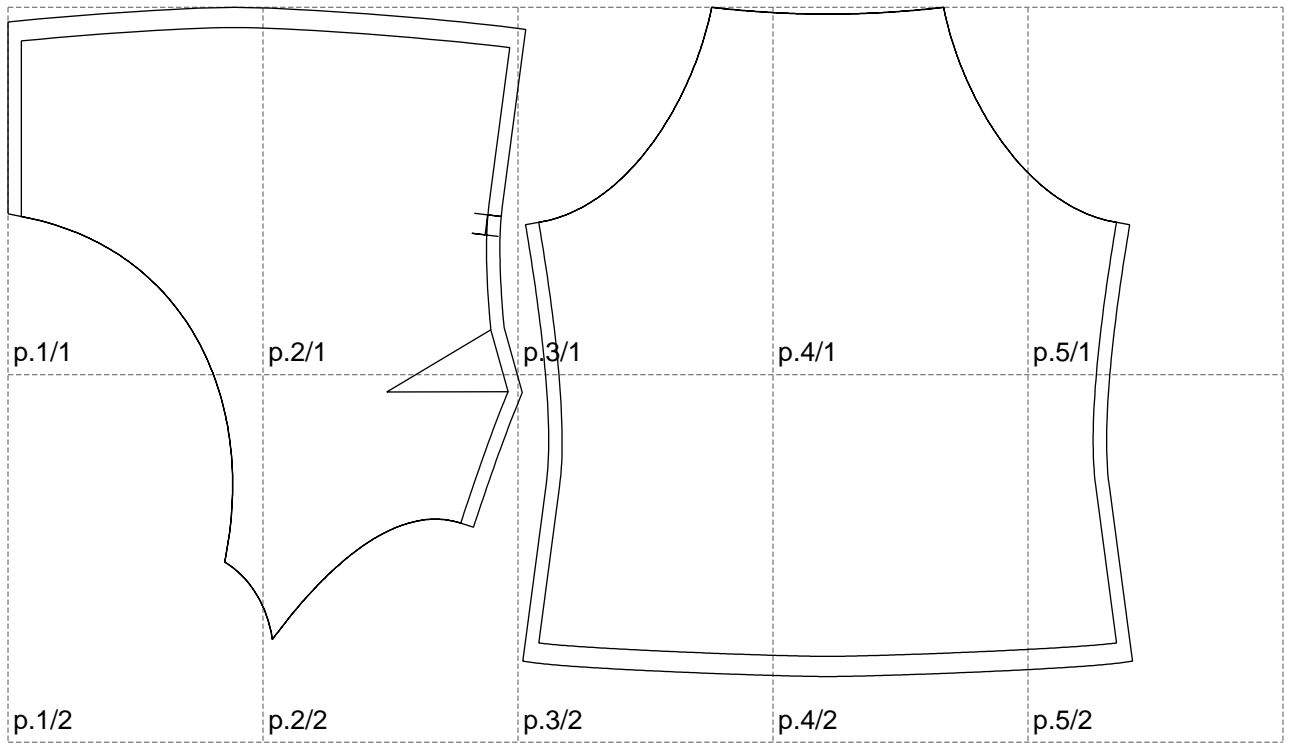

Not for print

Paper size: A4, size:837.04 x498.00 mm

Example

size:1238.17 x498.00 mm

Maneken =1 ver.0

rz_1=170

rz_16=92

rz_17=78.8

rz_18=71.8

rz_19=100

rz_20=98.1

.
.
.