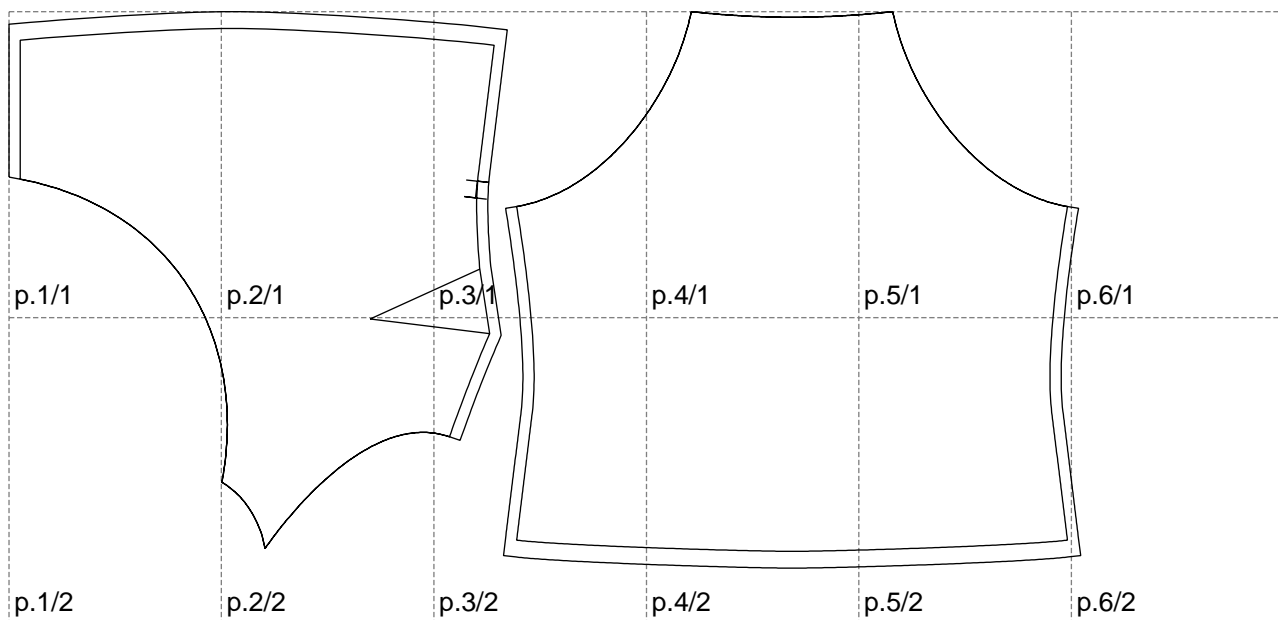

Not for print

Paper size: A4, size:957.23 x497.00 mm

# Example

size:1418.71 x497.00 mm

Maneken =1 ver.0

rz\_1=170

rz\_16=104

rz\_17=88.9

rz\_18=84.4

rz\_19=112

rz\_20=109.3

---

. . . . .  
. . . . .  
. . . . .