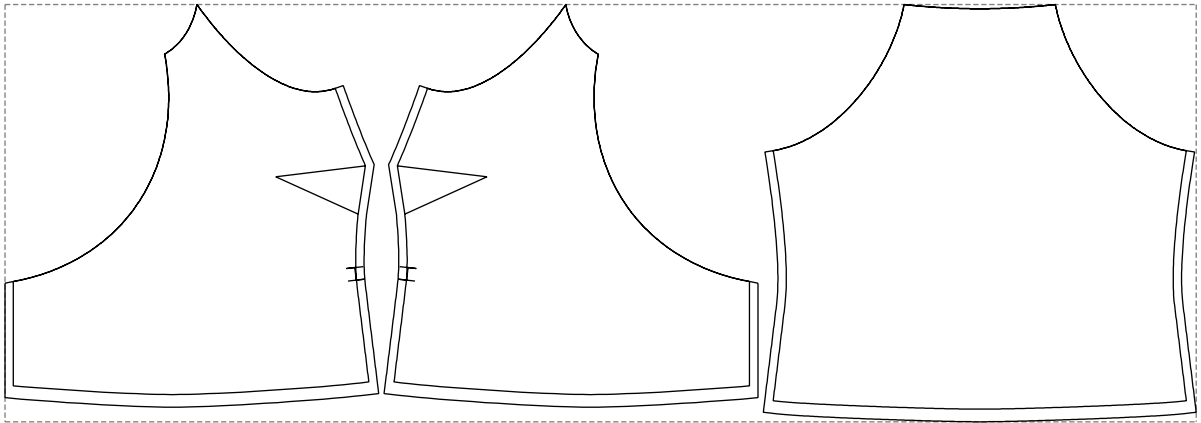

# Example

size:1418.71 x497.00 mm

Maneken =1 ver.0

rz\_1=170

rz\_16=104

rz\_17=88.9

rz\_18=84.4

rz\_19=112