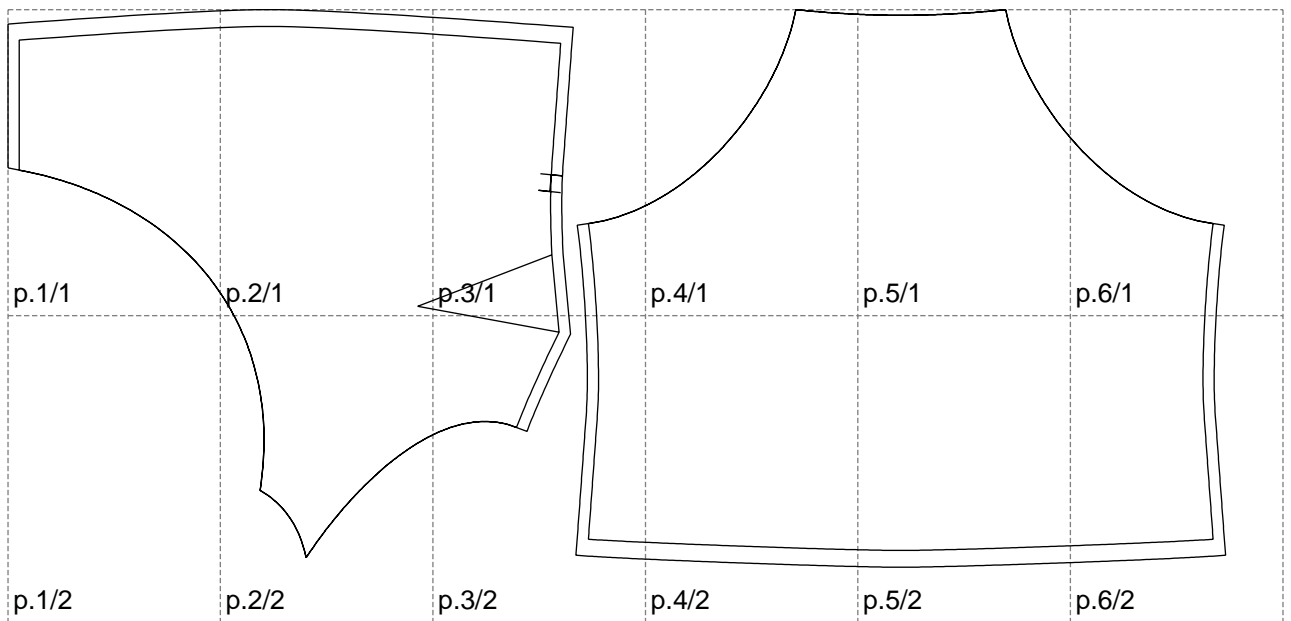

Not for print

Paper size: A4, size:1087.55 x498.00 mm

# Example

size:1488.96 x854.92 mm

Maneken =1 ver.0

rz\_1=170

rz\_16=116

rz\_17=100

rz\_18=98.8

rz\_19=124