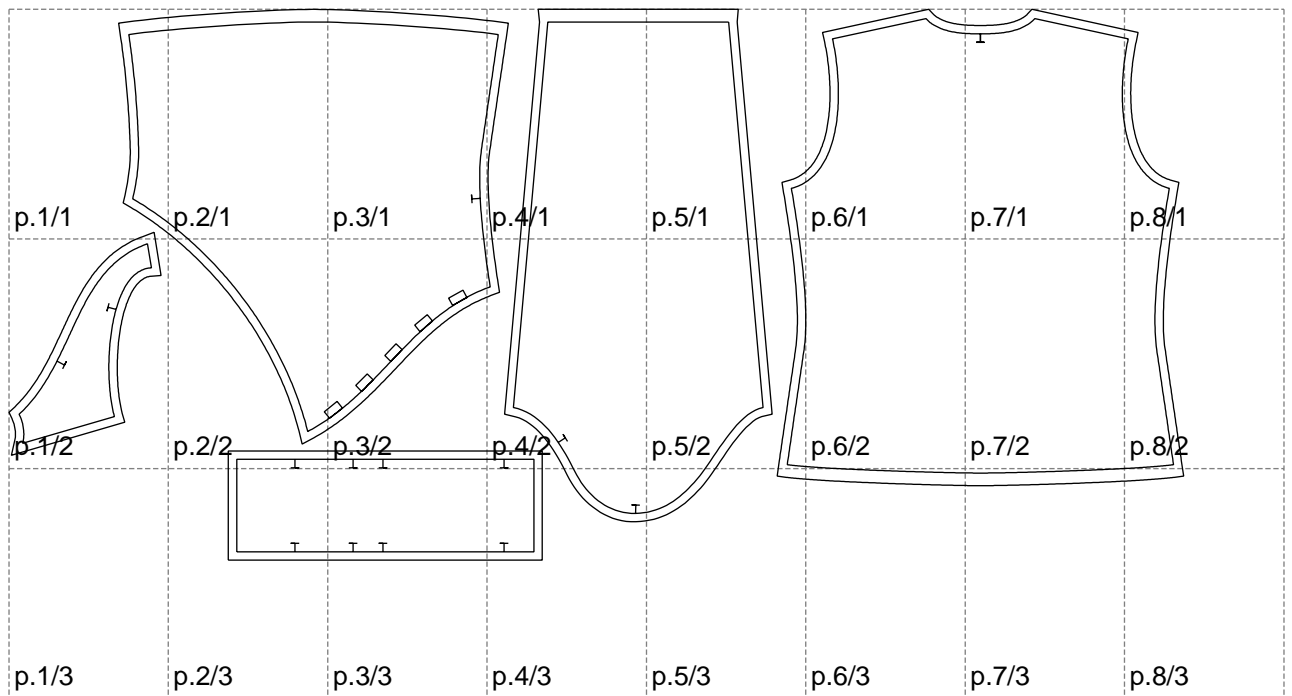

Not for print

Paper size: A4, size:1399.00 x655.87 mm

# Example

size:1499.00 x1079.67 mm

Maneken =1 ver.0

rz\_1=170

rz\_16=96

rz\_17=82

rz\_18=76

rz\_19=104

rz\_20=101.8

---

. . . . .  
. . . . .  
. . . . .