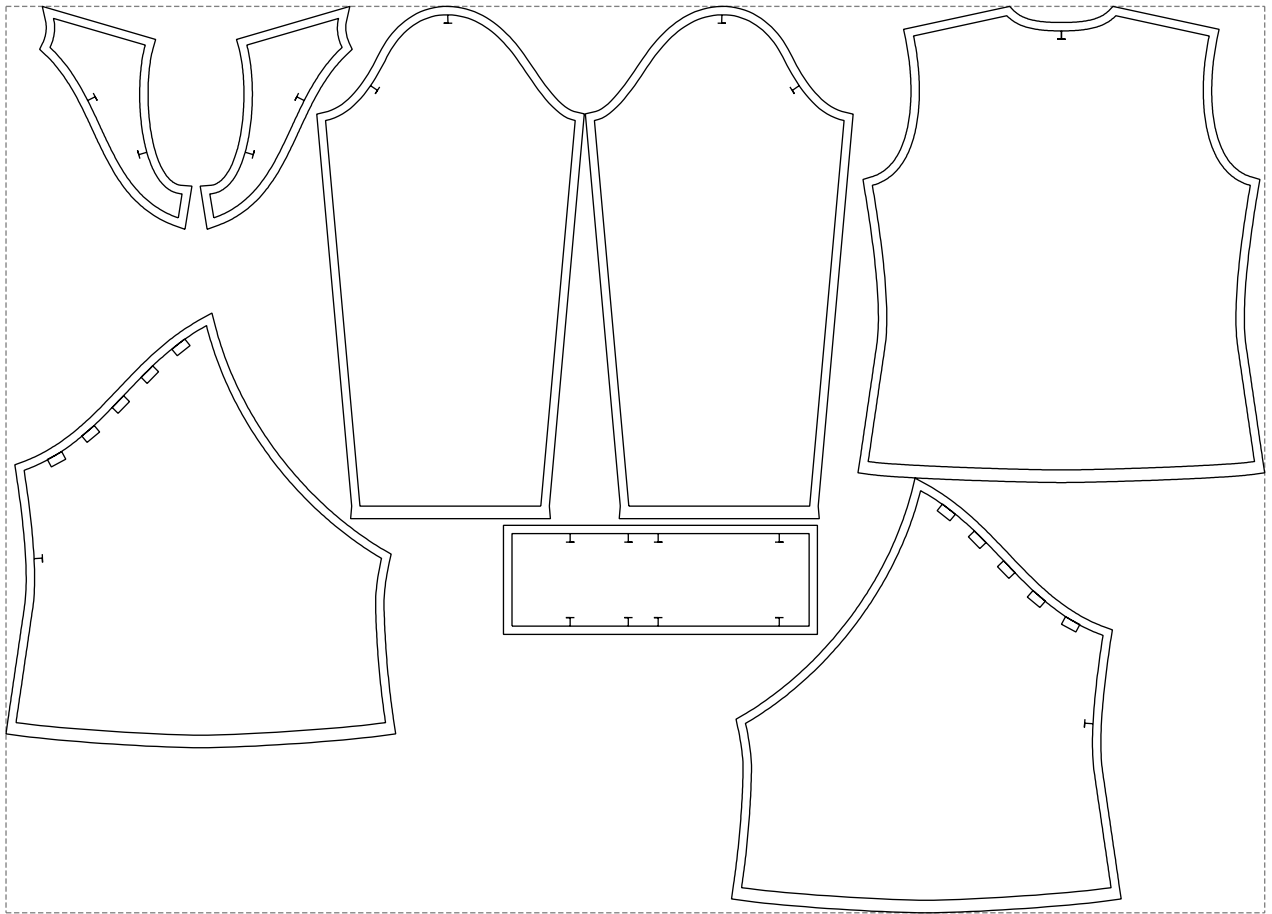

Not for print

Paper size: A4, size:1399.00 x655.87 mm

# Example

size:1499.00 x1079.67 mm

Maneken =1 ver.0

rz\_1=170

rz\_16=96

rz\_17=82

rz\_18=76

rz\_19=104

rz\_20=101.8

---

. . . . .  
. . . . .  
. . . . .