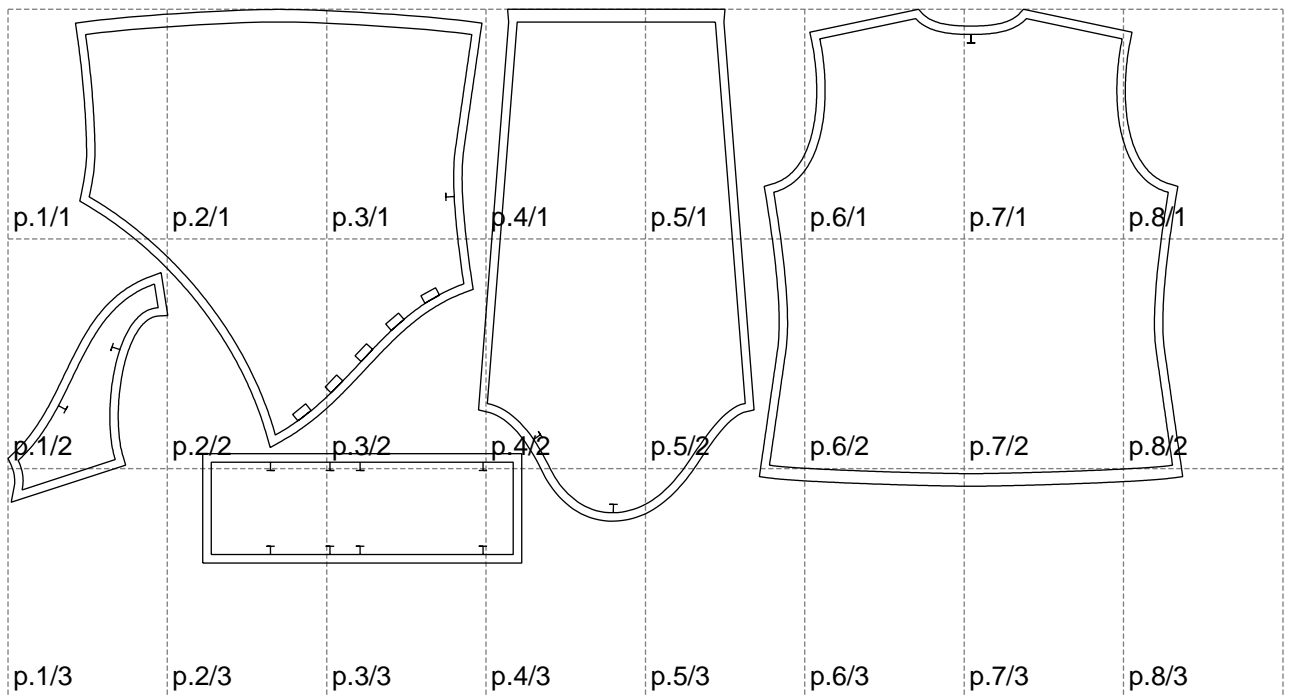

Not for print

Paper size: A4, size:1399.00 x659.23 mm

# Example

size:1499.00 x1087.40 mm

Maneken =1 ver.0

rz\_1=170

rz\_16=100

rz\_17=85.4

rz\_18=80.2

rz\_19=108

rz\_20=105.4

---

. . . . .  
. . . . .  
. . . . .