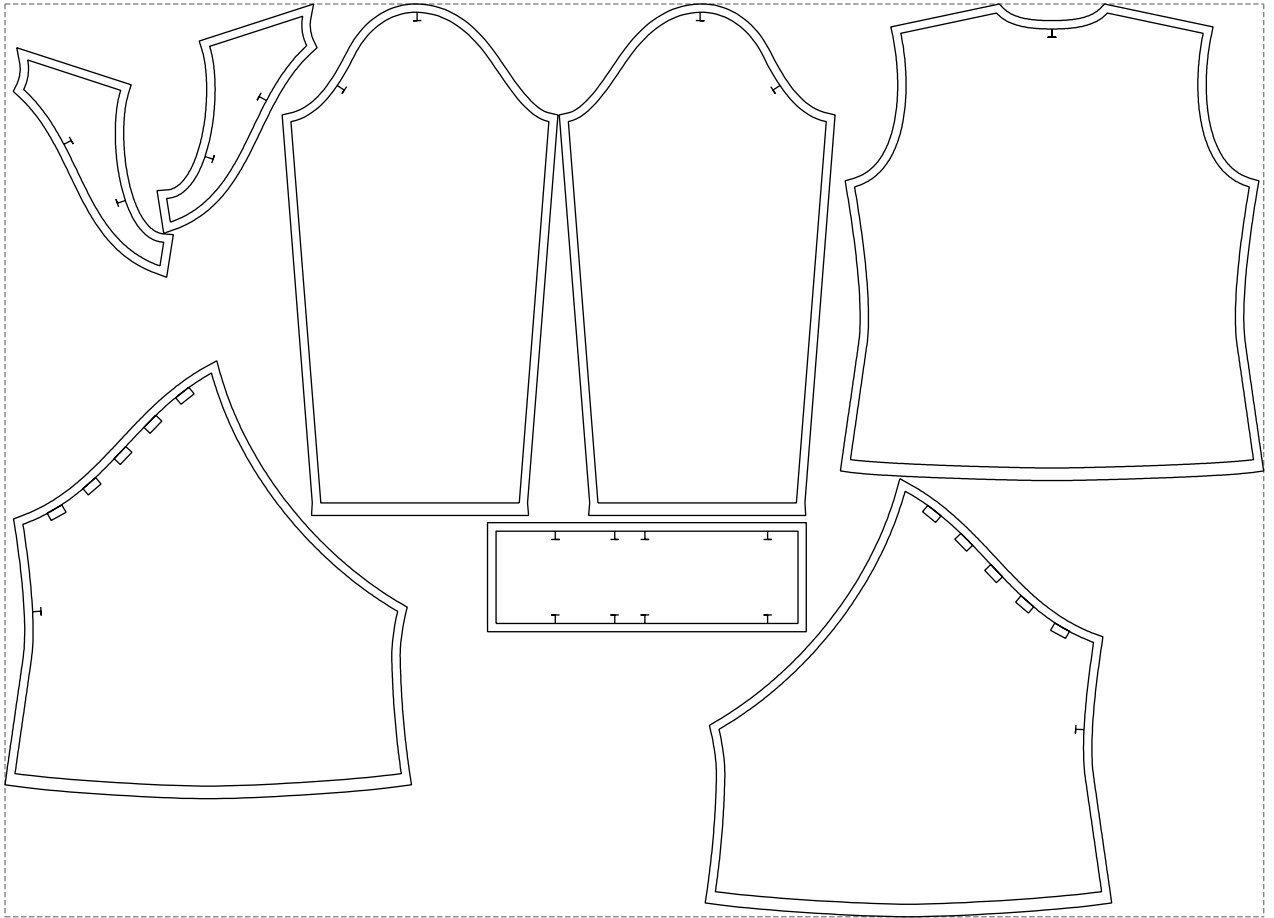

Not for print

Paper size: A4, size:1399.00 x659.23 mm

# Example

size:1499.00 x1087.40 mm

Maneken =1 ver.0

rz\_1=170

rz\_16=100

rz\_17=85.4

rz\_18=80.2

rz\_19=108

rz\_20=105.4

---

. . . . .  
. . . . .  
. . . . .