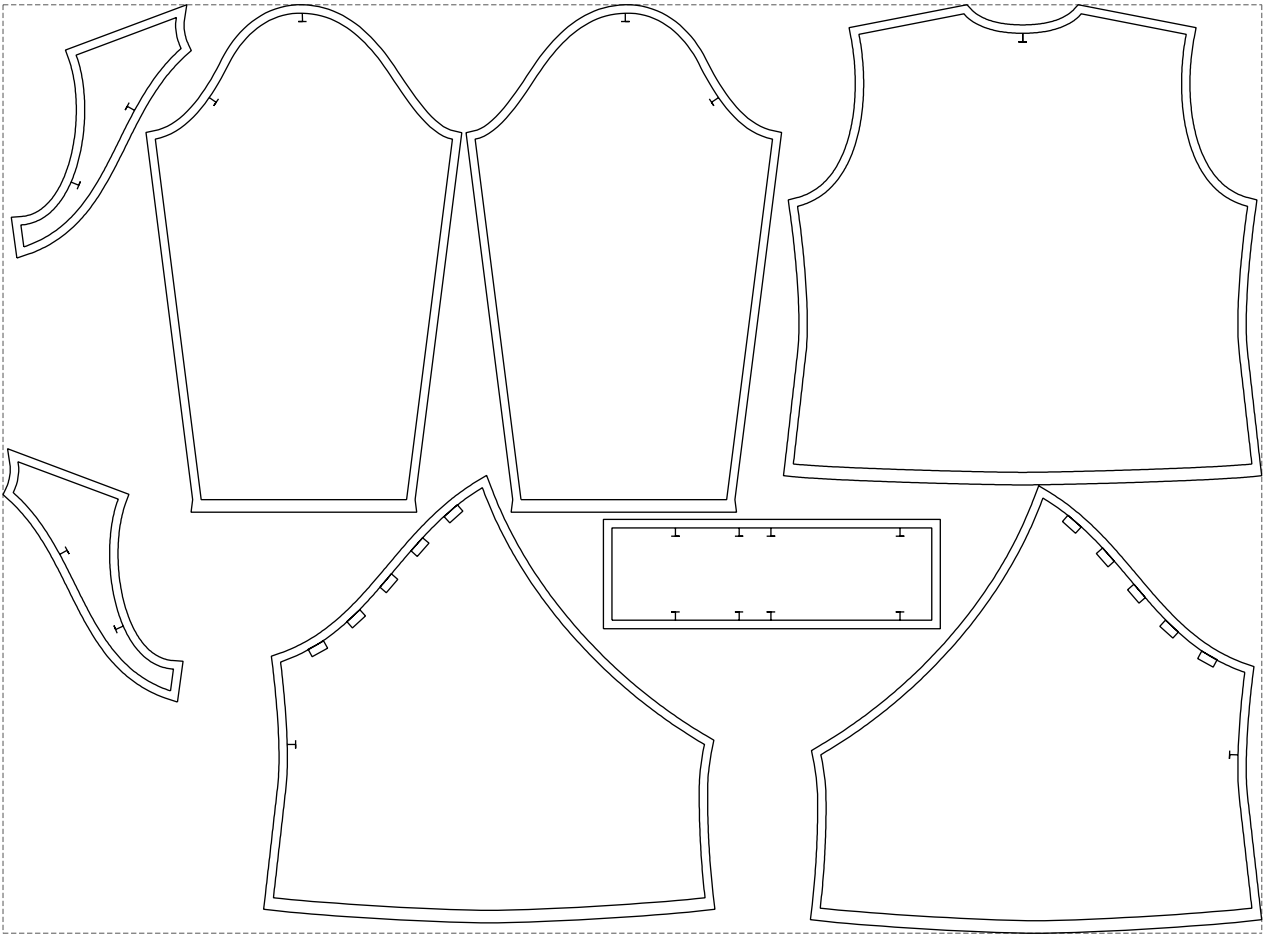

Not for print

Paper size: A4, size:1399.00 x765.40 mm

# Example

size:1499.00 x1106.07 mm

Maneken =1 ver.0

rz\_1=170

rz\_16=112

rz\_17=96.2

rz\_18=94

rz\_19=120