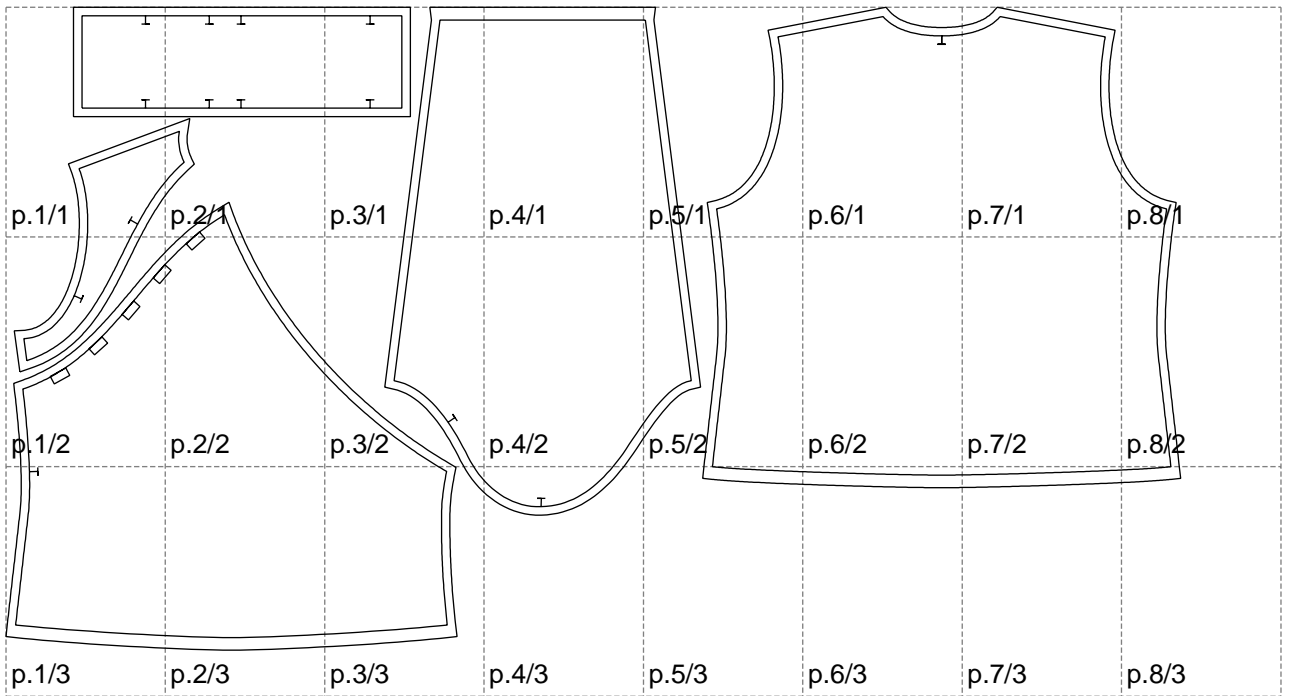

Not for print

Paper size: A4, size:1399.00 x765.40 mm

# Example

size:1499.00 x1106.07 mm

Maneken =1 ver.0

rz\_1=170

rz\_16=112

rz\_17=96.2

rz\_18=94

rz\_19=120

rz\_20=117

---

. . . . .  
. . . . .  
. . . . .