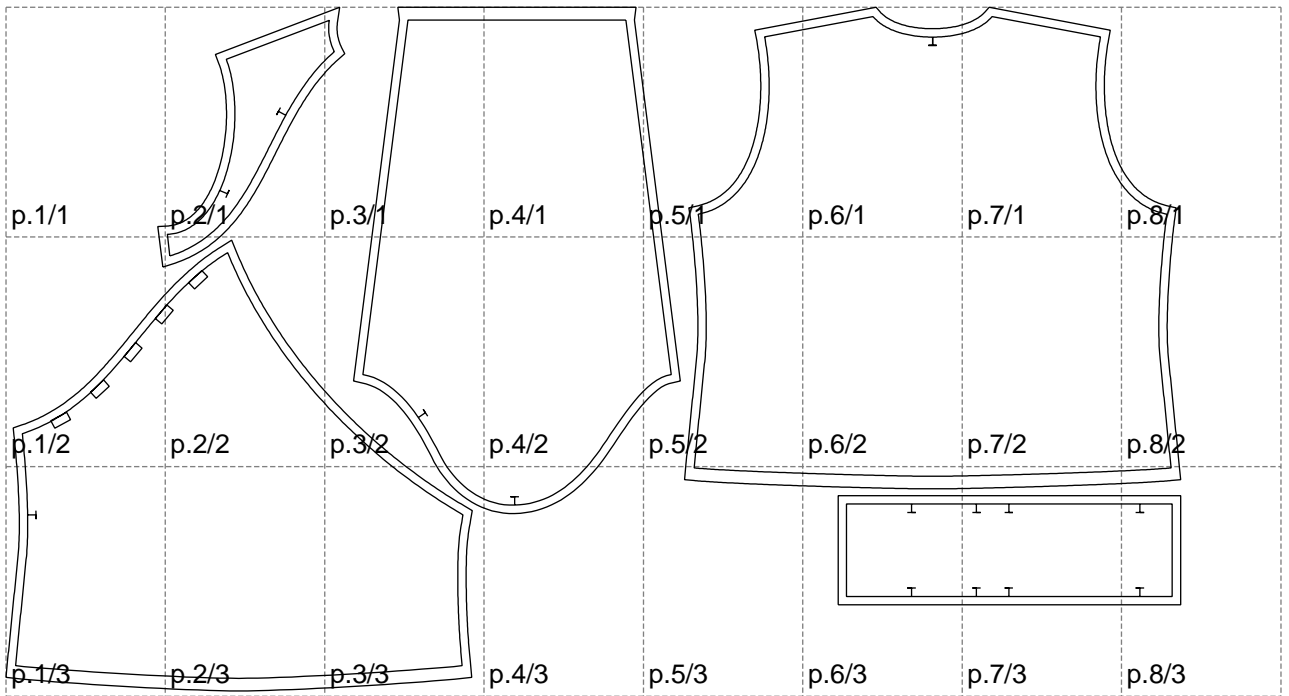

Not for print

Paper size: A4, size:1399.00 x813.97 mm

# Example

size:1458.79 x1233.01 mm

Maneken =1 ver.0

rz\_1=170

rz\_16=116

rz\_17=100

rz\_18=98.8

rz\_19=124

rz\_20=121

---

. . . . .  
. . . . .  
. . . . .