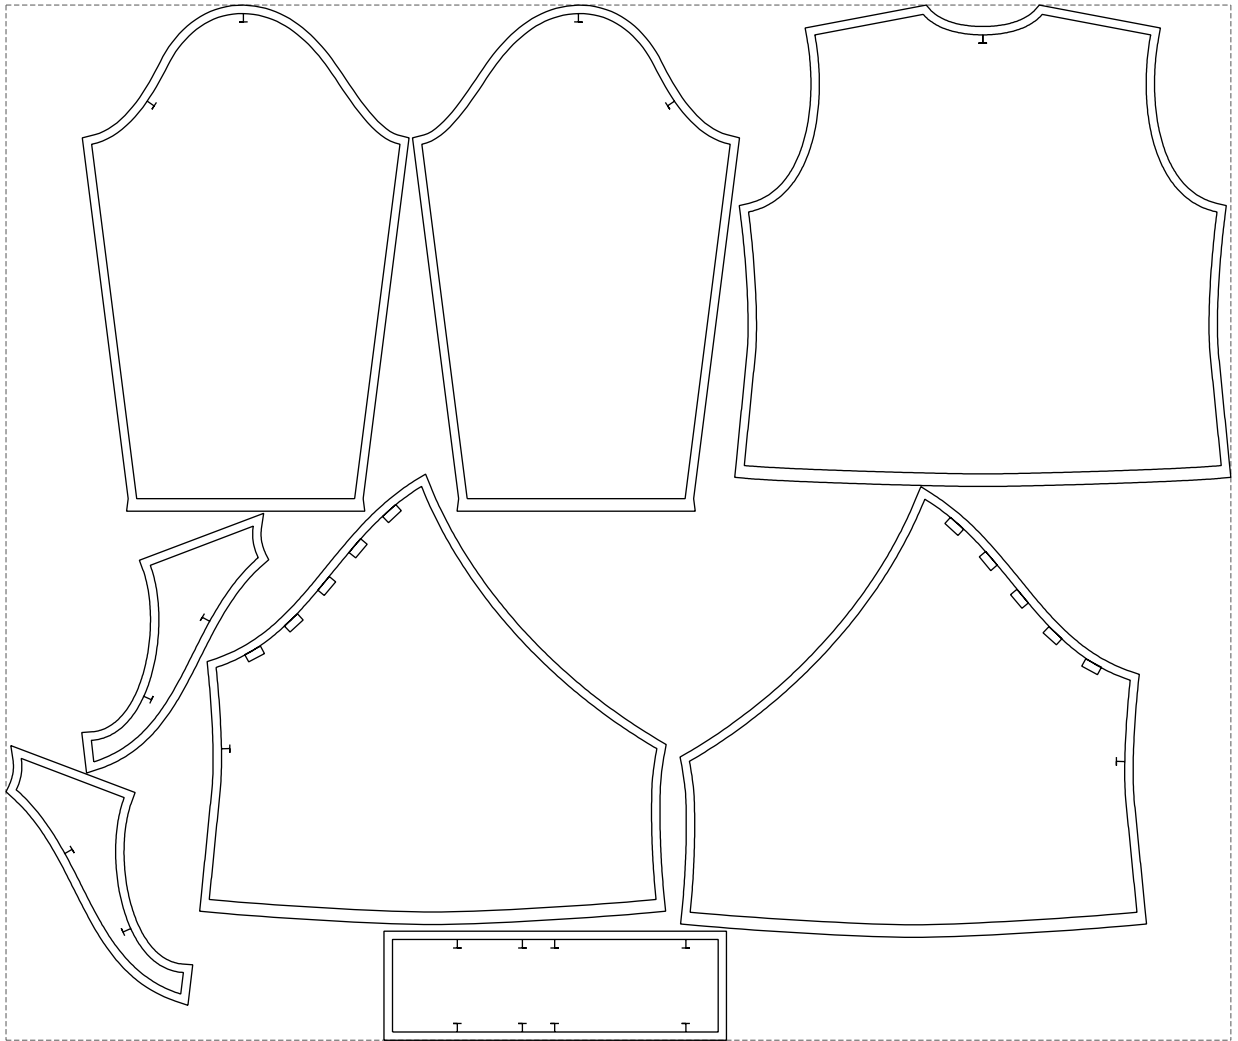

Not for print

Paper size: A4, size:1399.00 x813.97 mm

# Example

size:1458.79 x1233.01 mm

Maneken =1 ver.0

rz\_1=170

rz\_16=116

rz\_17=100

rz\_18=98.8

rz\_19=124