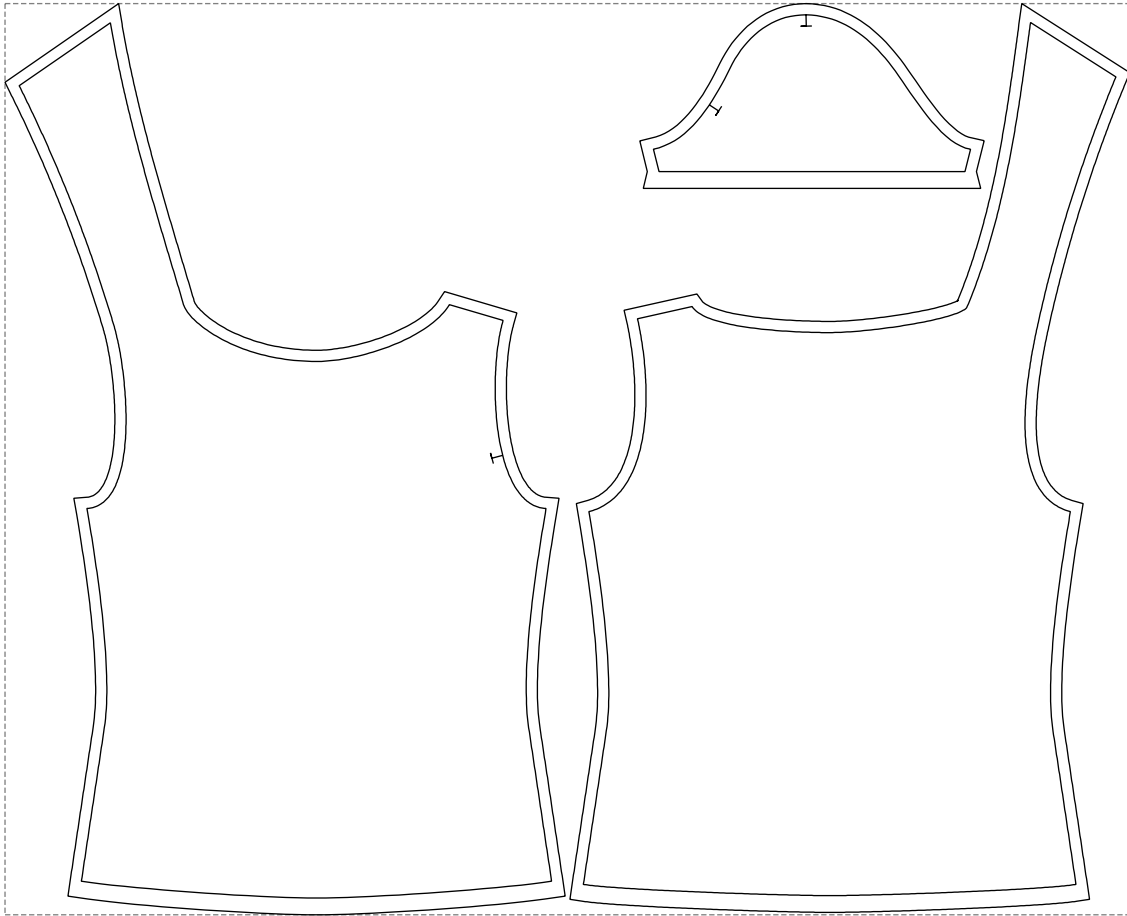

Not for print

Paper size: A4, size:1005.26 x813.96 mm

Example

size:1004.77 x813.96 mm

Maneken =1 ver.0

rz_1=170

rz_16=92

rz_17=78.8

rz_18=71.8

rz_19=100

rz_20=98.1

.
.
.