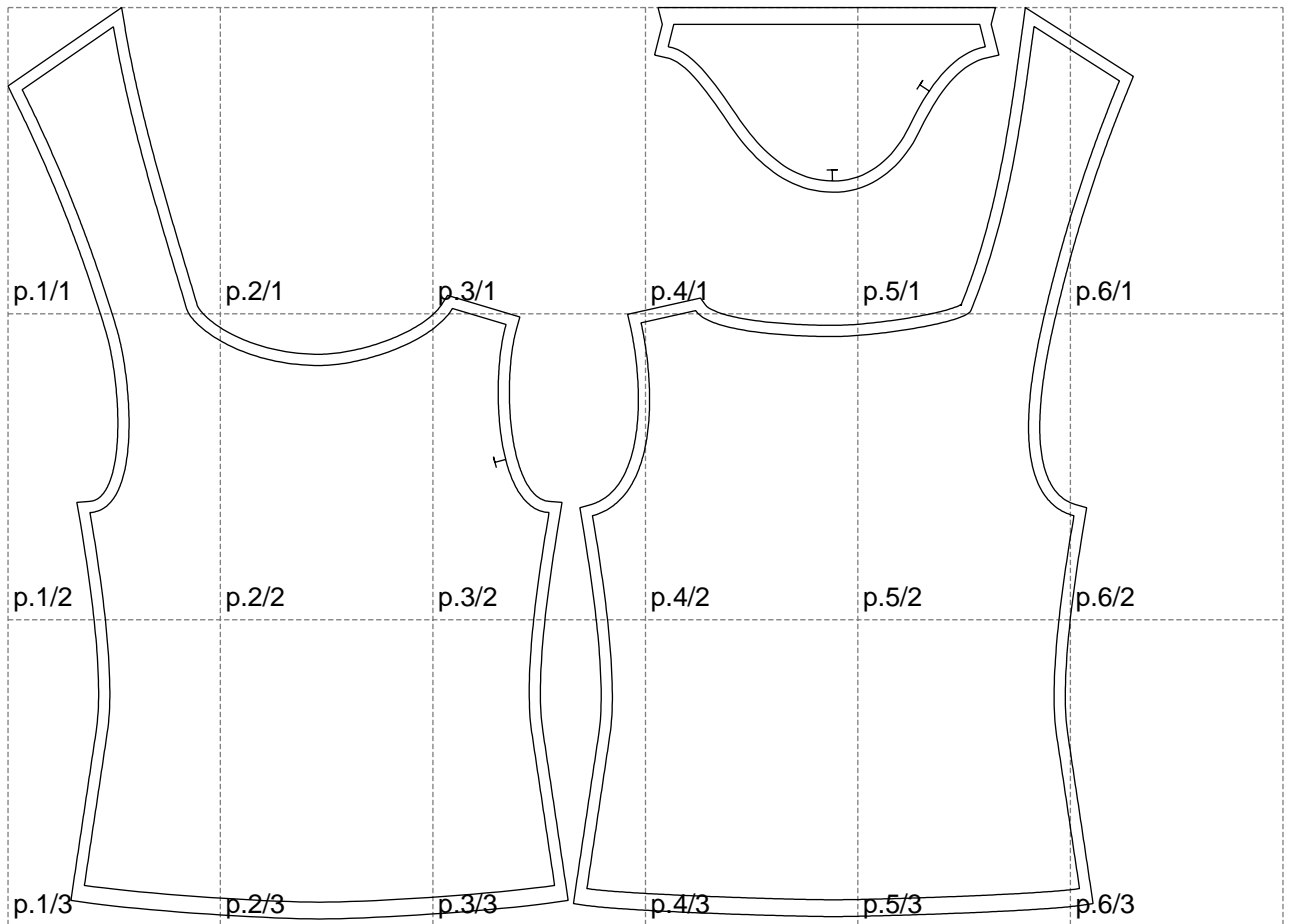

Not for print

Paper size: A4, size:1005.26 x813.96 mm

Example

size:1004.77 x813.96 mm

Maneken =1 ver.0

rz_1=170

rz_16=92

rz_17=78.8

rz_18=71.8

rz_19=100

rz_20=98.1

.
.
.