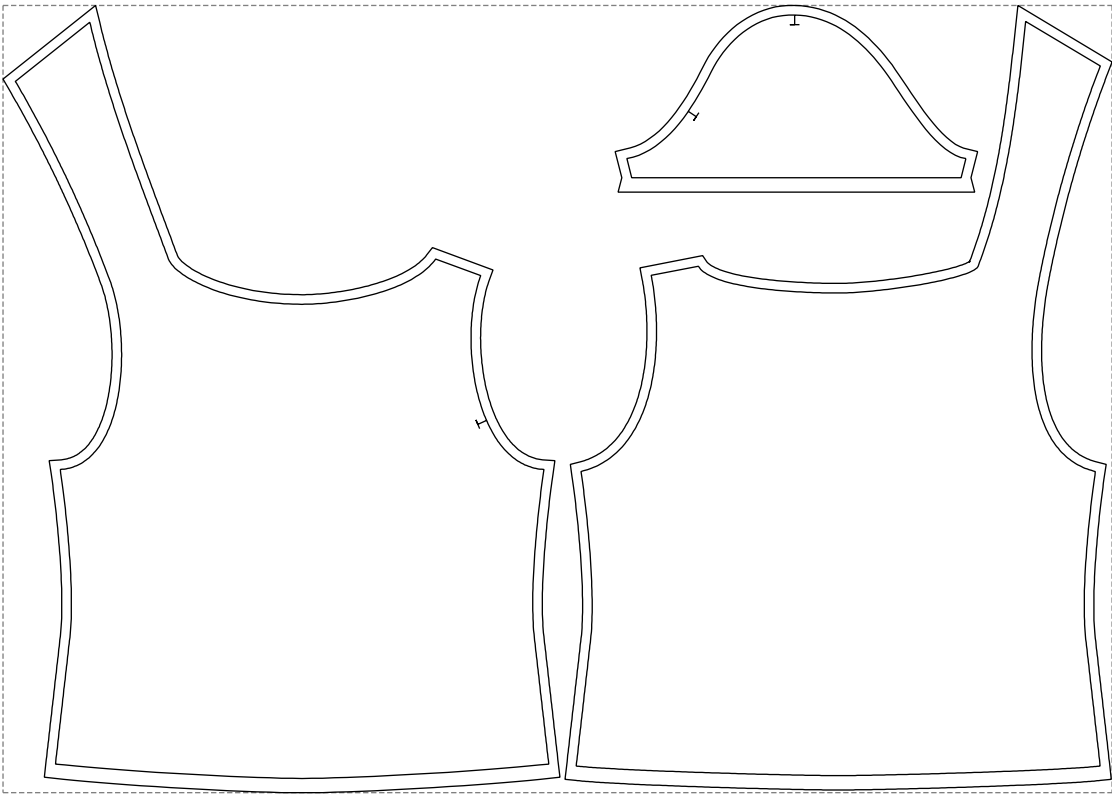

# Example

size:1155.79 x820.69 mm

Maneken =1 ver.0

rz\_1=170

rz\_16=112

rz\_17=96.2

rz\_18=94

rz\_19=120