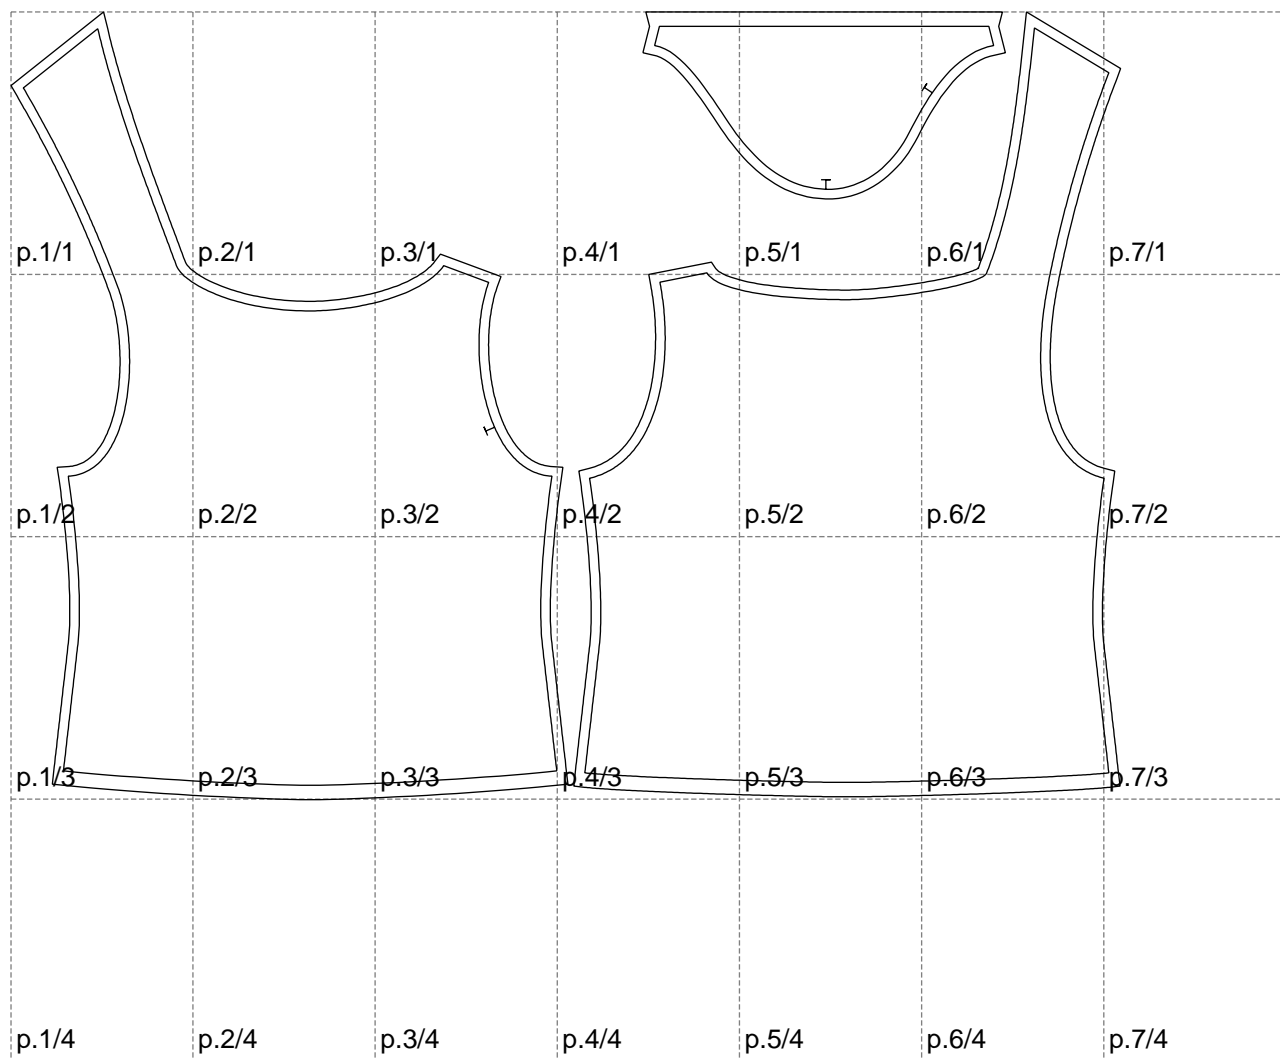

Not for print

Paper size: A4, size:1156.45 x820.69 mm

# Example

size:1155.79 x820.69 mm

Maneken =1 ver.0

rz\_1=170

rz\_16=112

rz\_17=96.2

rz\_18=94

rz\_19=120

rz\_20=117

---

. . . . .  
. . . . .  
. . . . .