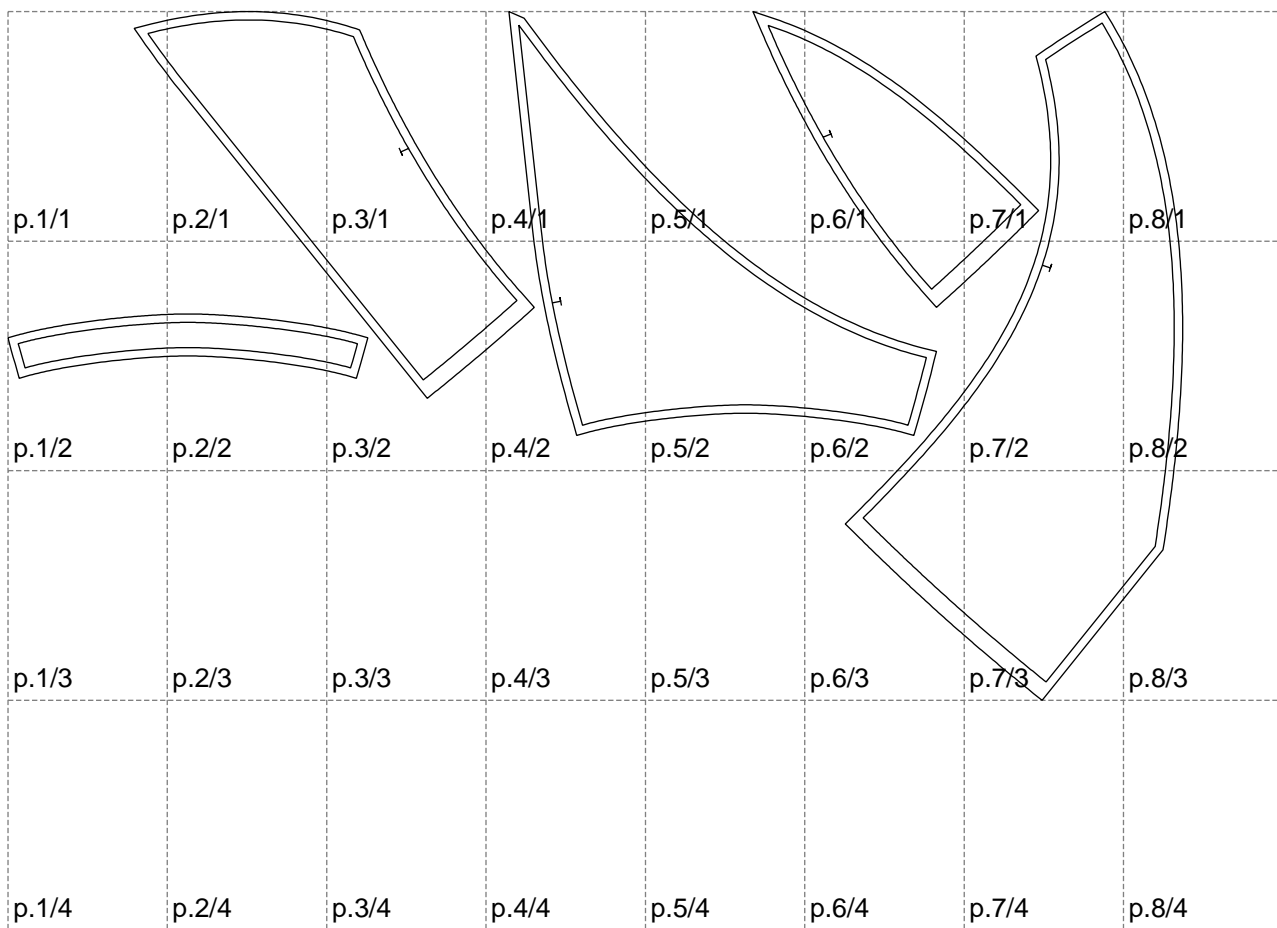

Not for print

Paper size: A4, size:1399.00 x820.25 mm

# Example

size:1499.00 x1169.16 mm

Maneken =1 ver.0

rz\_1=170

rz\_16=88

rz\_17=75.6

rz\_18=67.6

rz\_19=96

rz\_20=94.6

---

. . . . .  
. . . . .  
. . . . .