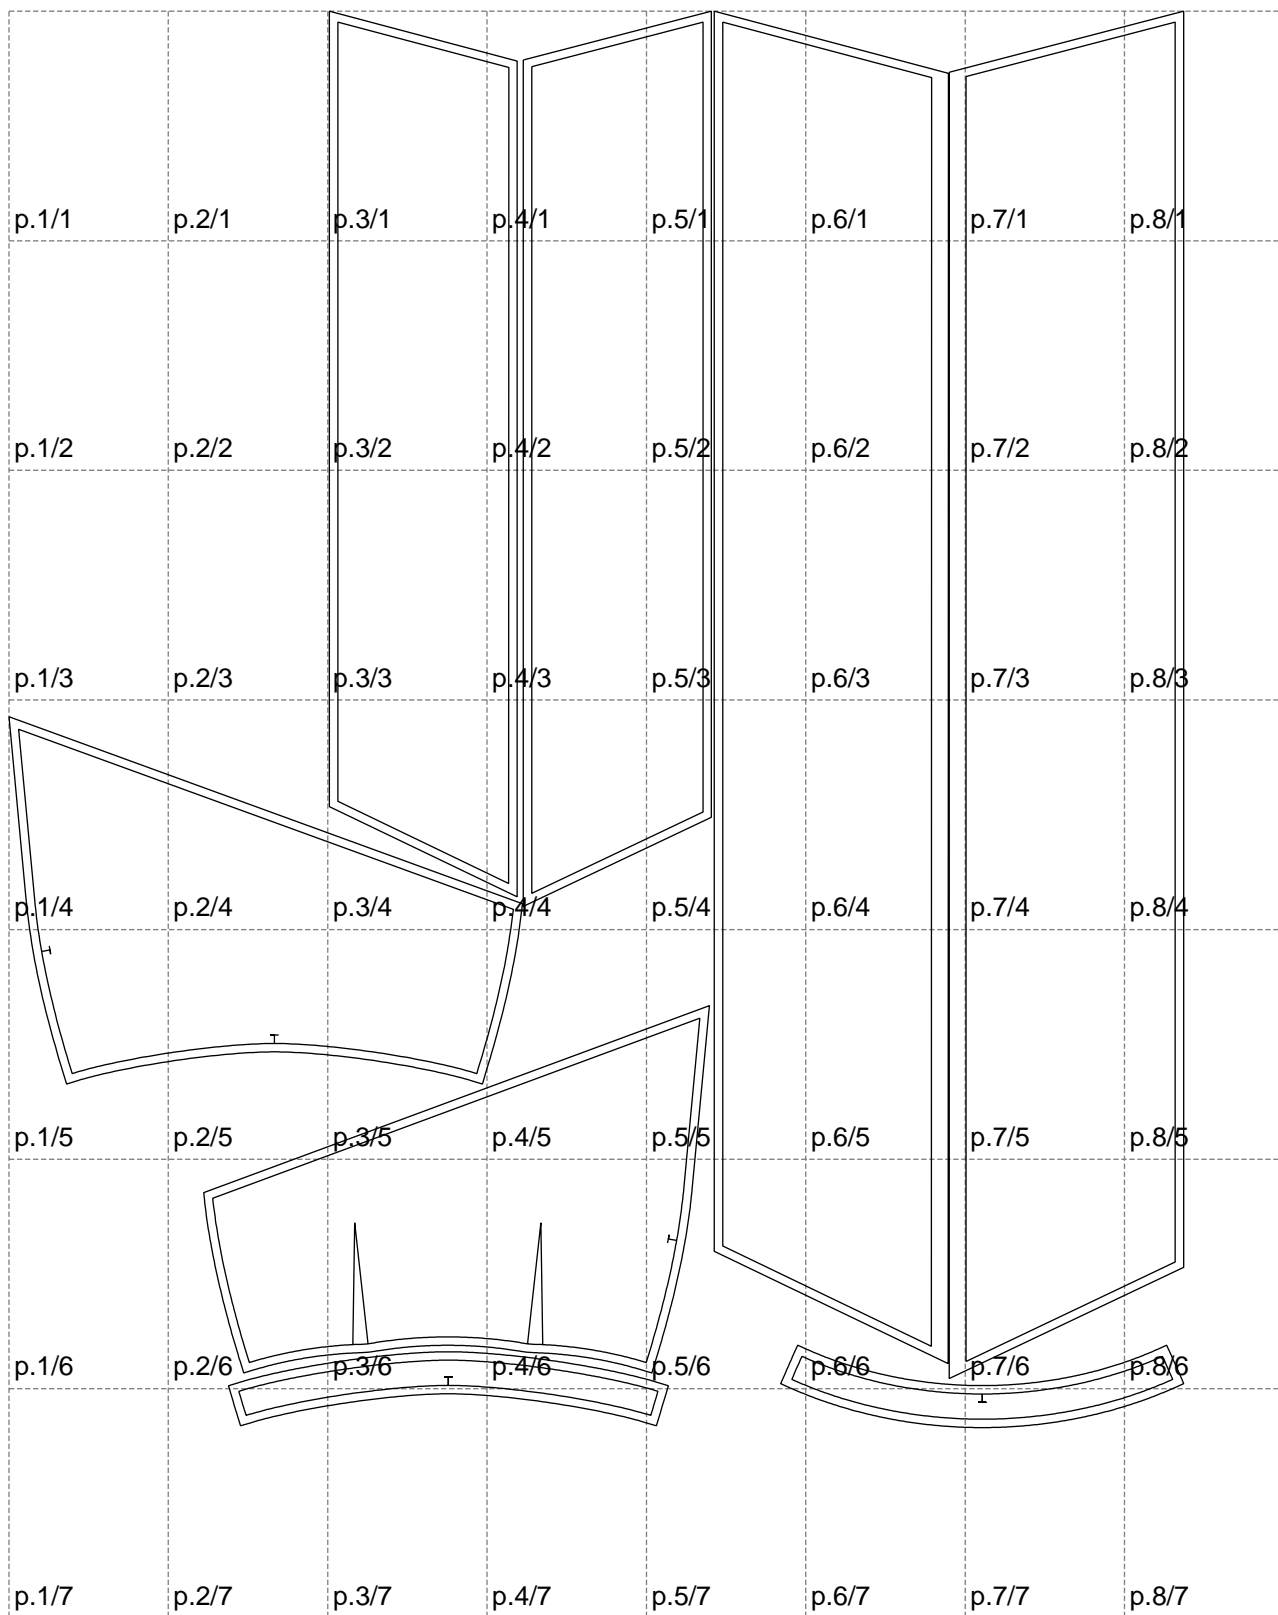

Not for print

Paper size: A4, size:1399.00 x1686.67 mm

# Example

size:1499.00 x1825.75 mm

Maneken =1 ver.0

rz\_1=170

rz\_16=104

rz\_17=88.9

rz\_18=84.4

rz\_19=112

rz\_20=109.3

---

. . . . .  
. . . . .  
. . . . .