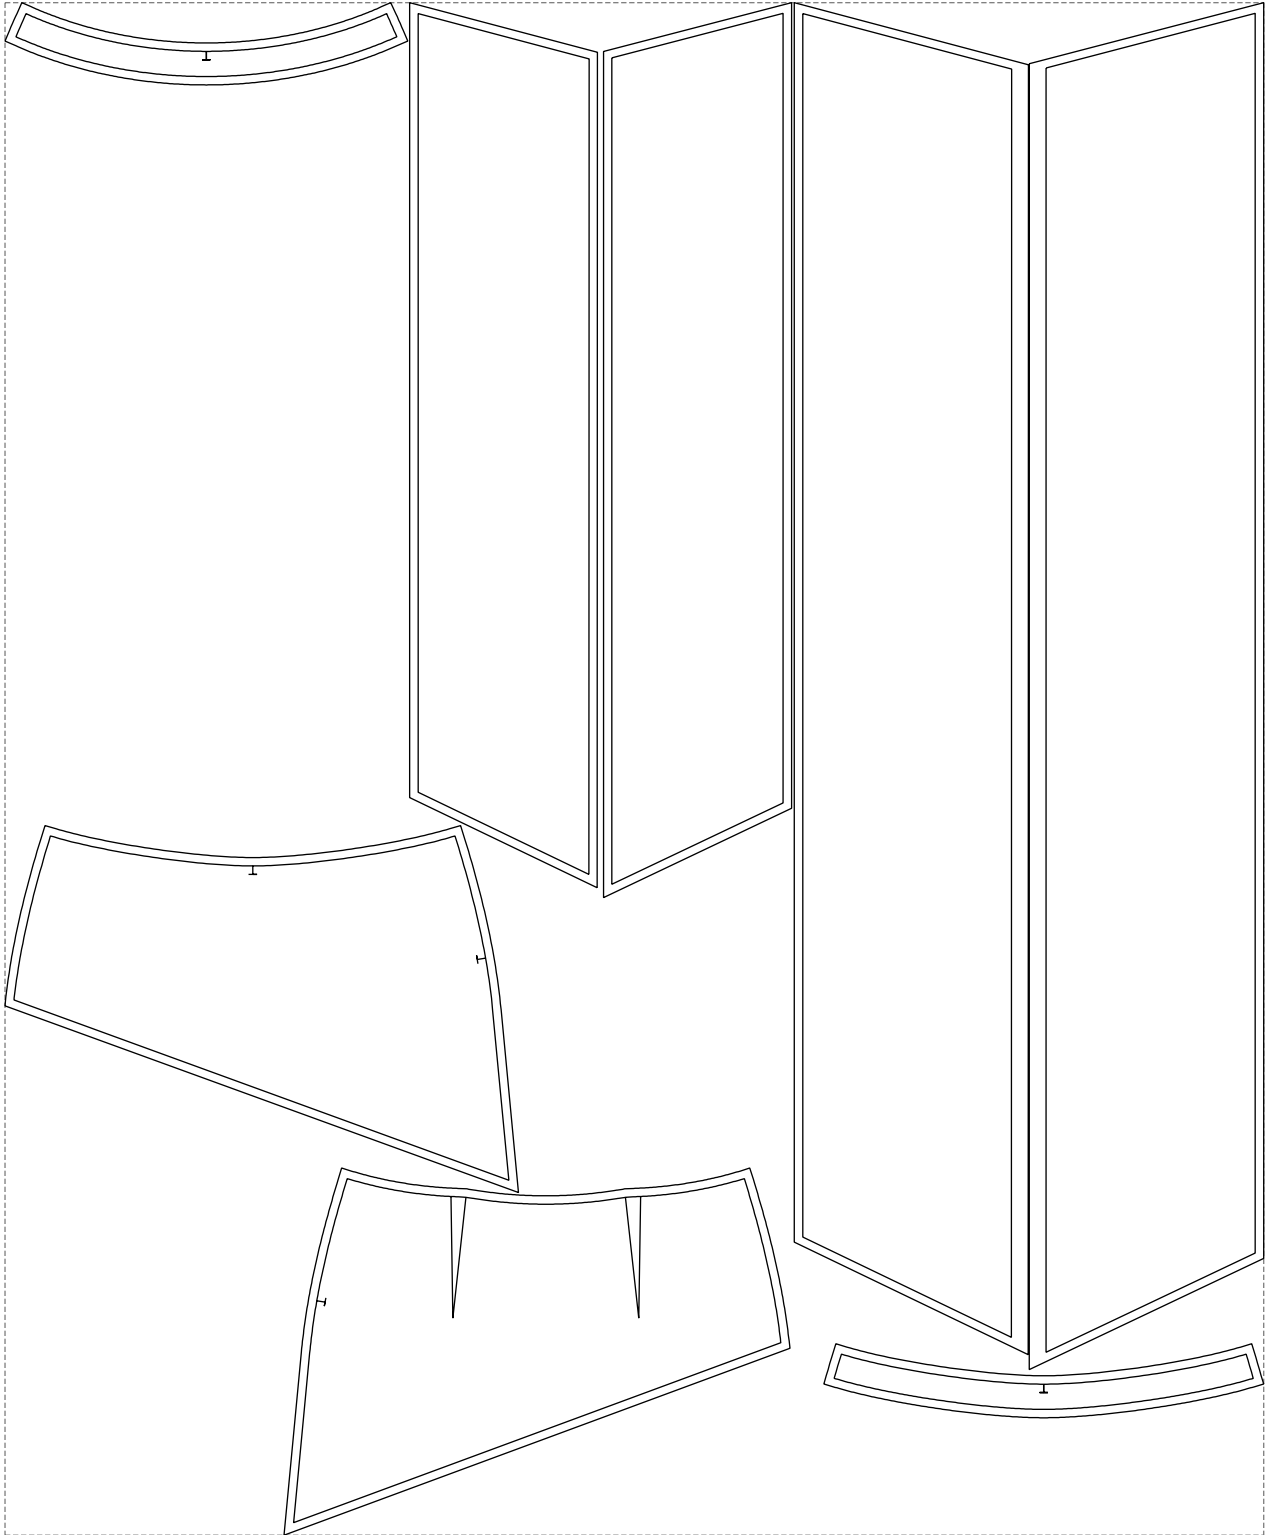

Not for print

Paper size: A4, size:1399.00 x1686.67 mm

# Example

size:1499.00 x1825.75 mm

Maneken =1 ver.0

rz\_1=170

rz\_16=104

rz\_17=88.9

rz\_18=84.4

rz\_19=112