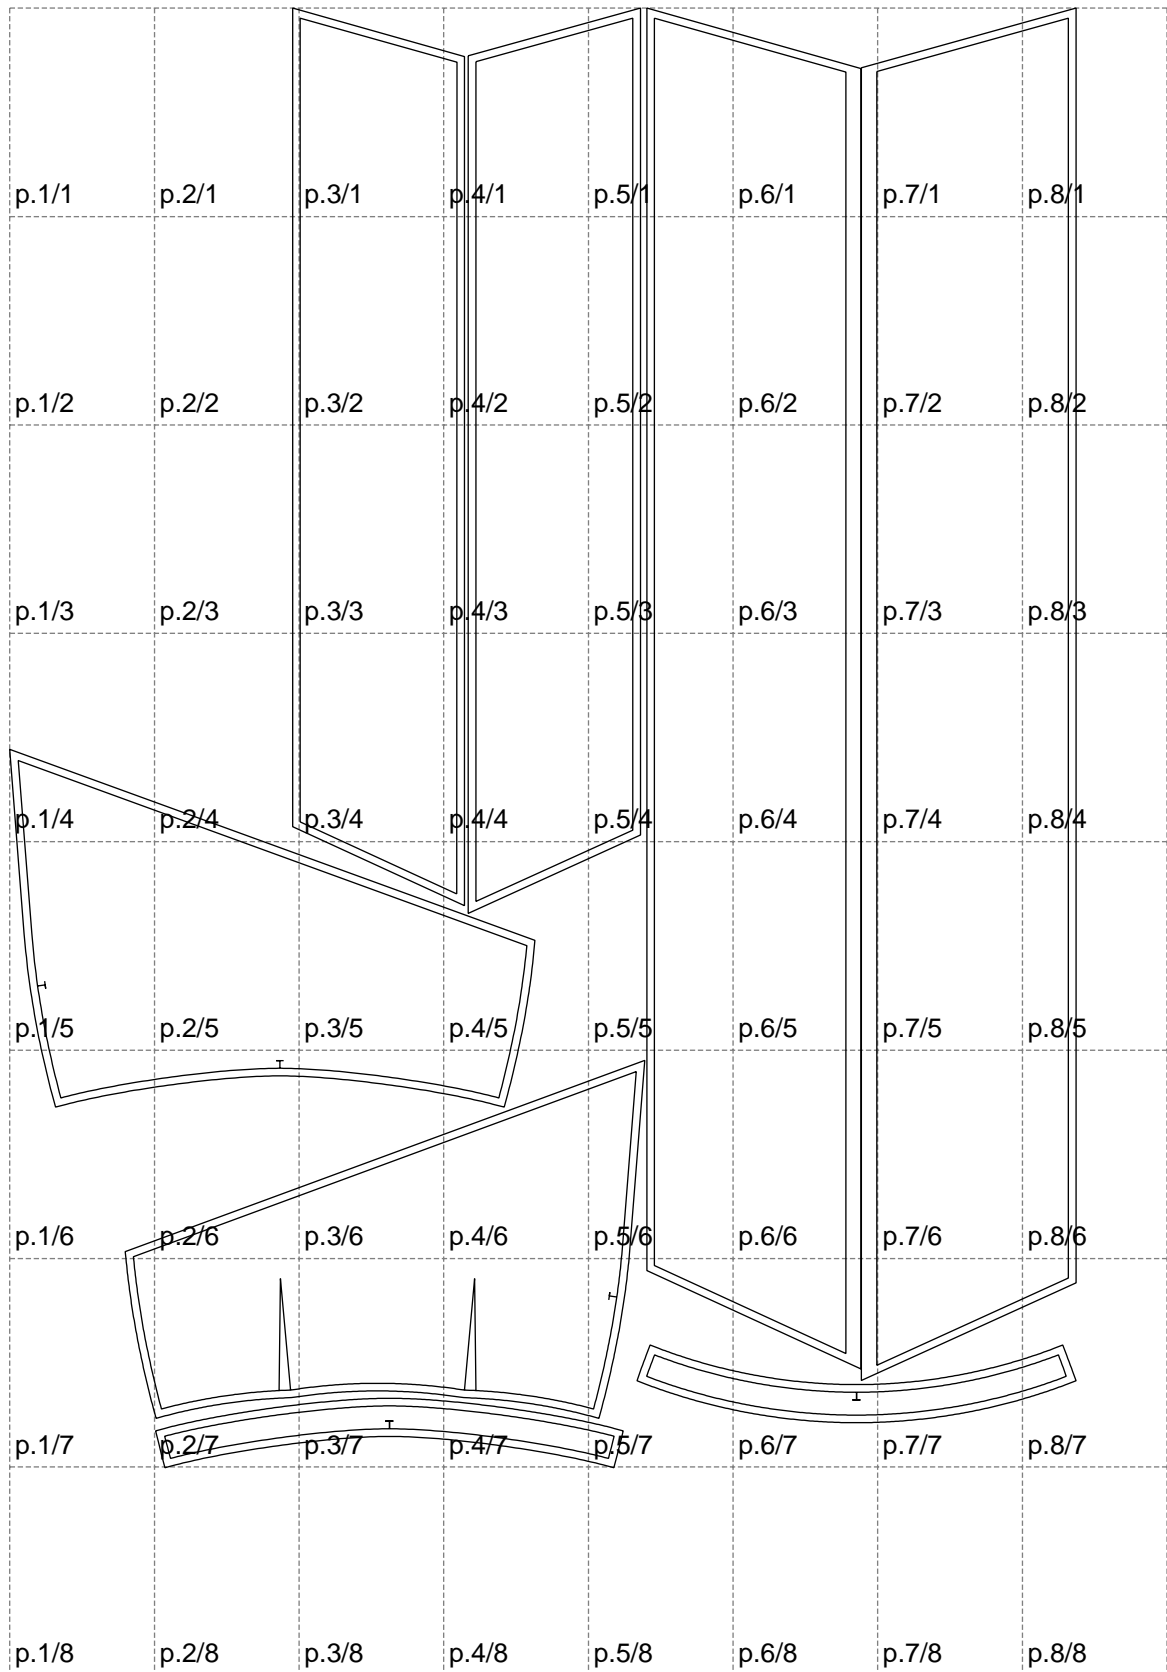

Not for print

Paper size: A4, size:1399.00 x1914.79 mm

# Example

size:1499.00 x2062.05 mm

Maneken =1 ver.0

rz\_1=170

rz\_16=120

rz\_17=104

rz\_18=103.6

rz\_19=128

rz\_20=125.1

---

. . . . .  
. . . . .  
. . . . .