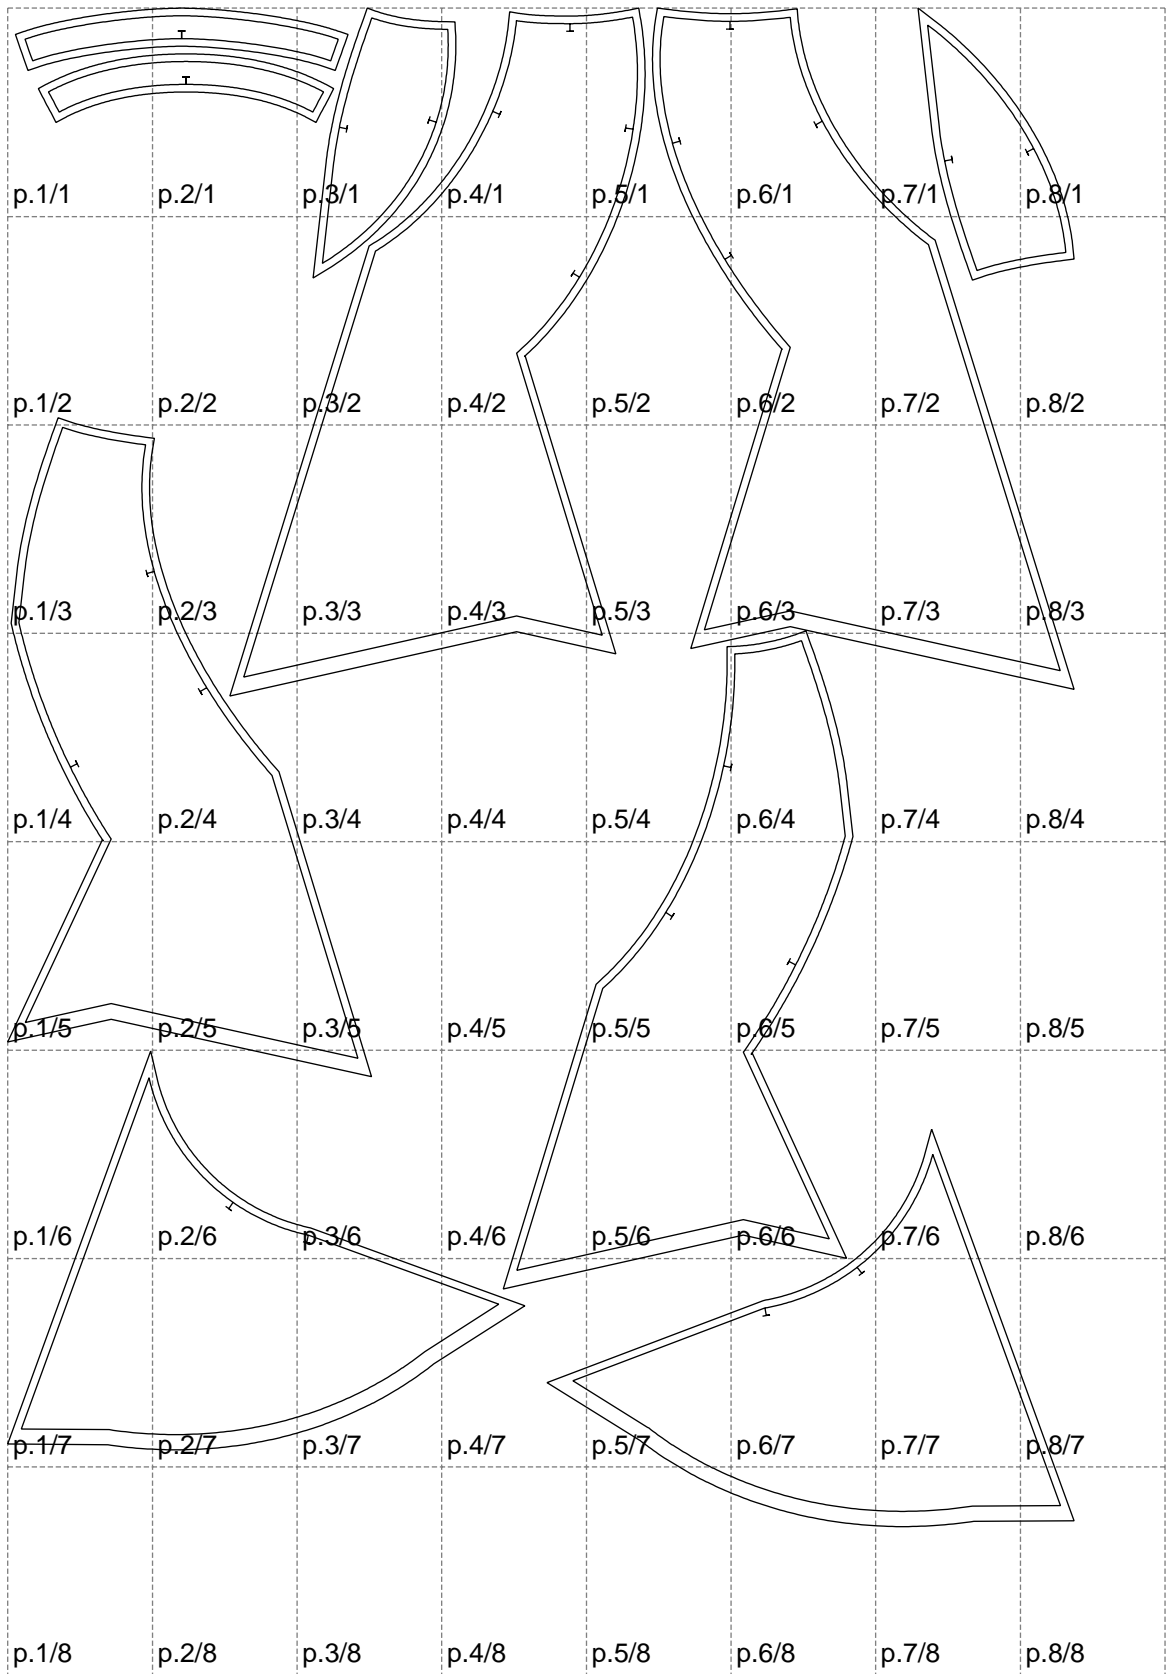

Not for print

Paper size: A4, size:1399.00 x1992.04 mm

# Example

size:1499.00 x1984.22 mm

Maneken =1 ver.0

rz\_1=170

rz\_16=88

rz\_17=75.6

rz\_18=67.6

rz\_19=96

rz\_20=94.6

---

. . . . .  
. . . . .  
. . . . .