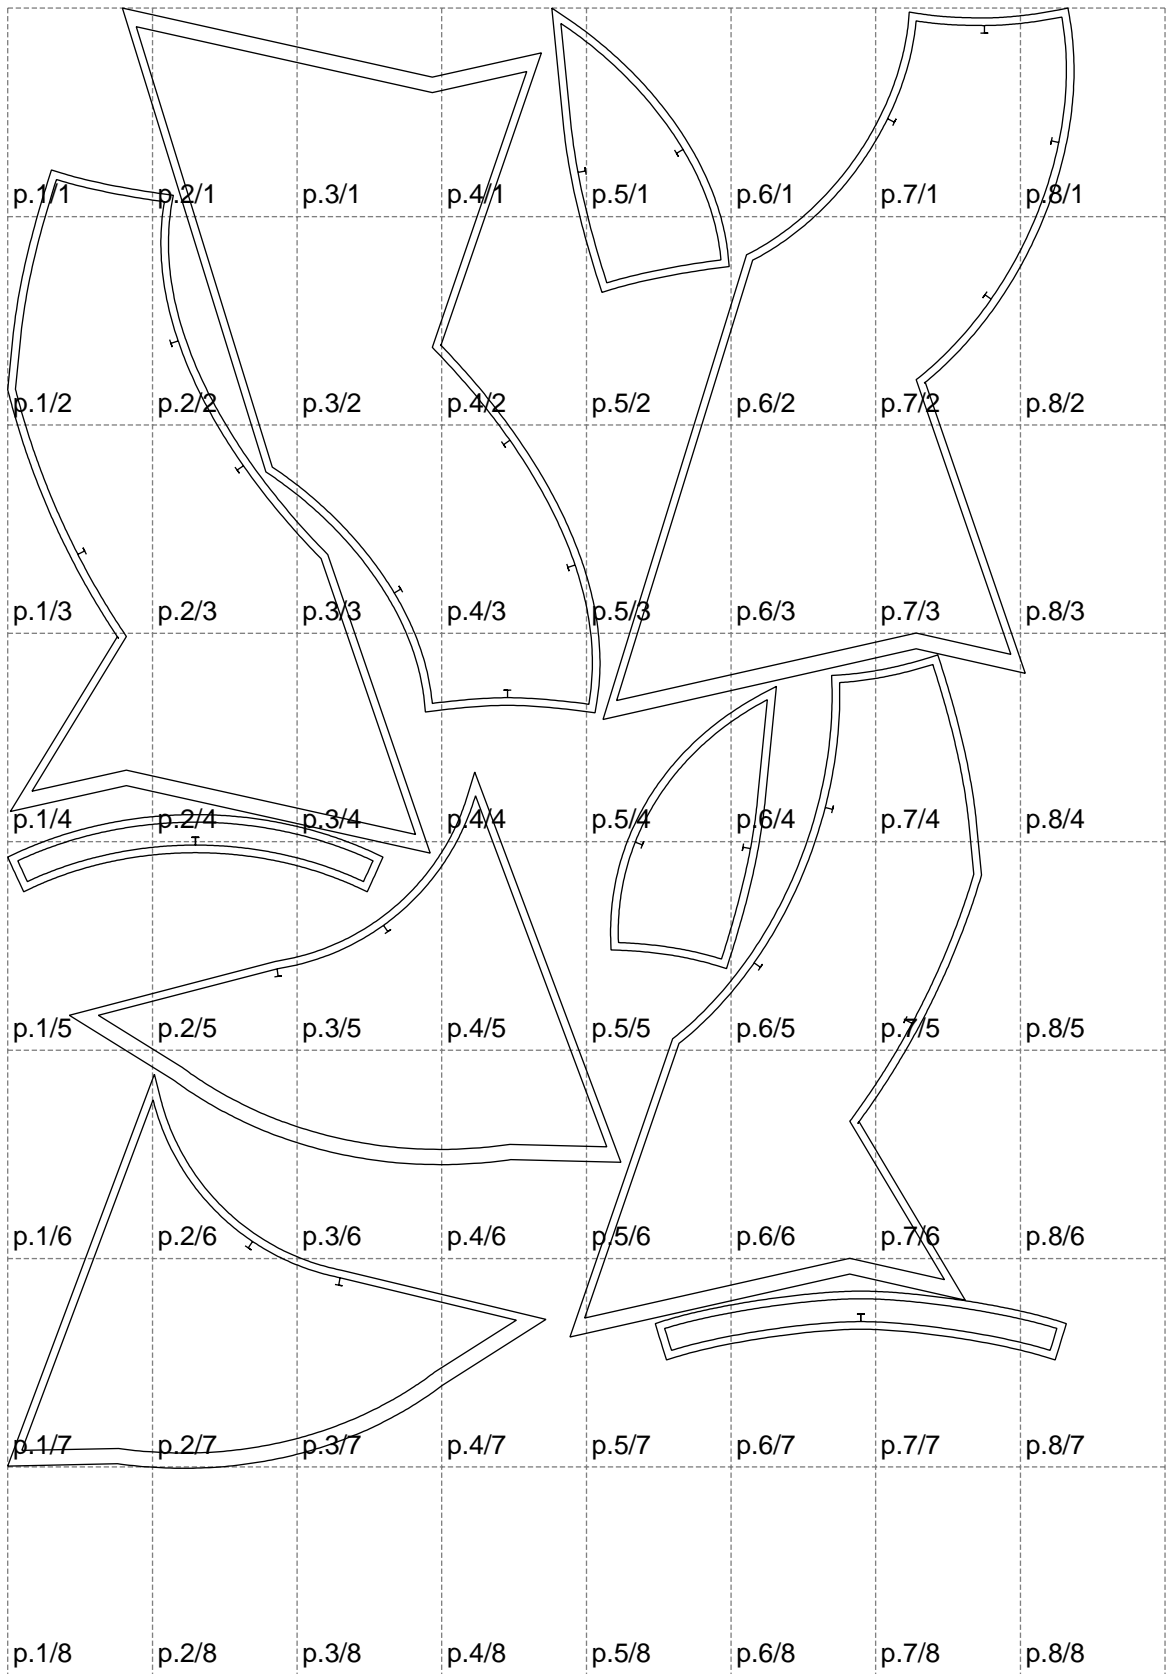

Not for print

Paper size: A4, size:1399.00 x1915.55 mm

# Example

size:1499.00 x2126.44 mm

Maneken =1 ver.0

rz\_1=170

rz\_16=108

rz\_17=92.5

rz\_18=89.2

rz\_19=116

rz\_20=113

---

. . . . .  
. . . . .  
. . . . .