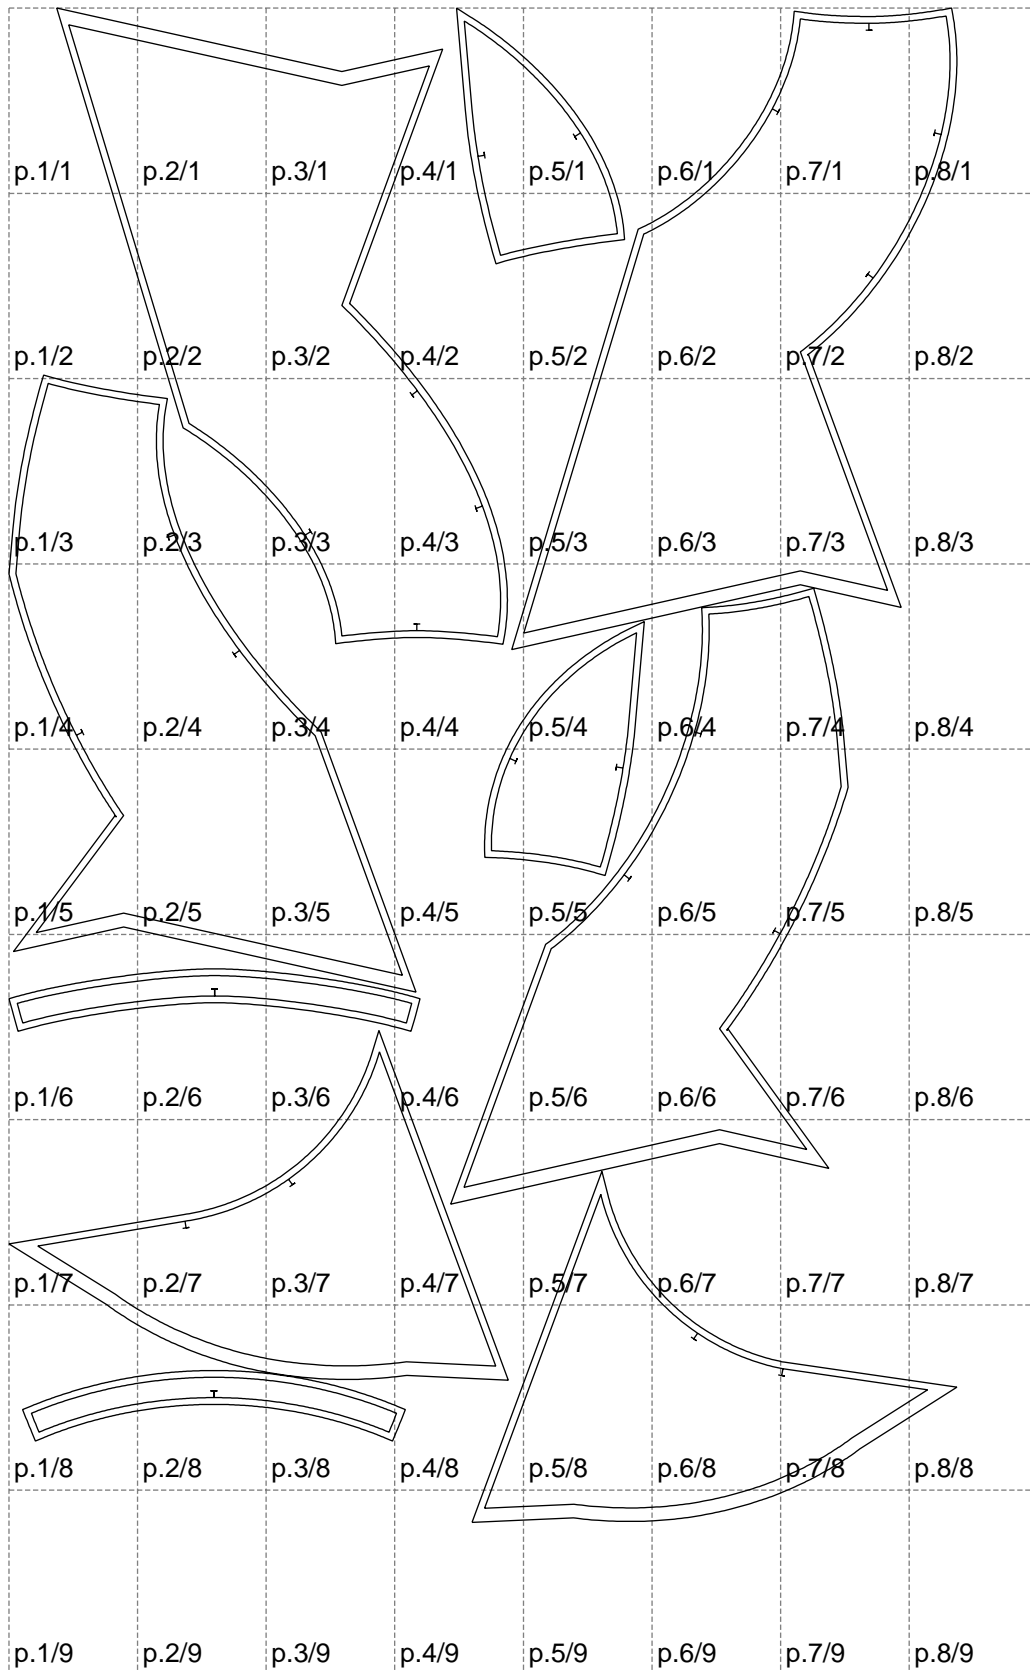

Not for print

Paper size: A4, size:1399.00 x2234.99 mm

# Example

size:1499.00 x2235.09 mm

Maneken =1 ver.0

rz\_1=170

rz\_16=120

rz\_17=104

rz\_18=103.6

rz\_19=128

rz\_20=125.1

---

. . . . .  
. . . . .  
. . . . .