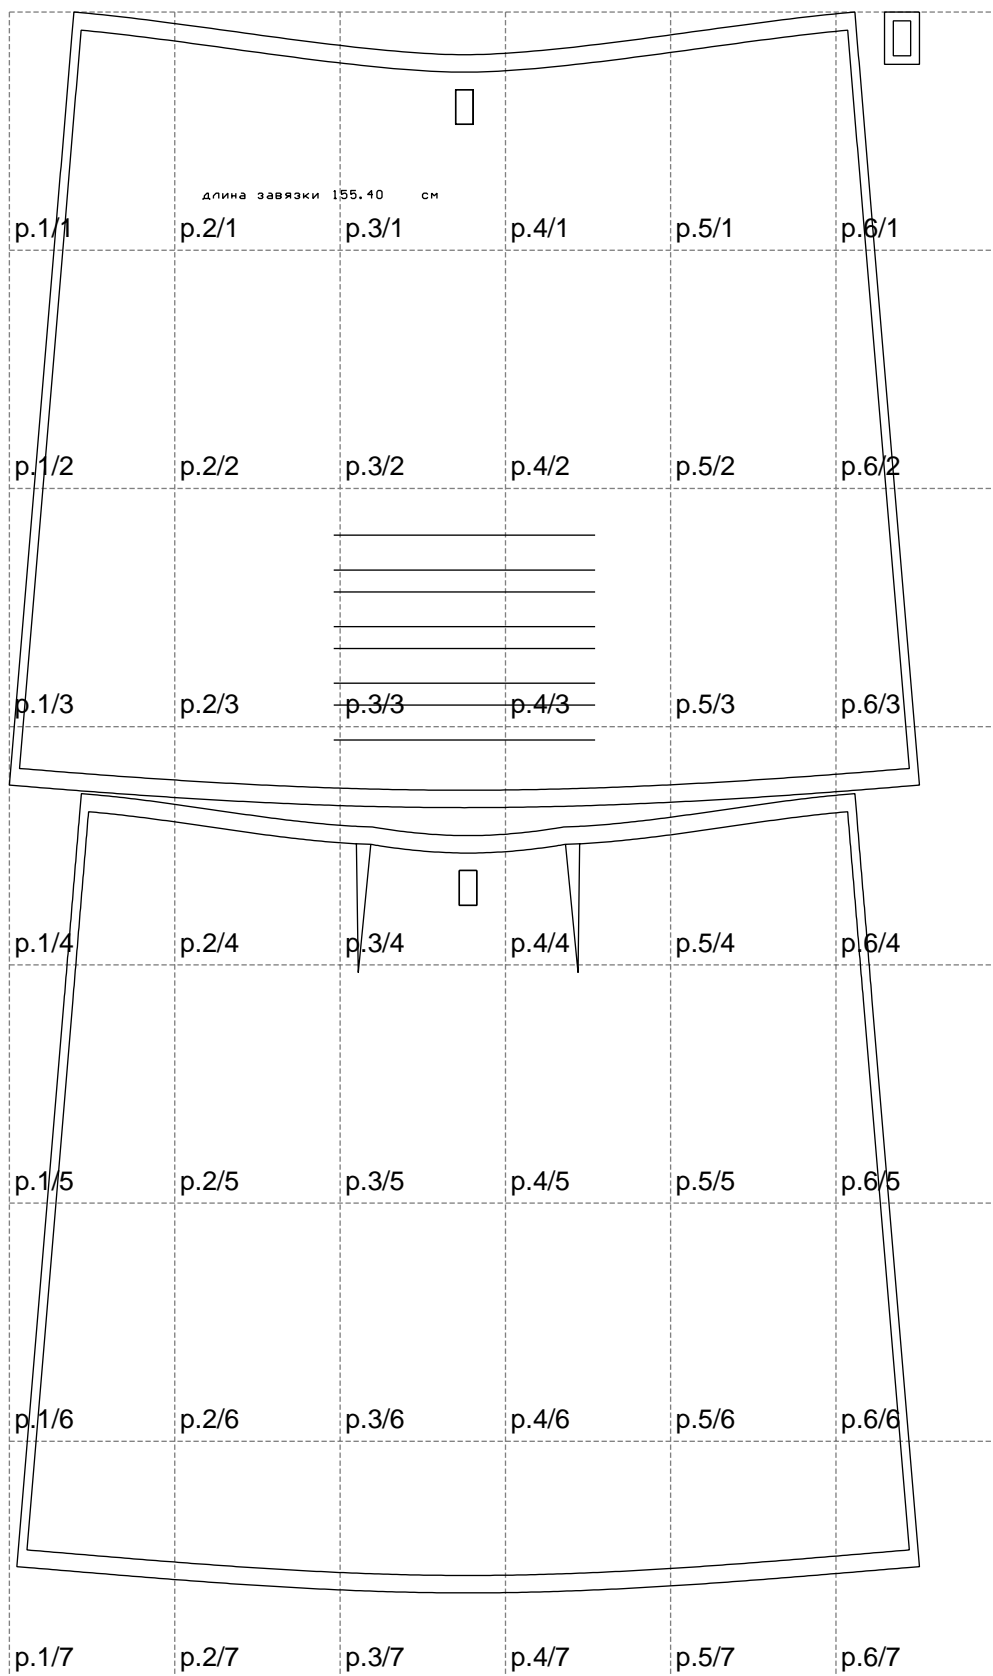

Not for print

Paper size: A4, size:1044.63 x1814.56 mm

# Example

size:1044.63 x1814.56 mm

Maneken =1 ver.0

rz\_1=170

rz\_16=120

rz\_17=104

rz\_18=103.6

rz\_19=128

rz\_20=125.1

---

. . . . .  
. . . . .  
. . . . .