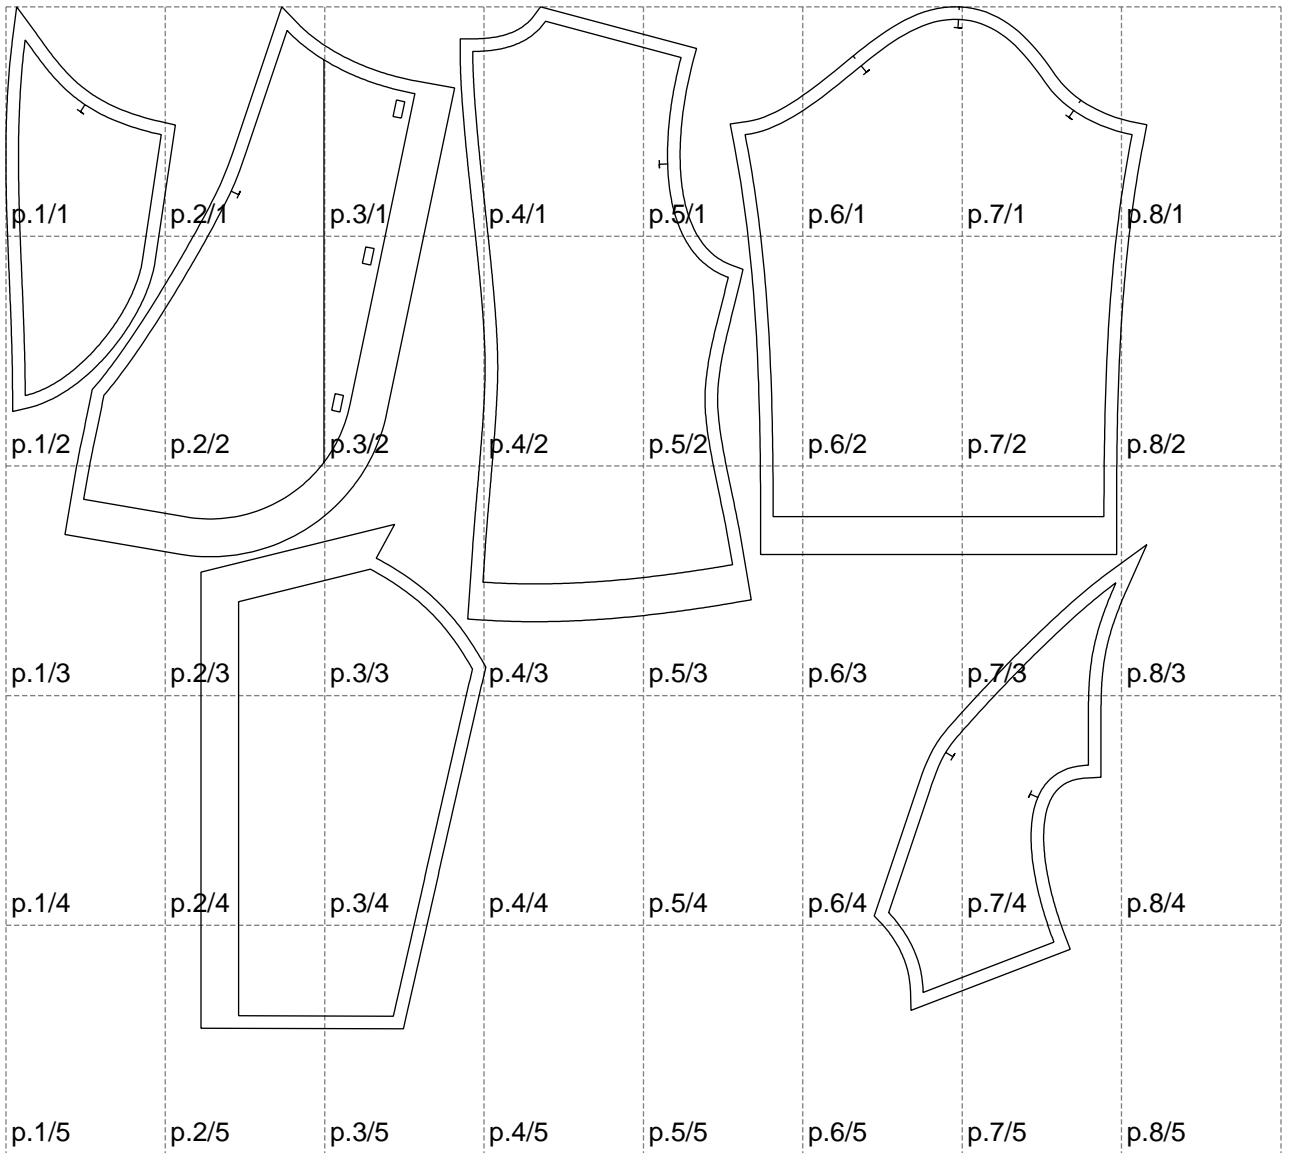

Not for print

Paper size: A4, size:1358.76 x1217.07 mm

Maneken =1 ver.0

rz\_1=170

rz\_16=96

rz\_17=82

rz\_18=76

rz\_19=104

rz\_20=101.8

---

. . . . .  
. . . . .  
. . . . .