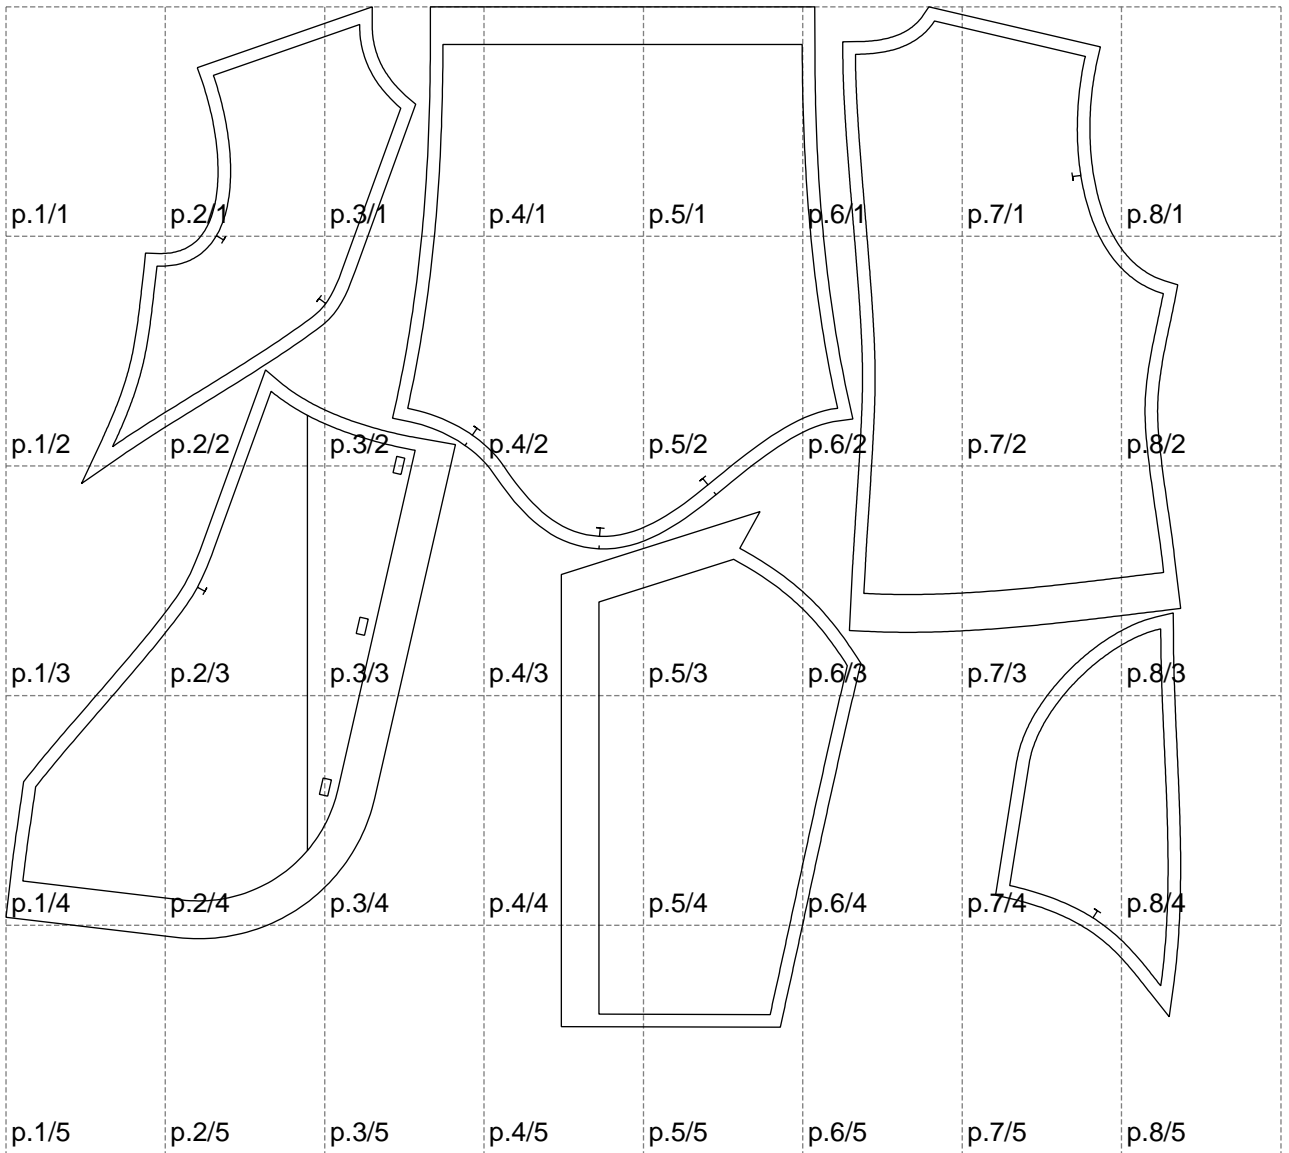

Not for print

Paper size: A4, size:1399.00 x1215.21 mm

# Example

size:1499.00 x2432.53 mm

Maneken =1 ver.0

rz\_1=170

rz\_16=120

rz\_17=104

rz\_18=103.6

rz\_19=128

rz\_20=125.1

---

. . . . .  
. . . . .  
. . . . .