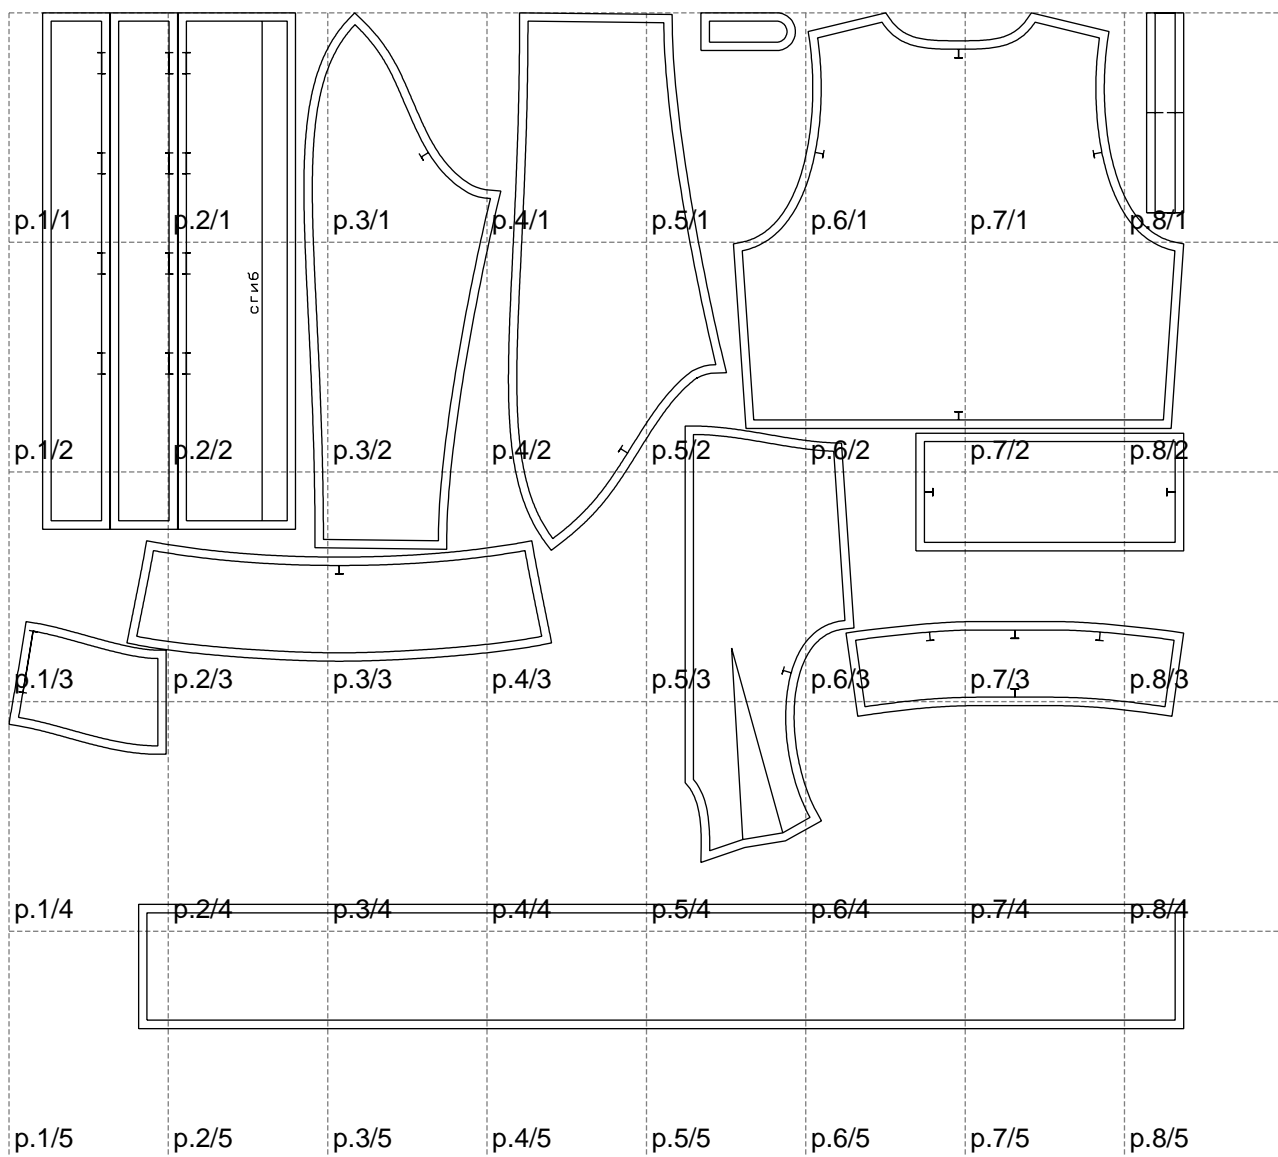

Not for print

Paper size: A4, size:1399.00 x1209.69 mm

# Example

size:1418.62 x310.59 mm

Maneken =1 ver.0

rz\_1=170

rz\_16=88

rz\_17=75.6

rz\_18=67.6

rz\_19=96

rz\_20=94.6

---

. . . . .  
. . . . .  
. . . . .