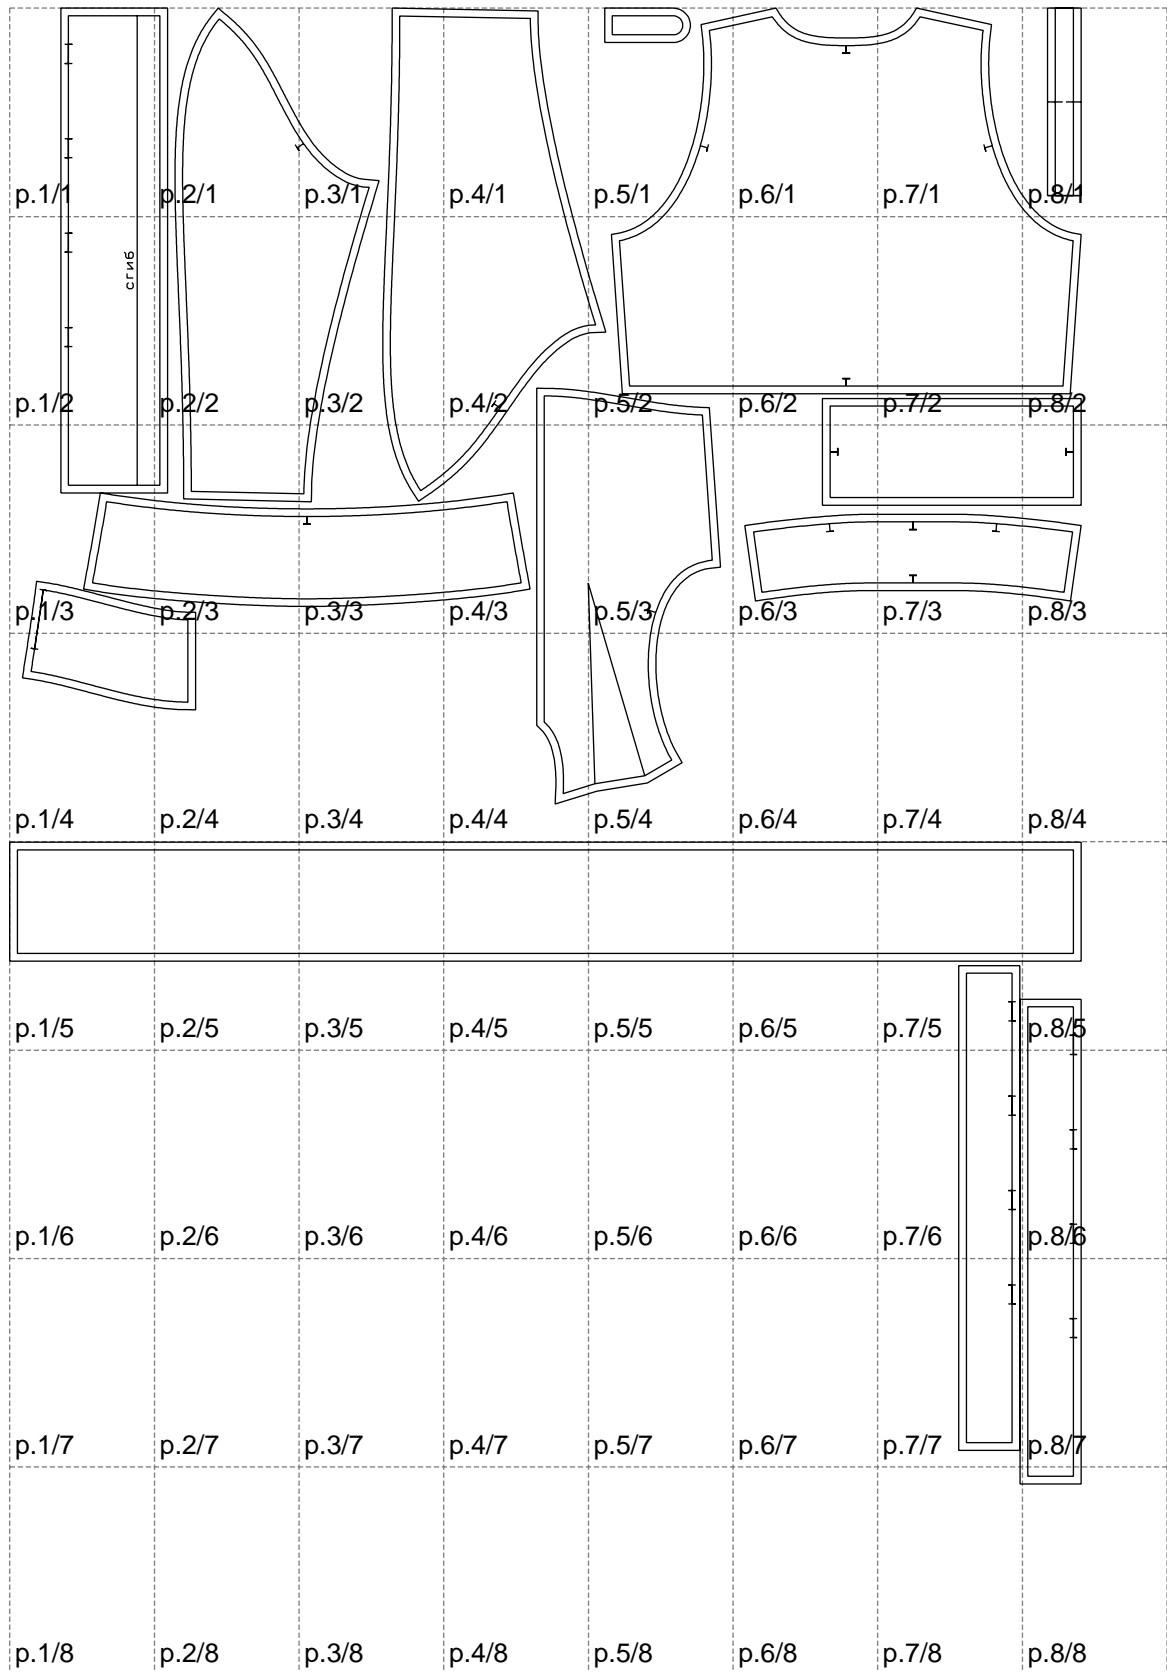

Not for print

Paper size: A4, size:1405.62 x1936.08 mm

Example

size:1468.86 x324.15 mm

Maneken =1 ver.0

rz_1=170

rz_16=104

rz_17=88.9

rz_18=84.4

rz_19=112

rz_20=109.3

.
.
.