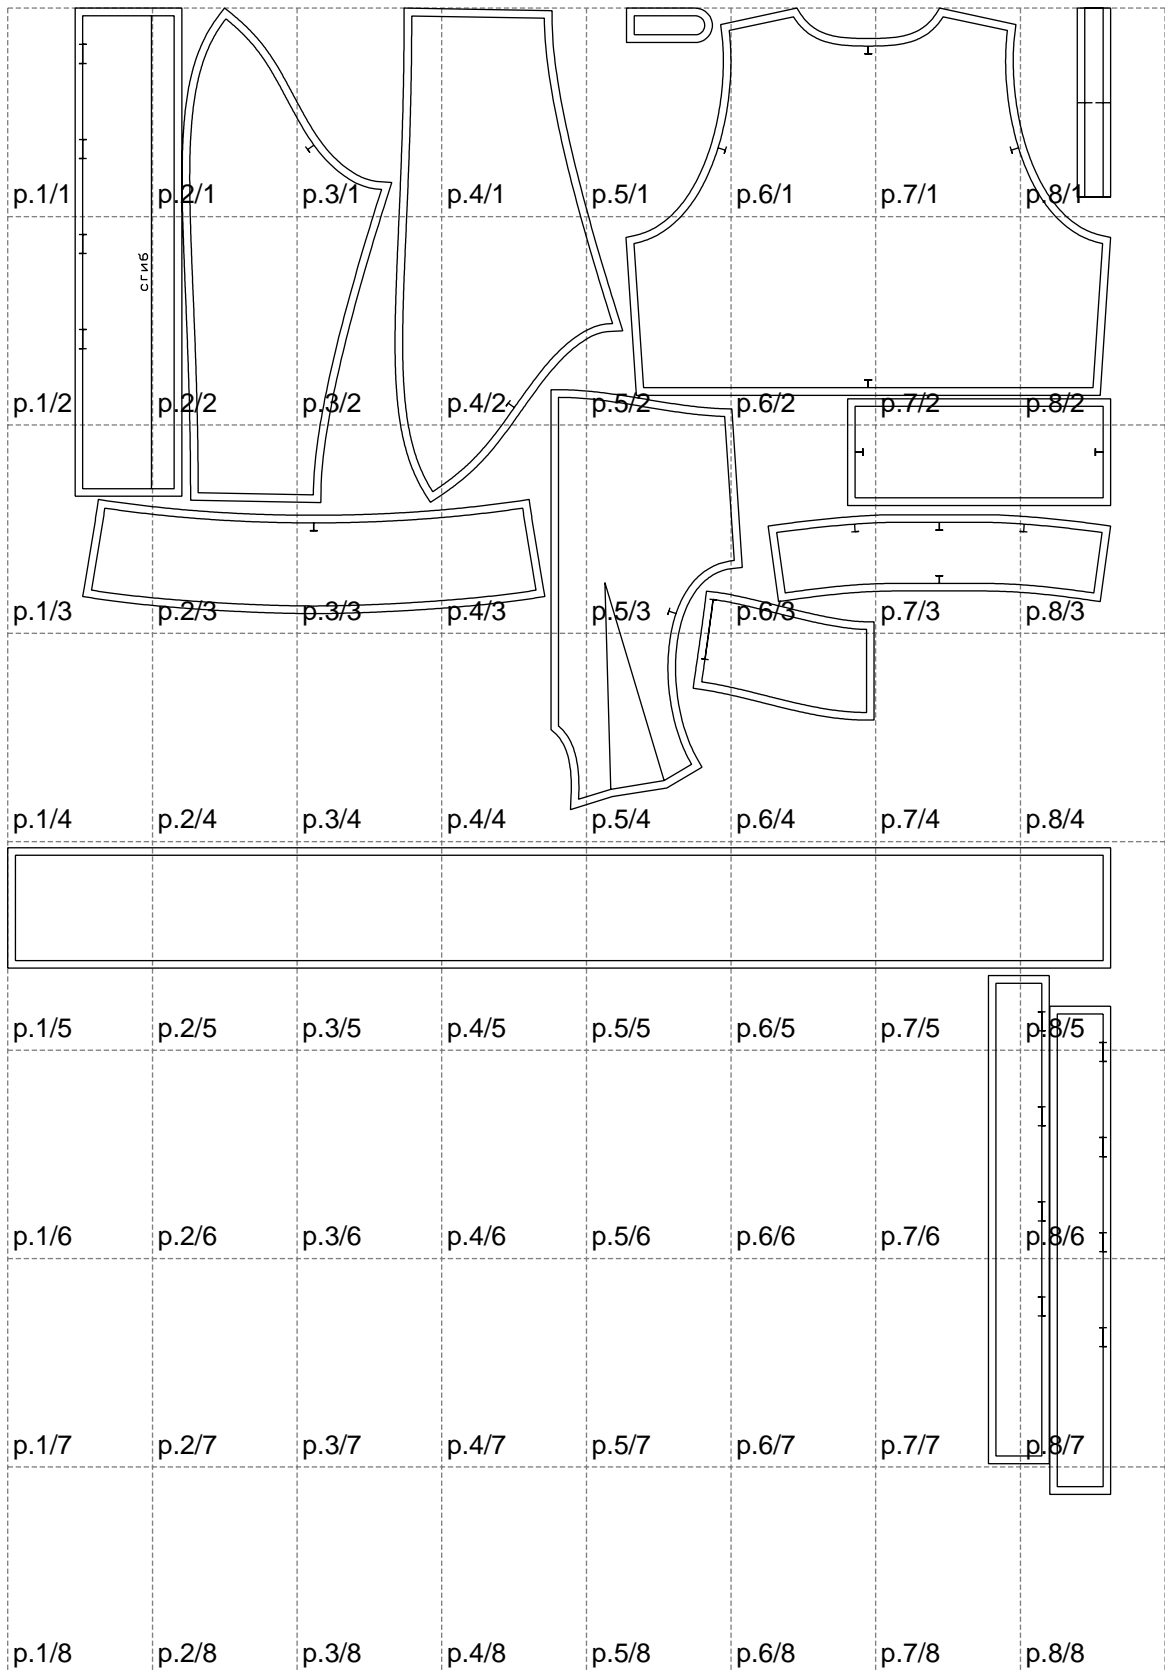

Not for print

Paper size: A4, size:1447.12 x1949.72 mm

# Example

size:1447.12 x408.91 mm

Maneken =1 ver.0

rz\_1=170

rz\_16=108

rz\_17=92.5

rz\_18=89.2

rz\_19=116

rz\_20=113

---

. . . . .  
. . . . .  
. . . . .