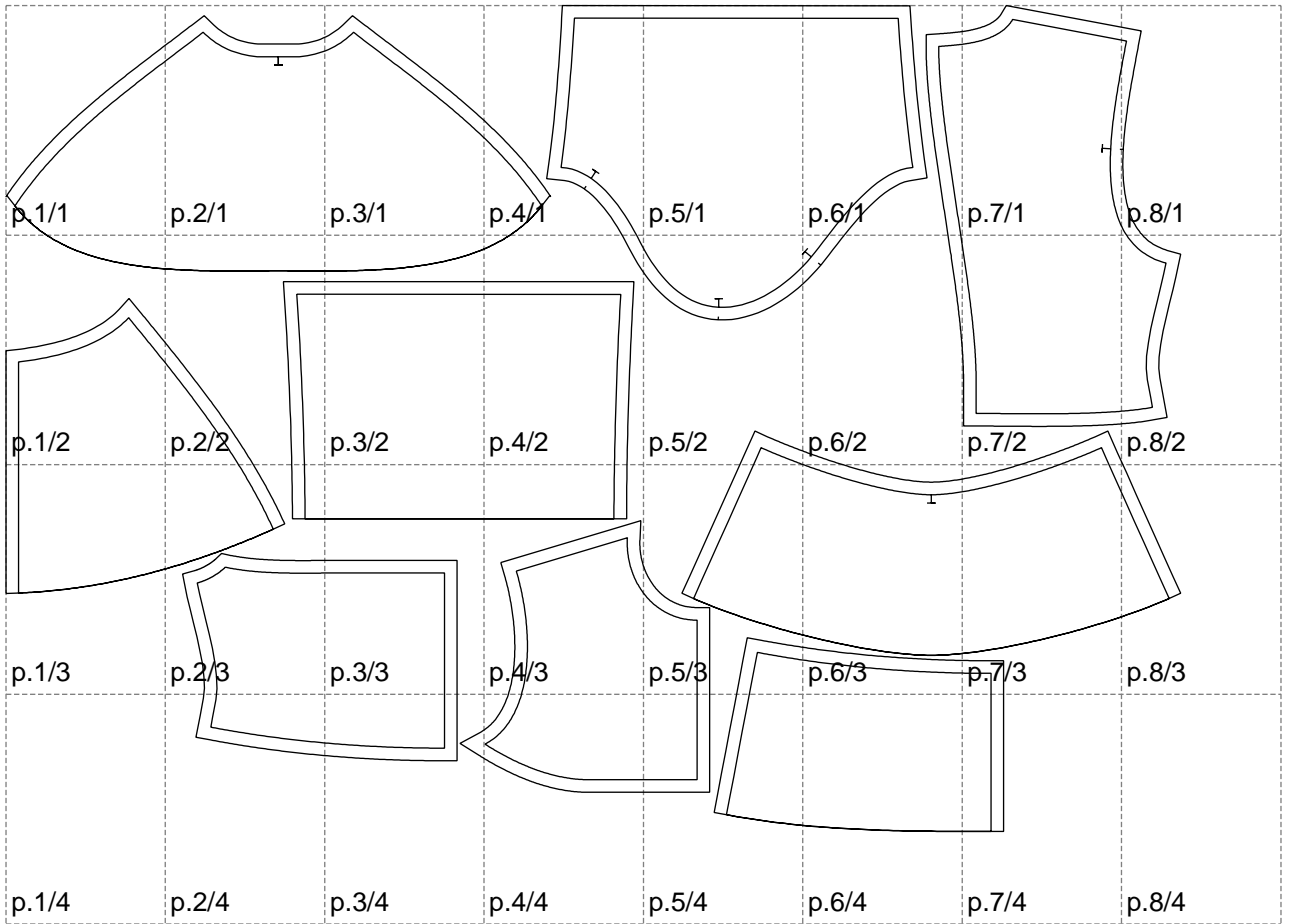

Not for print

Paper size: A4, size:1399.00 x983.53 mm

# Example

size:1499.00 x1700.52 mm

Maneken =1 ver.0

rz\_1=170

rz\_16=100

rz\_17=85.4

rz\_18=80.2

rz\_19=108

rz\_20=105.4

---

. . . . .  
. . . . .  
. . . . .