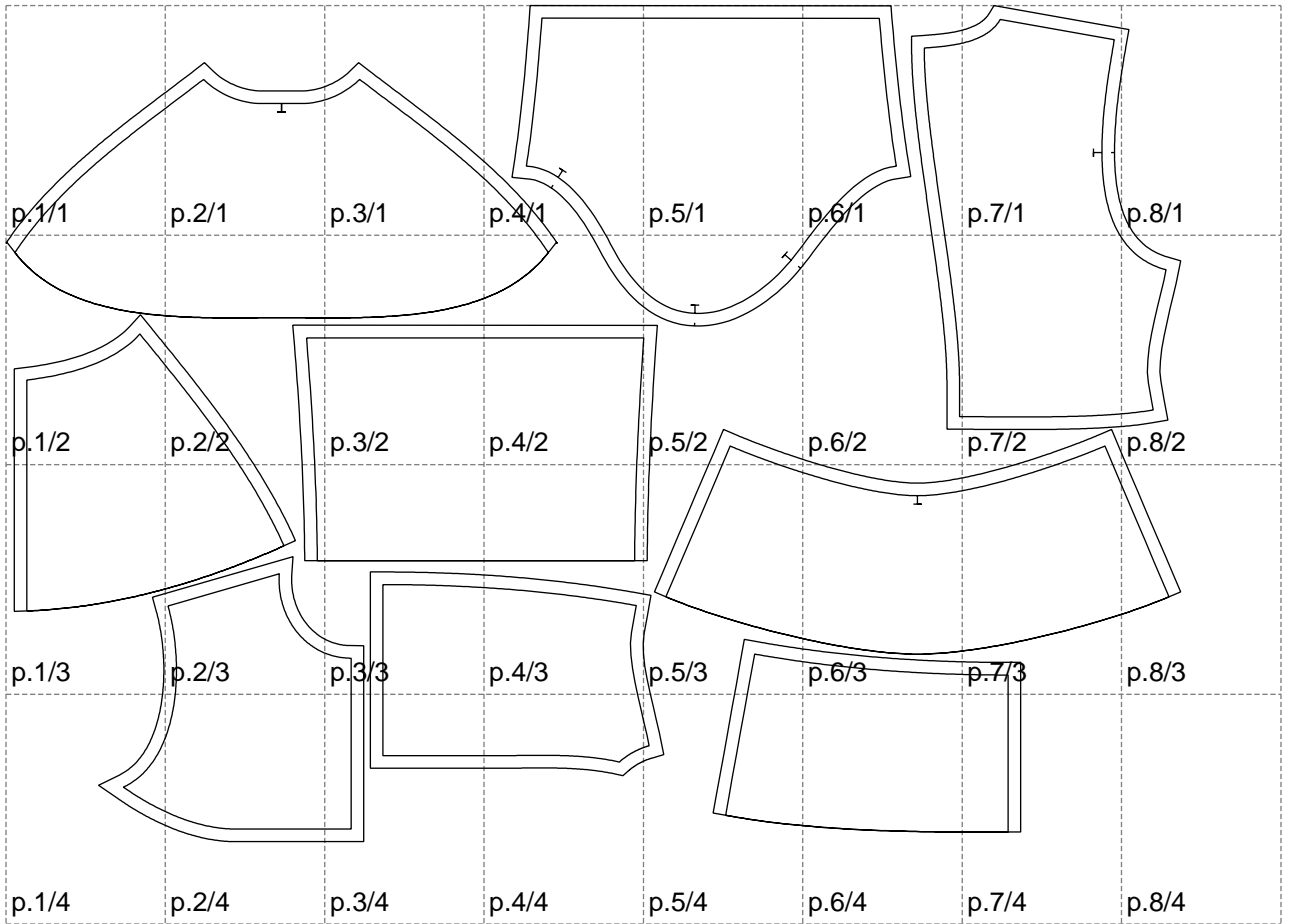

Not for print

Paper size: A4, size:1399.00 x995.64 mm

# Example

size:1499.00 x1705.68 mm

Maneken =1 ver.0

rz\_1=170

rz\_16=108

rz\_17=92.5

rz\_18=89.2

rz\_19=116

rz\_20=113

---

. . . . .  
. . . . .  
. . . . .