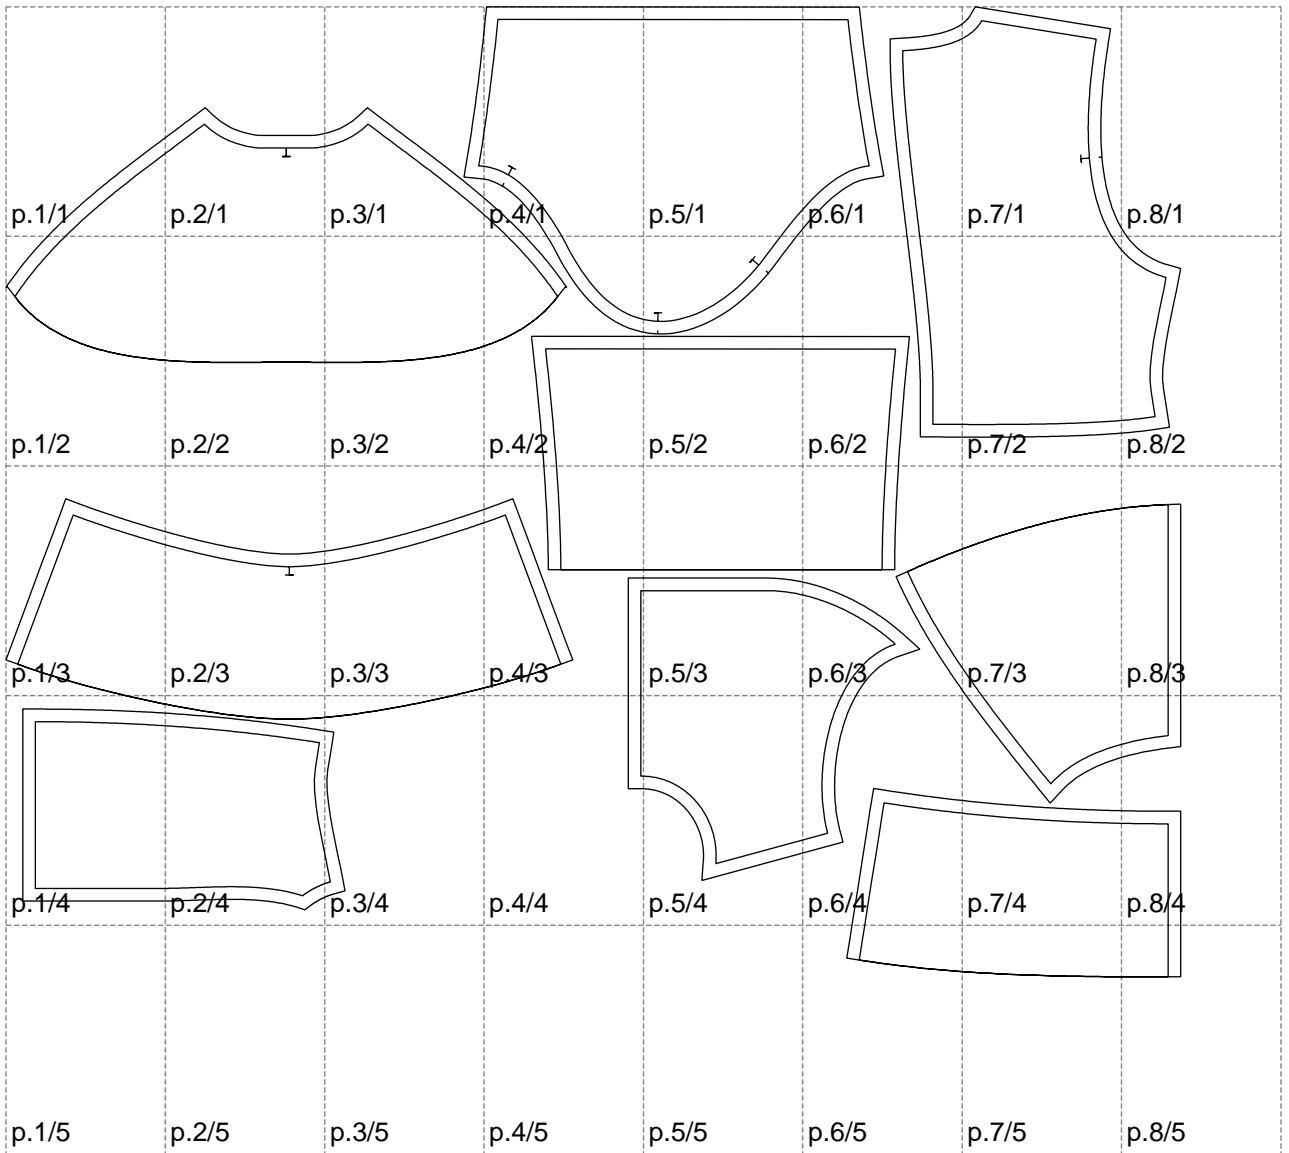

Not for print

Paper size: A4, size:1399.00 x1155.18 mm

Maneken =1 ver.0

rz\_1=170

rz\_16=120

rz\_17=104

rz\_18=103.6

rz\_19=128

rz\_20=125.1

---

. . . . .  
. . . . .  
. . . . .