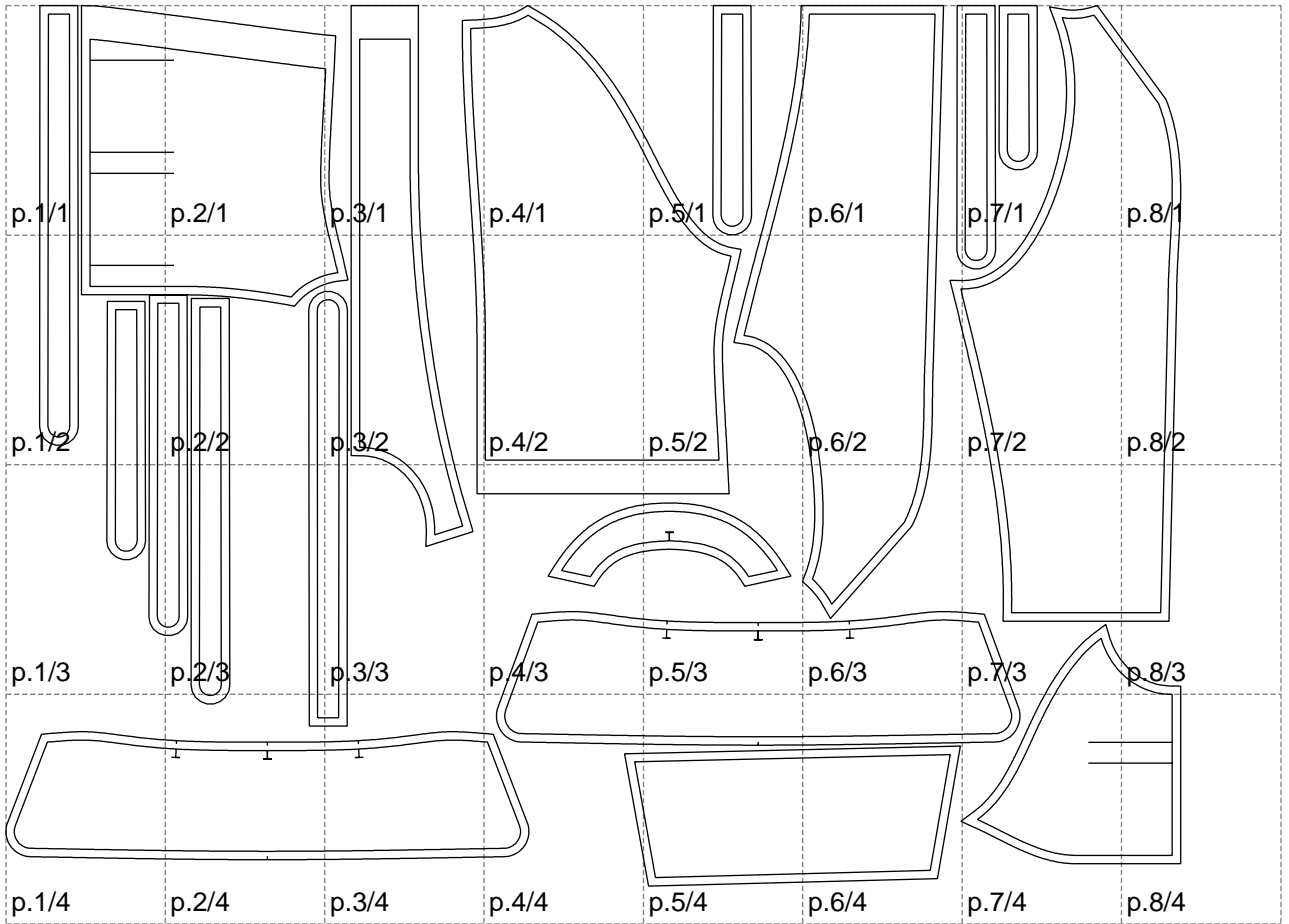

Not for print

Paper size: A4, size:1399.00 x1048.62 mm

# Example

size:1478.88 x1520.36 mm

Maneken =1 ver.0

rz\_1=170

rz\_16=104

rz\_17=88.9

rz\_18=84.4

rz\_19=112

rz\_20=109.3

---

. . . . .  
. . . . .  
. . . . .