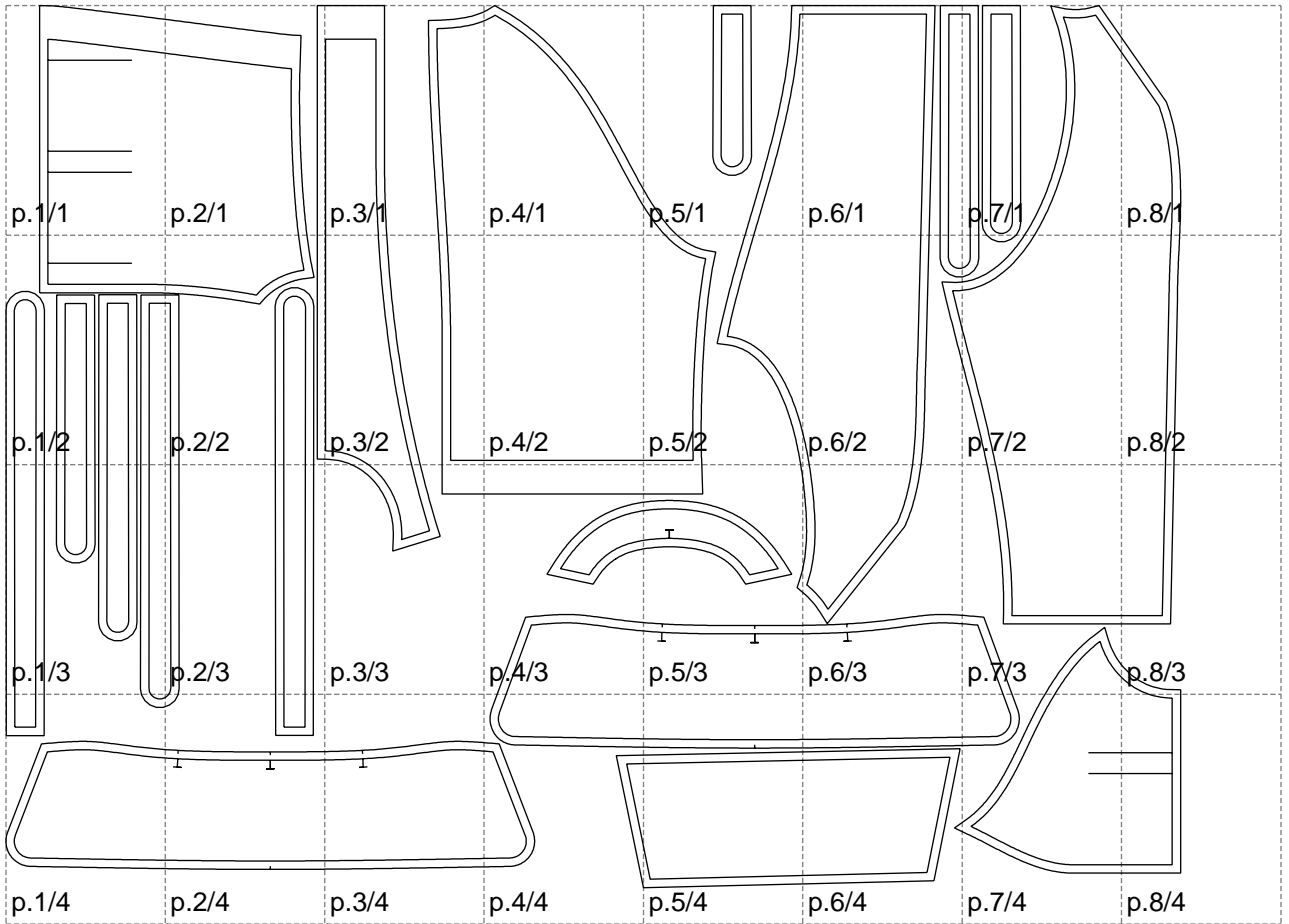

Not for print

Paper size: A4, size:1399.00 x1050.40 mm

# Example

size:1499.00 x1615.42 mm

Maneken =1 ver.0

rz\_1=170

rz\_16=108

rz\_17=92.5

rz\_18=89.2

rz\_19=116

rz\_20=113

---

. . . . .  
. . . . .  
. . . . .