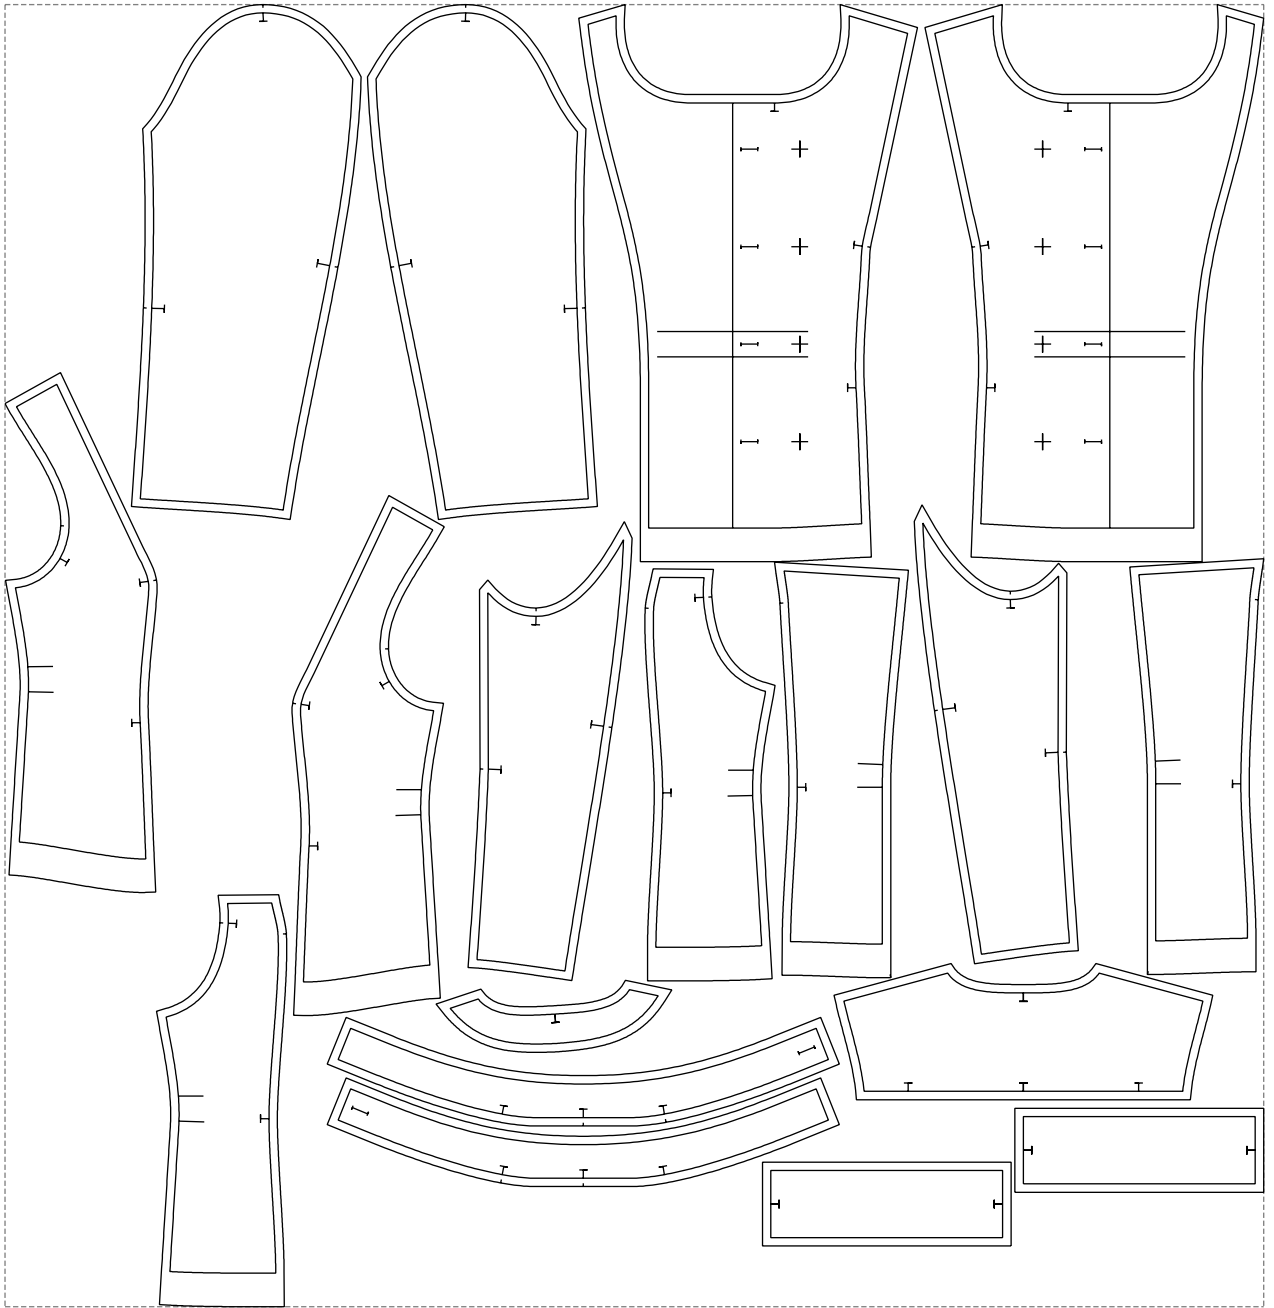

Not for print

Paper size: A4, size:1388.92 x964.41 mm

# Example

size:1499.00 x1551.27 mm

Maneken =1 ver.0

rz\_1=170

rz\_16=92

rz\_17=78.8

rz\_18=71.8

rz\_19=100