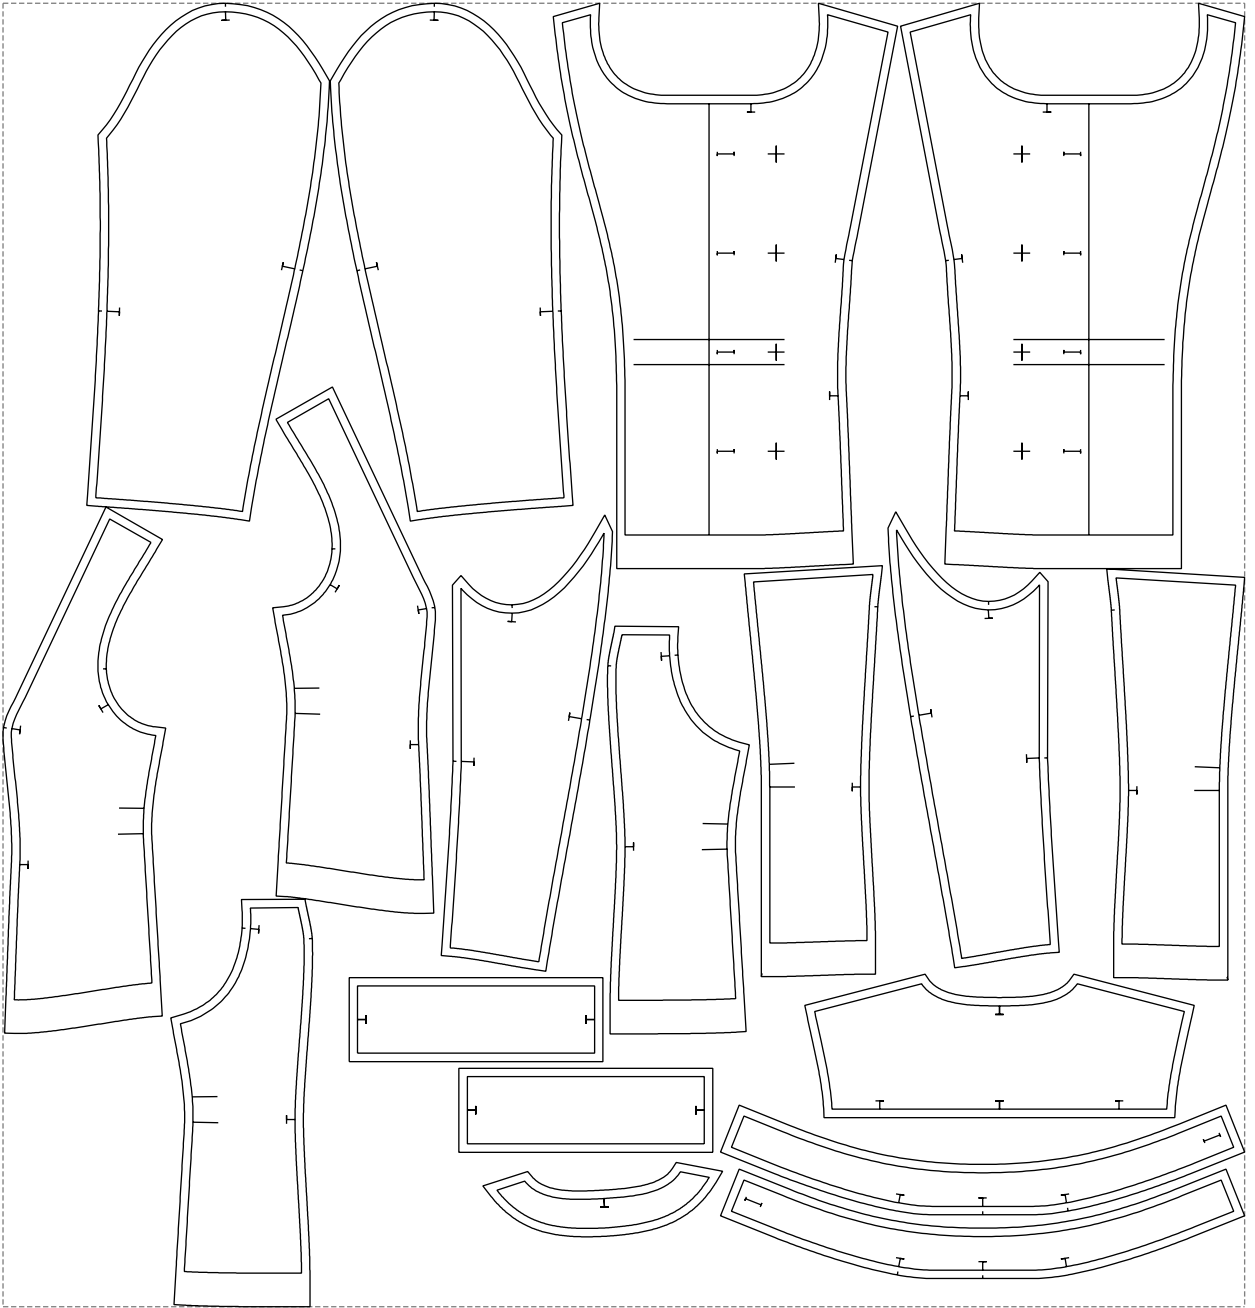

Not for print

Paper size: A4, size:1399.00 x946.34 mm

# Example

size:1478.92 x1552.59 mm

Maneken =1 ver.0

rz\_1=170

rz\_16=100

rz\_17=85.4

rz\_18=80.2

rz\_19=108

rz\_20=105.4

---

. . . . .  
. . . . .  
. . . . .