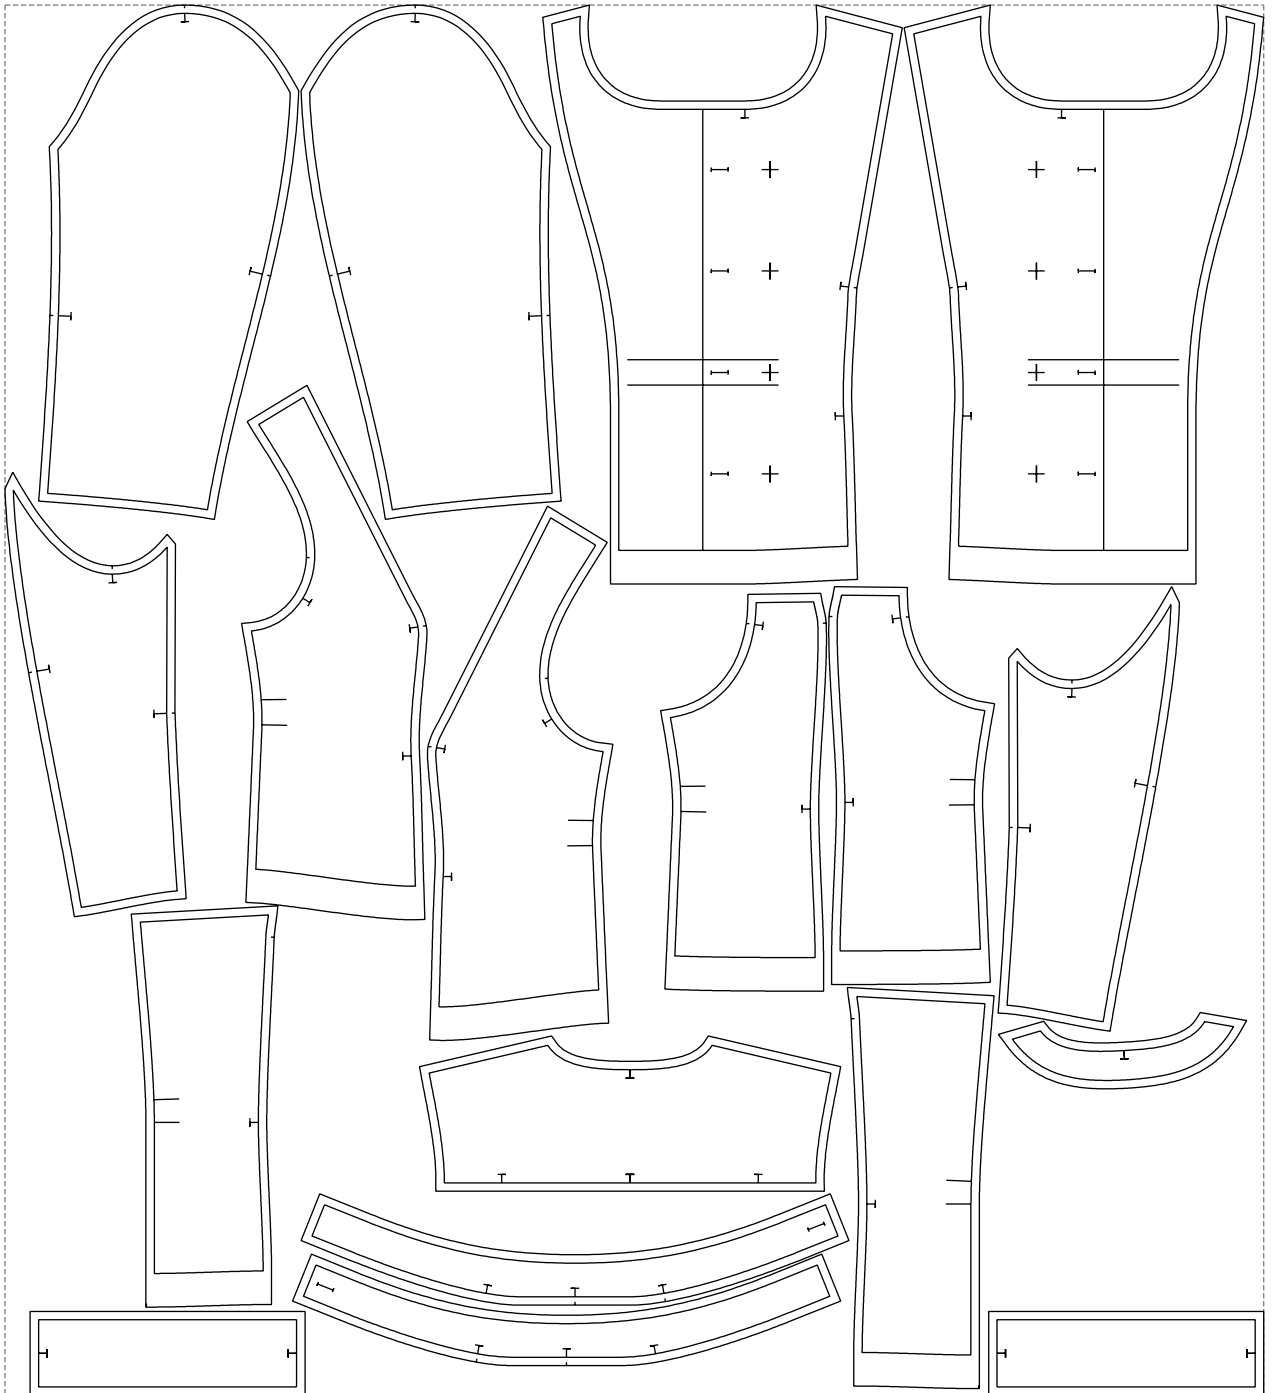

Not for print

Paper size: A4, size:1468.78 x1050.96 mm

# Example

size:1499.00 x1656.07 mm

Maneken =1 ver.0

rz\_1=170

rz\_16=116

rz\_17=100

rz\_18=98.8

rz\_19=124

rz\_20=121

---

. . . . .  
. . . . .  
. . . . .