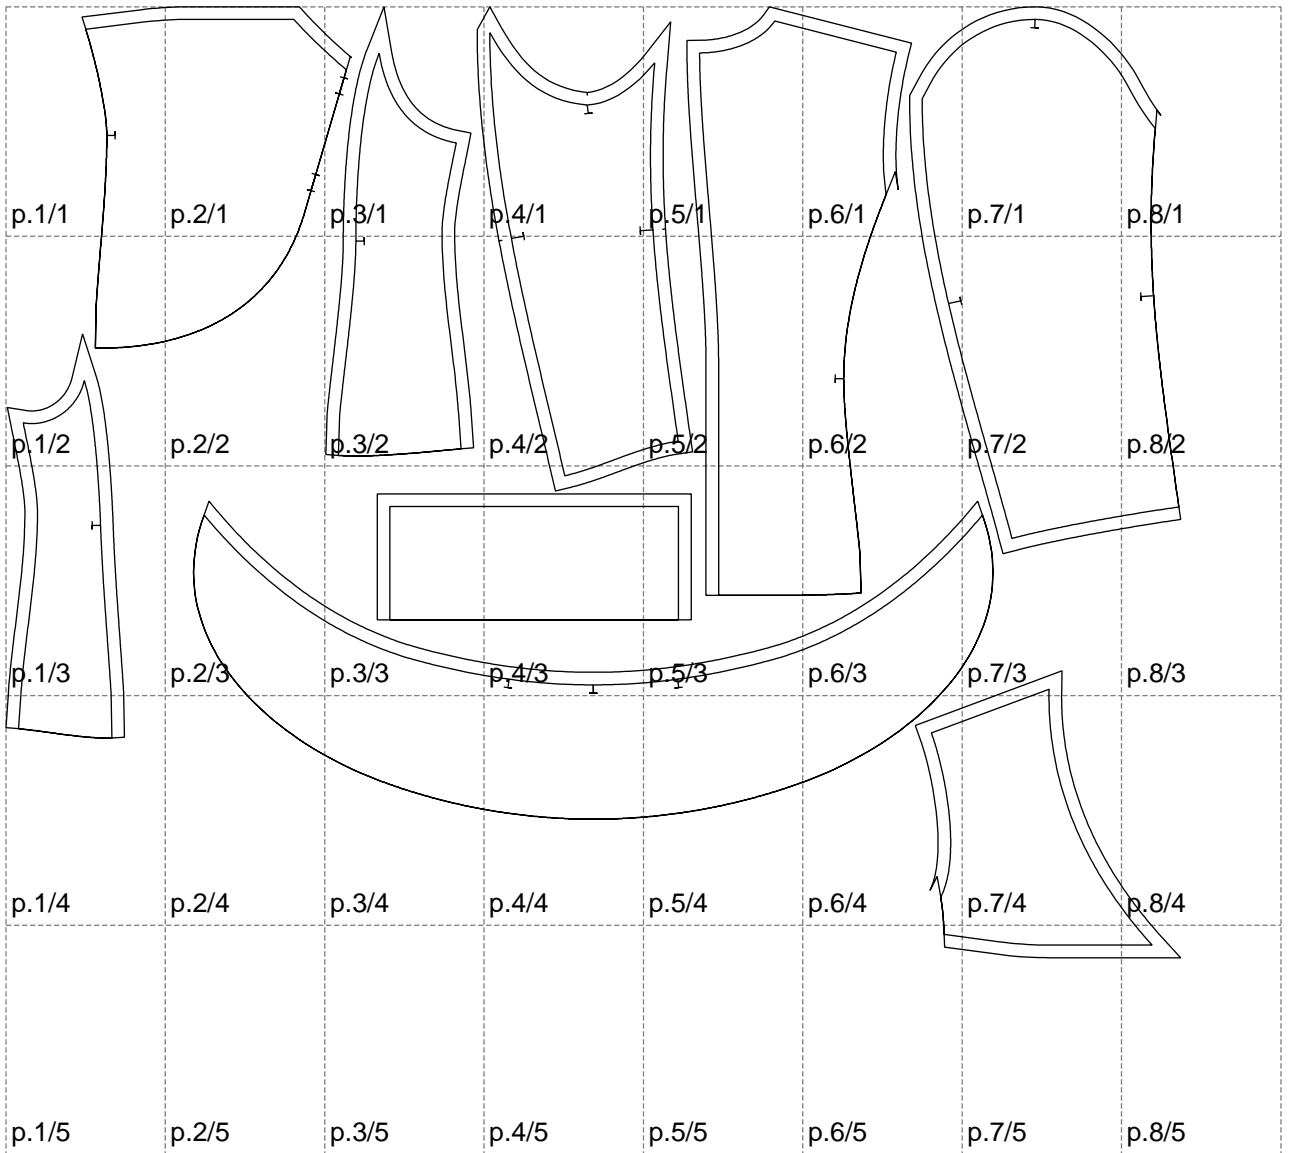

Not for print

Paper size: A4, size:1399.00 x1132.40 mm

# Example

size:1499.00 x1724.18 mm

Maneken =1 ver.0

rz\_1=170

rz\_16=104

rz\_17=88.9

rz\_18=84.4

rz\_19=112

rz\_20=109.3

---

. . . . .  
. . . . .  
. . . . .