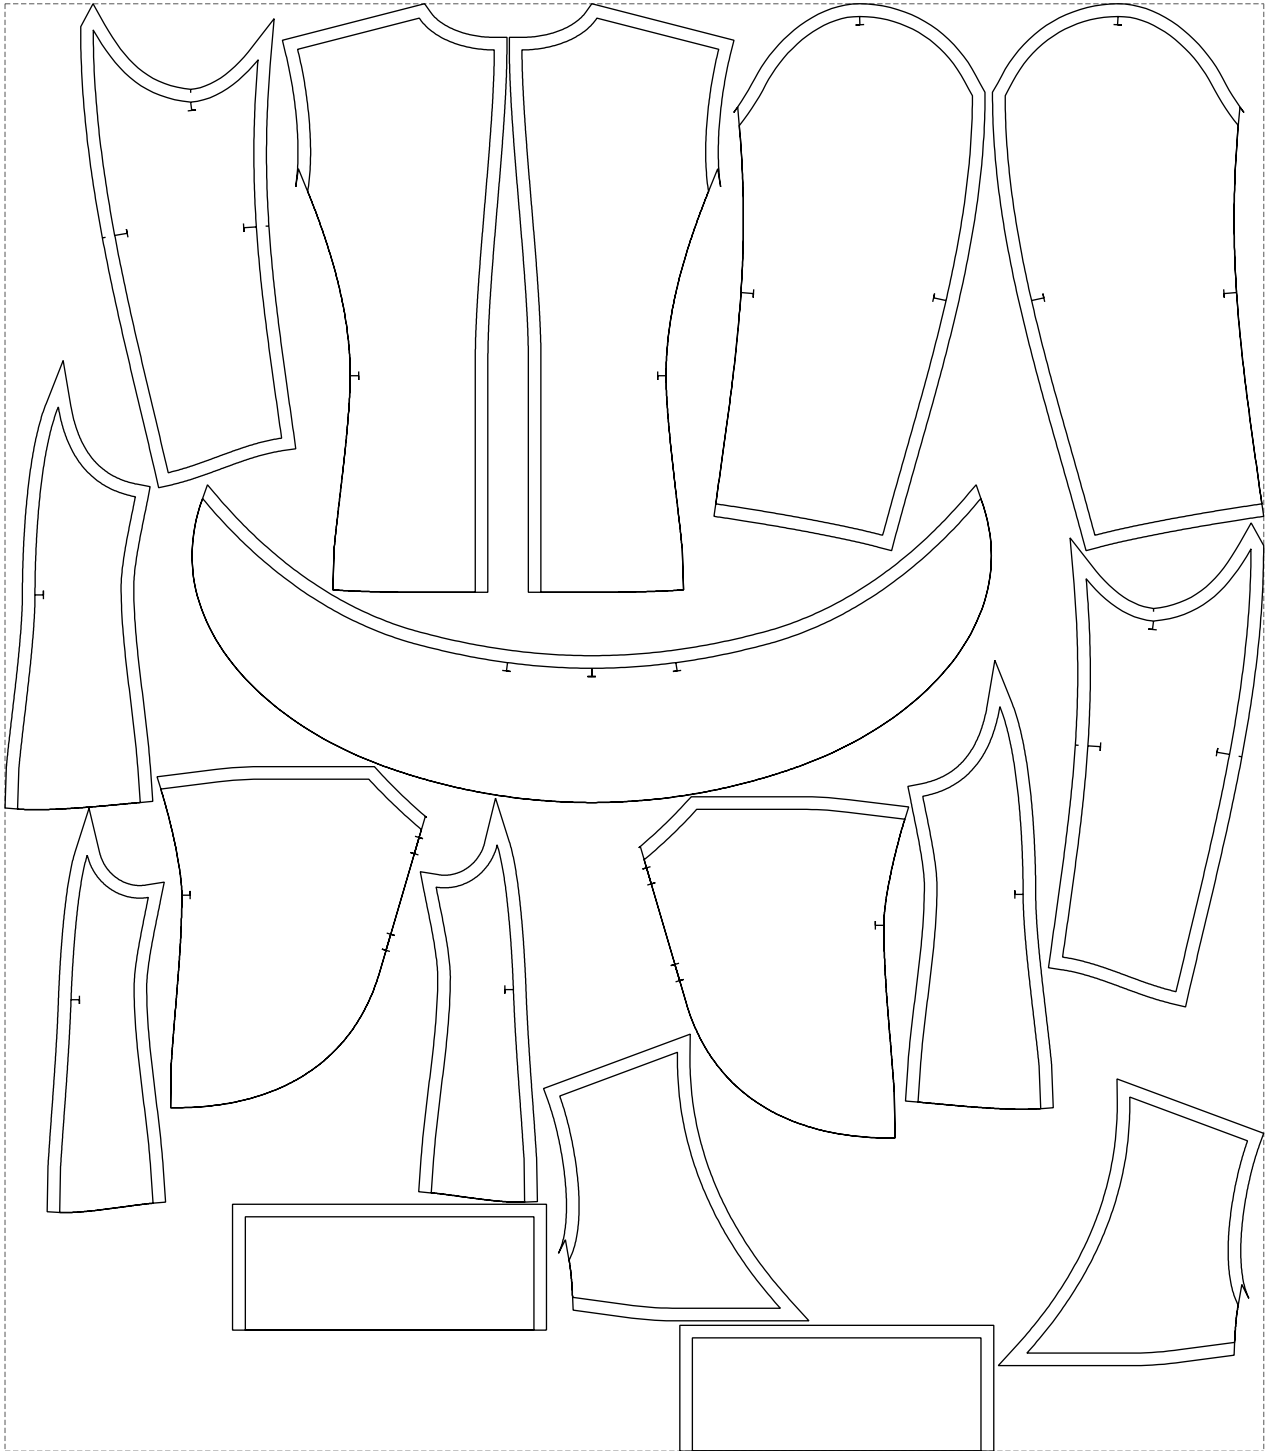

Not for print

Paper size: A4, size:1399.00 x1132.40 mm

# Example

size:1499.00 x1724.18 mm

Maneken =1 ver.0

rz\_1=170

rz\_16=104

rz\_17=88.9

rz\_18=84.4

rz\_19=112