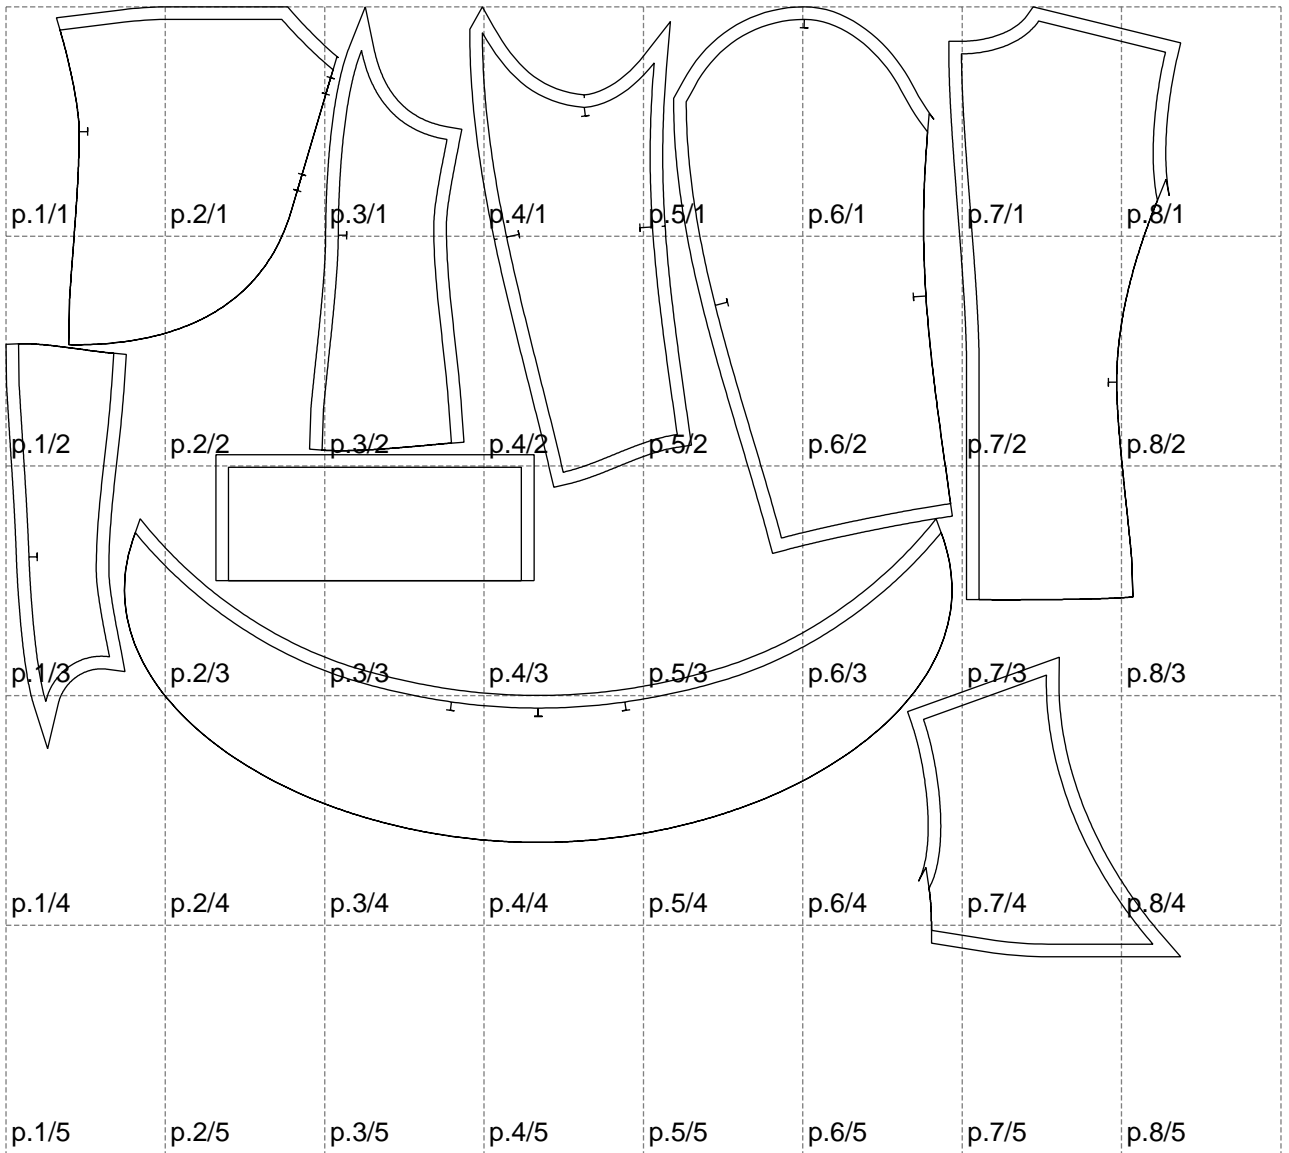

Not for print

Paper size: A4, size:1399.00 x1131.20 mm

# Example

size:1499.00 x1707.53 mm

Maneken =1 ver.0

rz\_1=170

rz\_16=112

rz\_17=96.2

rz\_18=94

rz\_19=120

rz\_20=117

---

. . . . .  
. . . . .  
. . . . .