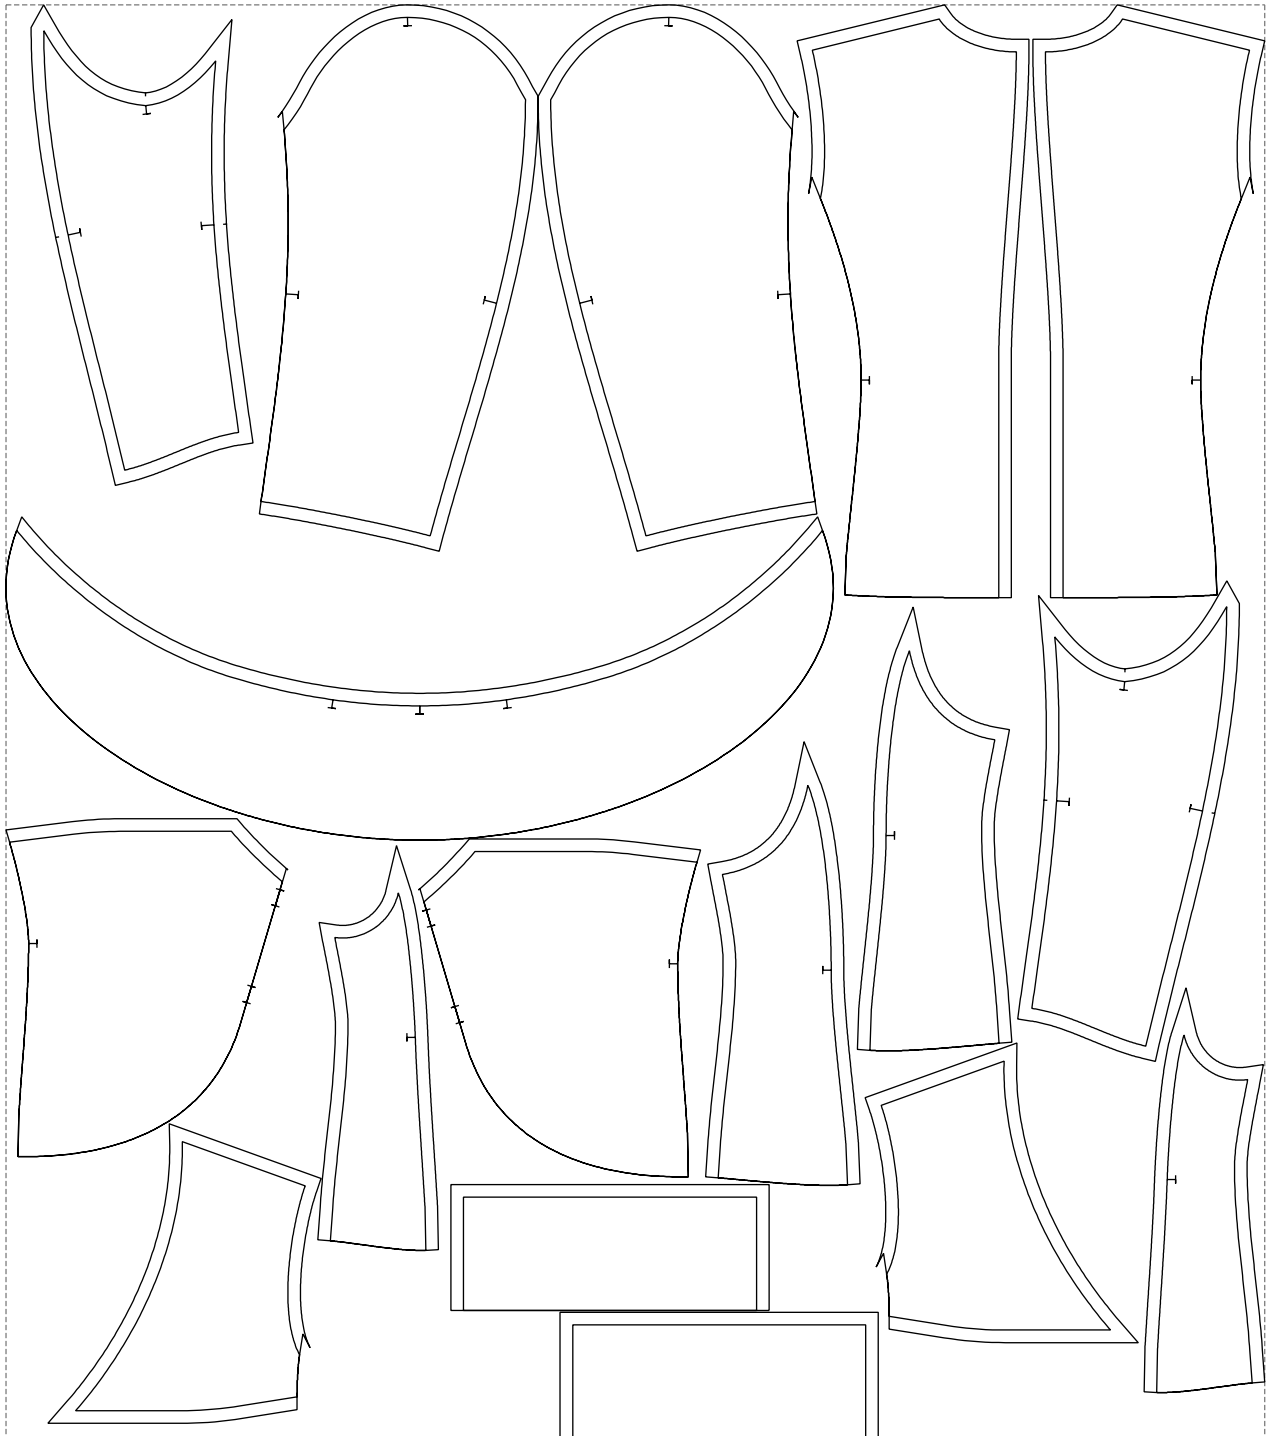

Not for print

Paper size: A4, size:1399.00 x1131.20 mm

# Example

size:1499.00 x1707.53 mm

Maneken =1 ver.0

rz\_1=170

rz\_16=112

rz\_17=96.2

rz\_18=94

rz\_19=120