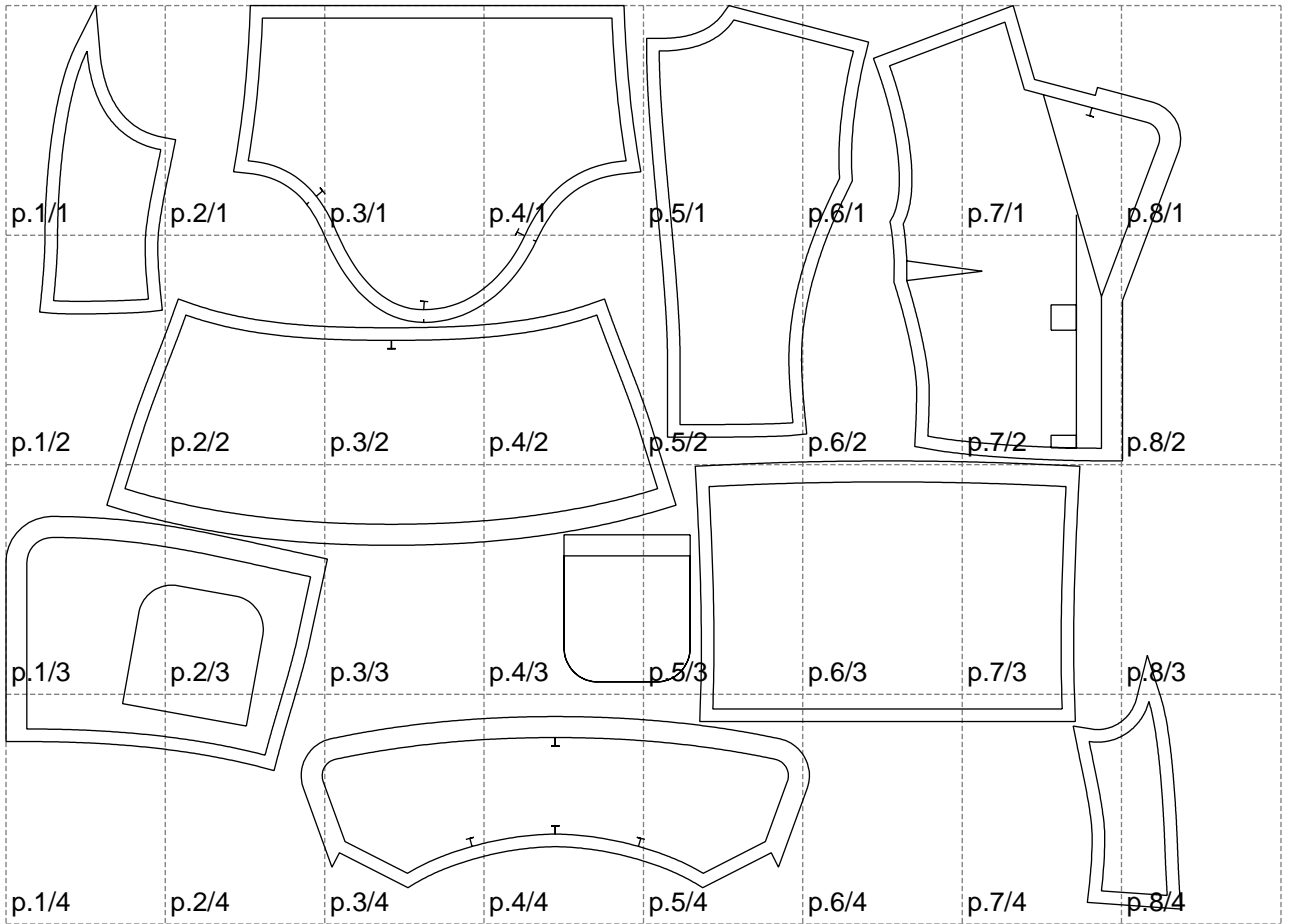

Not for print

Paper size: A4, size:1399.00 x1075.98 mm

# Example

size:1499.00 x1787.57 mm

Maneken =1 ver.0

rz\_1=170

rz\_16=100

rz\_17=85.4

rz\_18=80.2

rz\_19=108

rz\_20=105.4

---

. . . . .  
. . . . .  
. . . . .