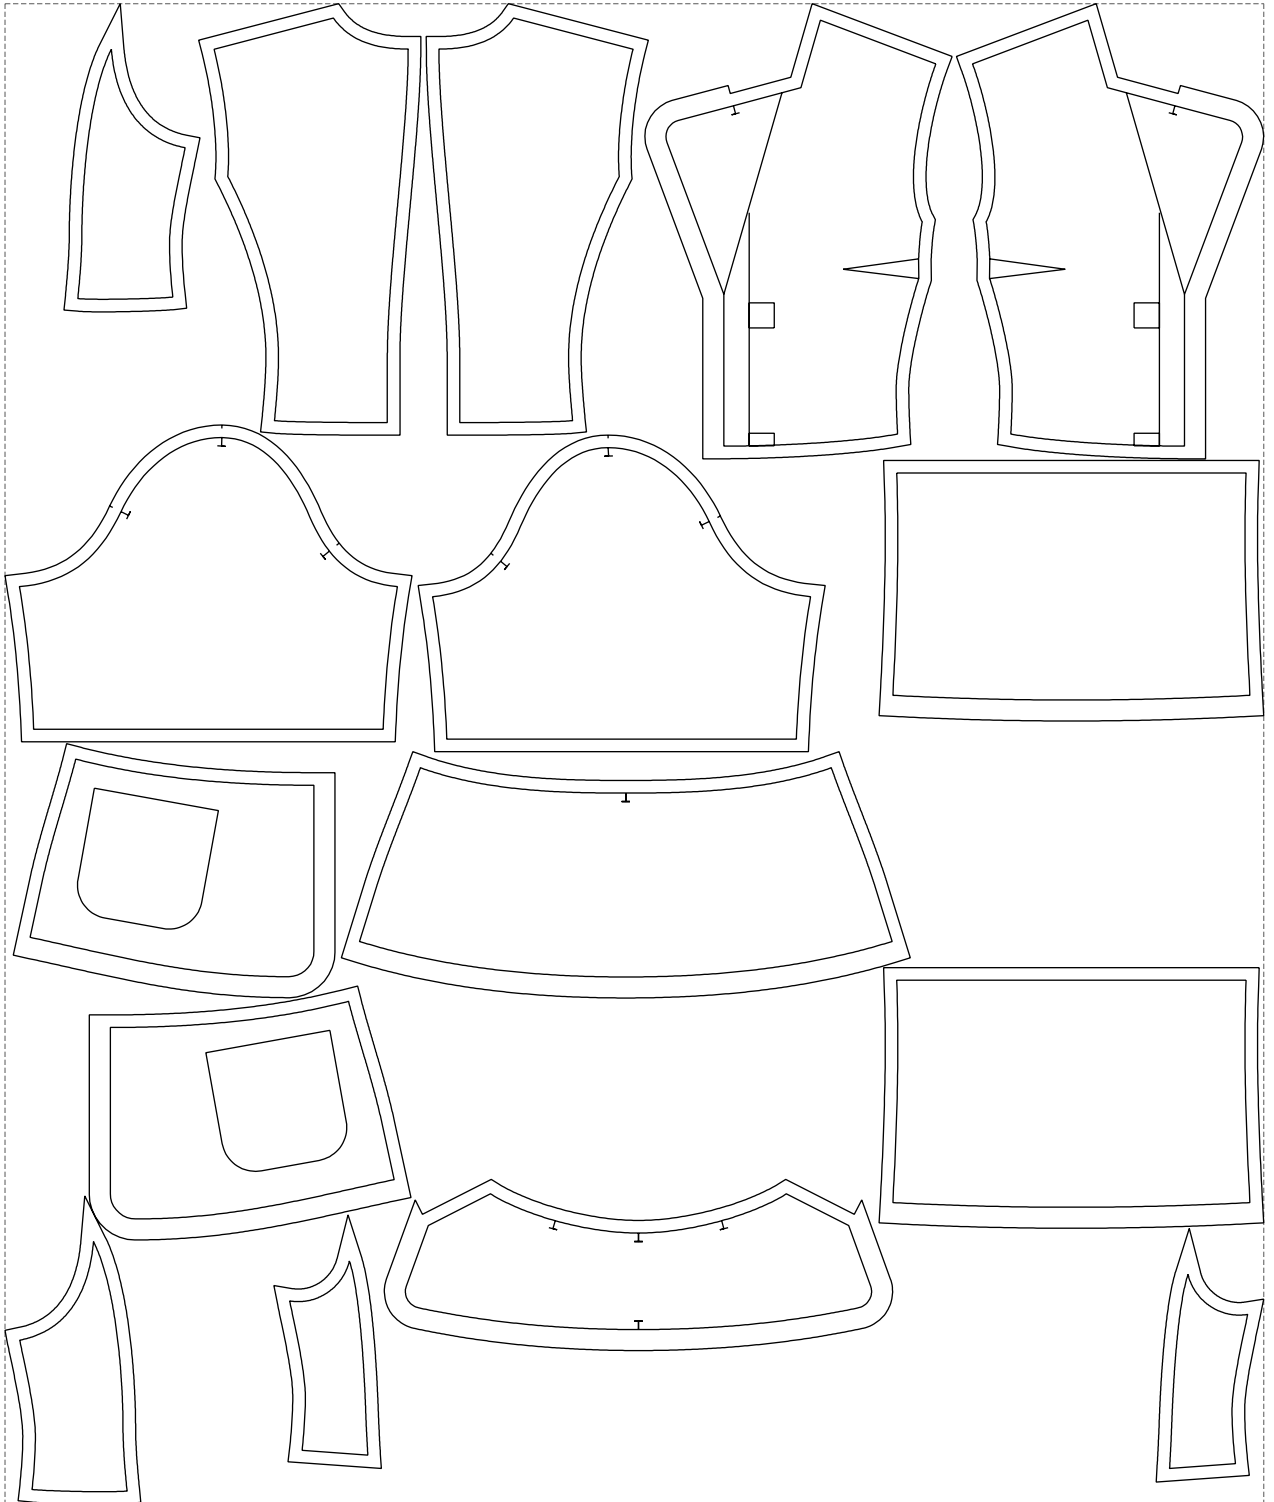

# Example

size:1499.00 x1787.57 mm

Maneken =1 ver.0

rz\_1=170

rz\_16=100

rz\_17=85.4

rz\_18=80.2

rz\_19=108