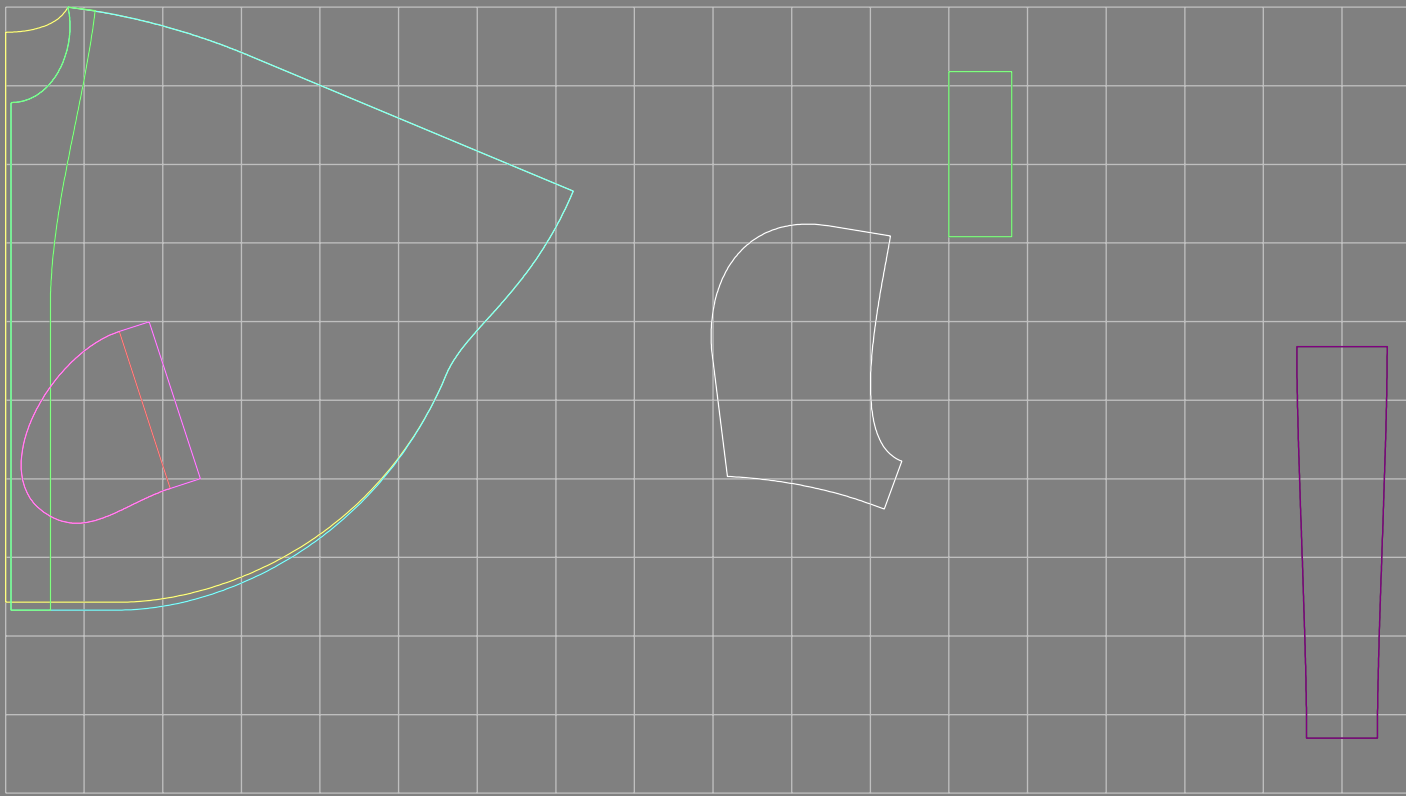

Not for print

Paper size: A4, size:1399.00 x1379.74 mm

# Example

size:1499.00 x2279.75 mm

Maneken =1 ver.0

rz\_1=170

rz\_16=88

rz\_17=75.6

rz\_18=67.6

rz\_19=96

rz\_20=94.6

---

. . . . .  
. . . . .  
. . . . .