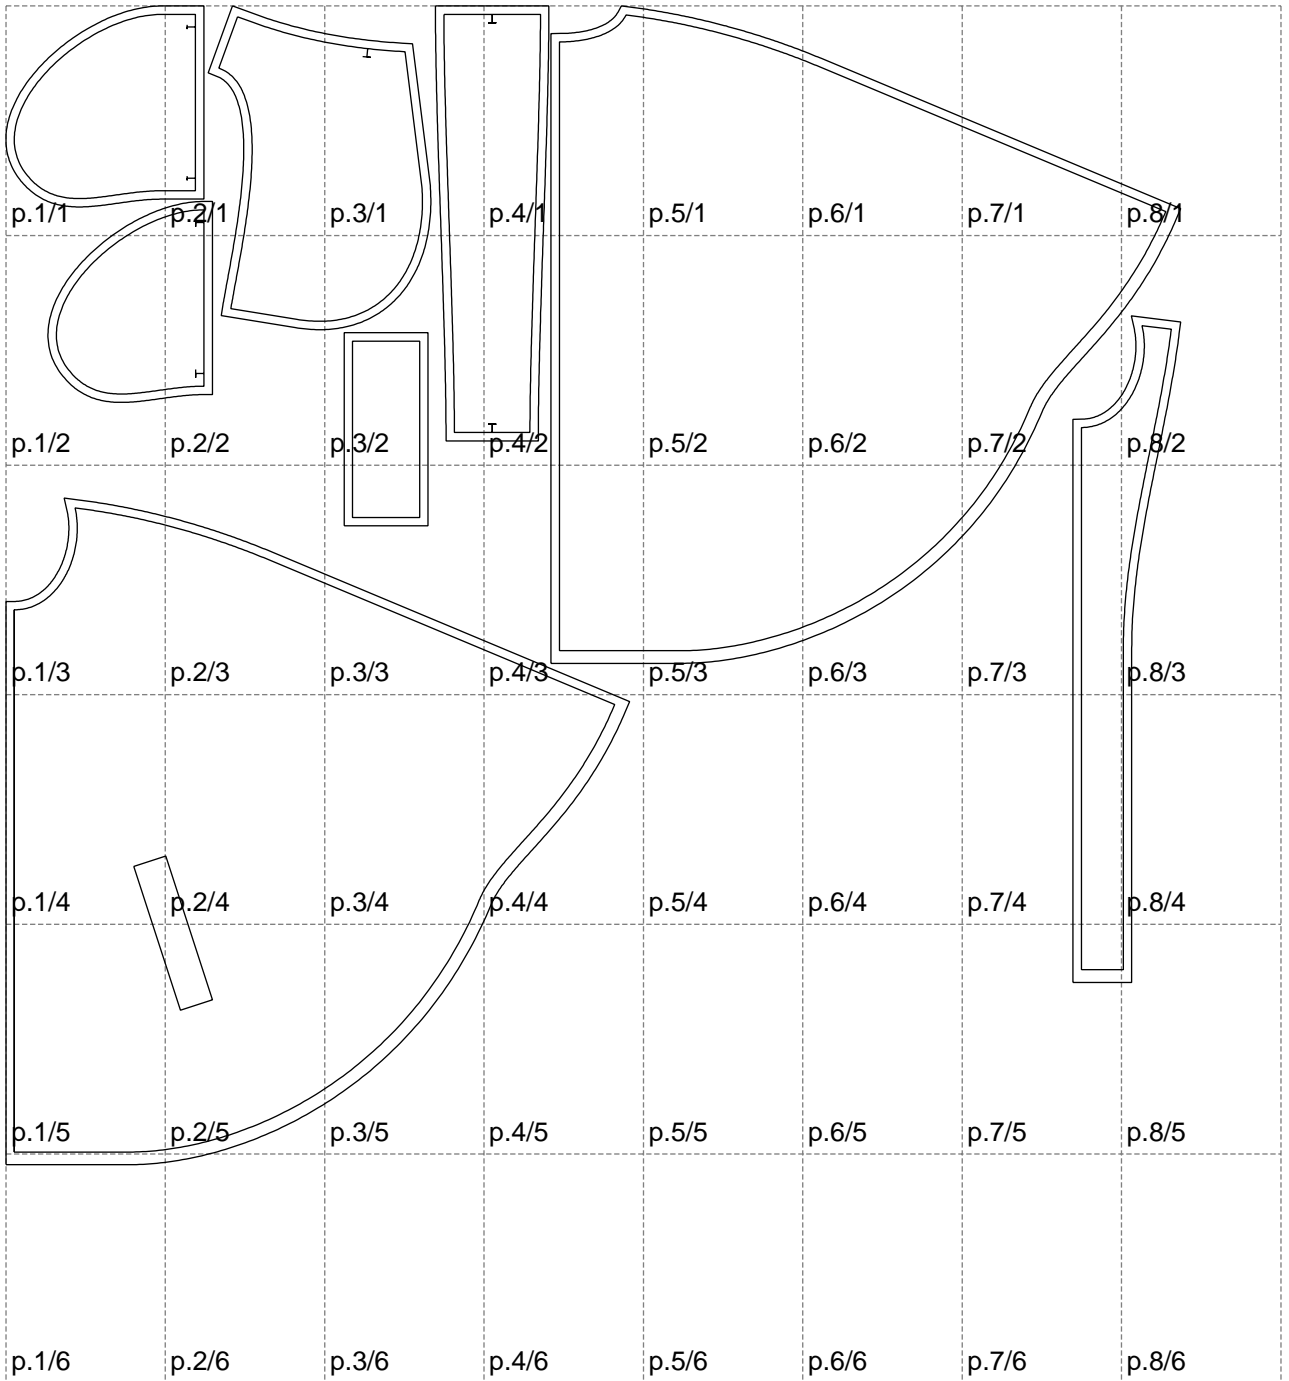

Not for print

Paper size: A4, size:1399.00 x1379.74 mm

# Example

size:1499.00 x2279.75 mm

Maneken =1 ver.0

rz\_1=170

rz\_16=88

rz\_17=75.6

rz\_18=67.6

rz\_19=96

rz\_20=94.6

---

. . . . .  
. . . . .  
. . . . .