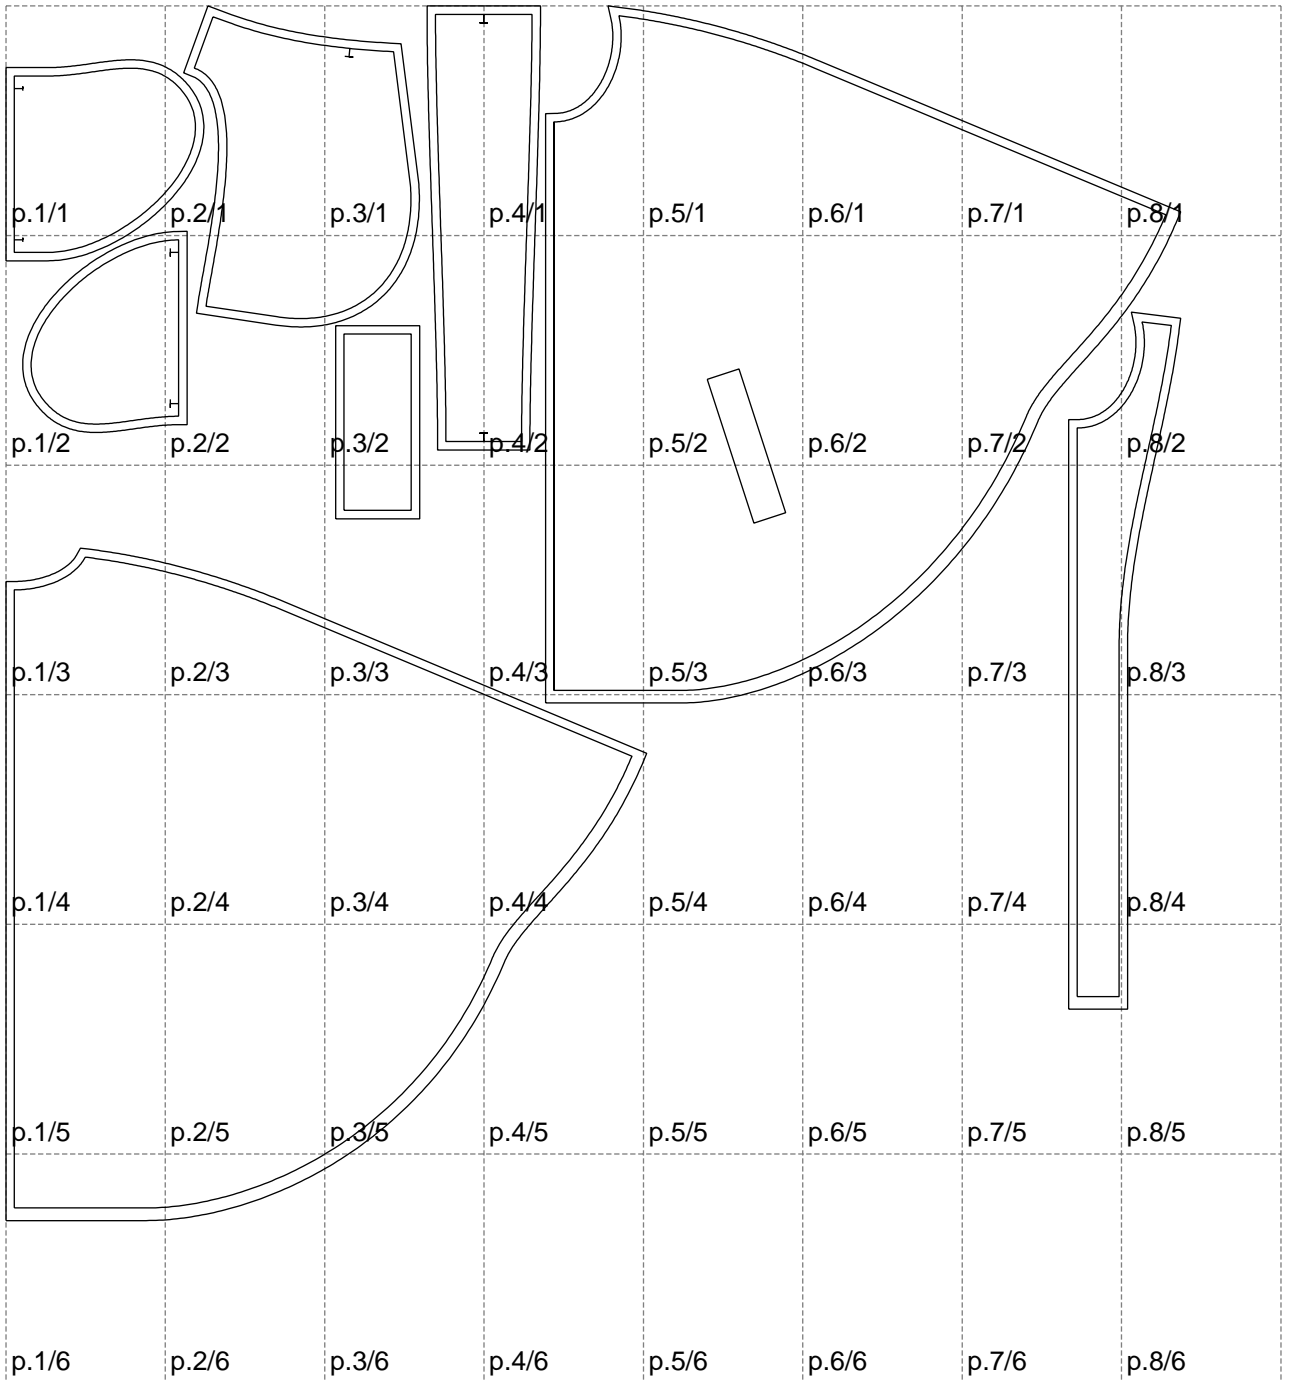

Not for print

Paper size: A4, size:1399.00 x1446.33 mm

# Example

size:1499.00 x2468.86 mm

Maneken =1 ver.0

rz\_1=170

rz\_16=104

rz\_17=88.9

rz\_18=84.4

rz\_19=112

rz\_20=109.3

---

. . . . .  
. . . . .  
. . . . .