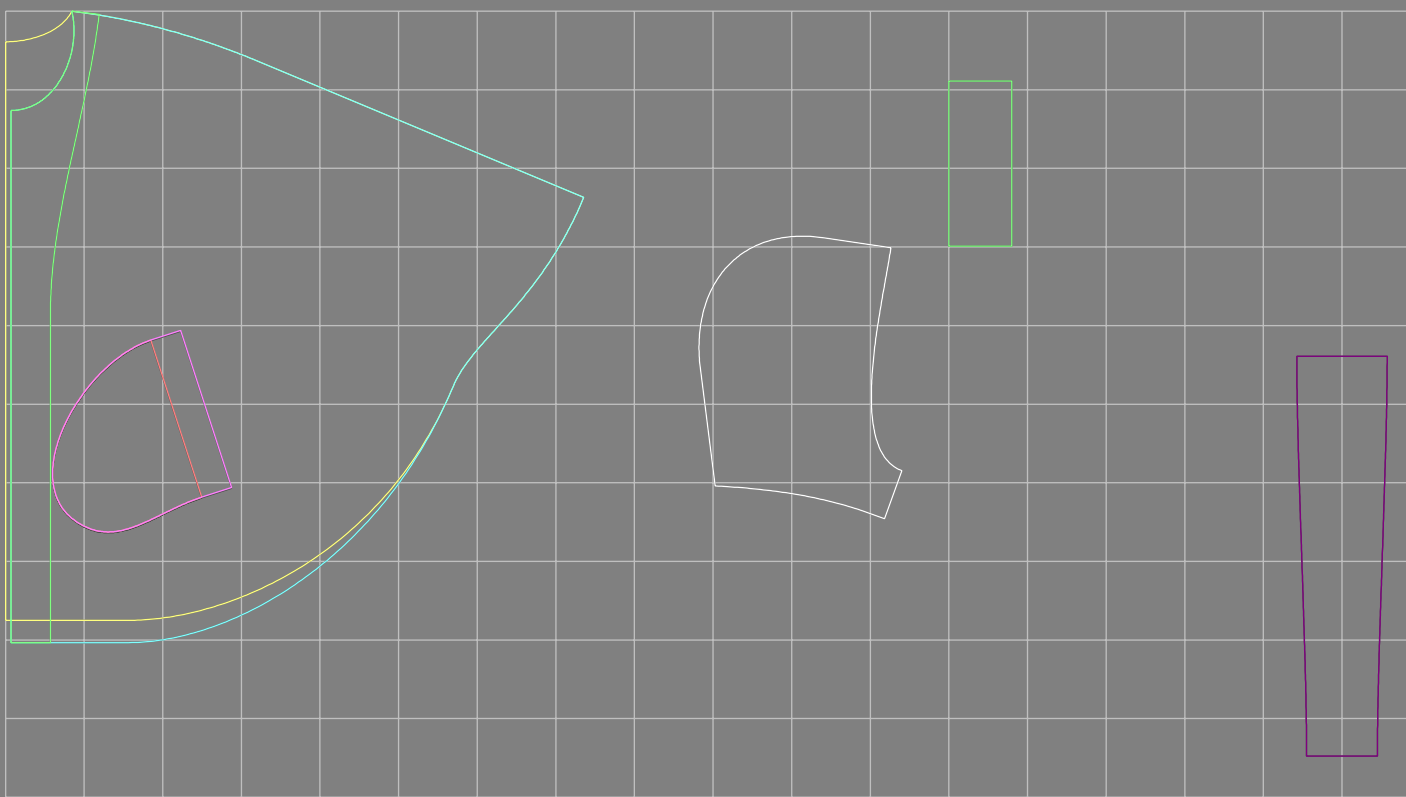

Not for print

Paper size: A4, size:1399.00 x1446.33 mm

# Example

size:1499.00 x2468.86 mm

Maneken =1 ver.0

rz\_1=170

rz\_16=104

rz\_17=88.9

rz\_18=84.4

rz\_19=112

rz\_20=109.3

---

. . . . .  
. . . . .  
. . . . .