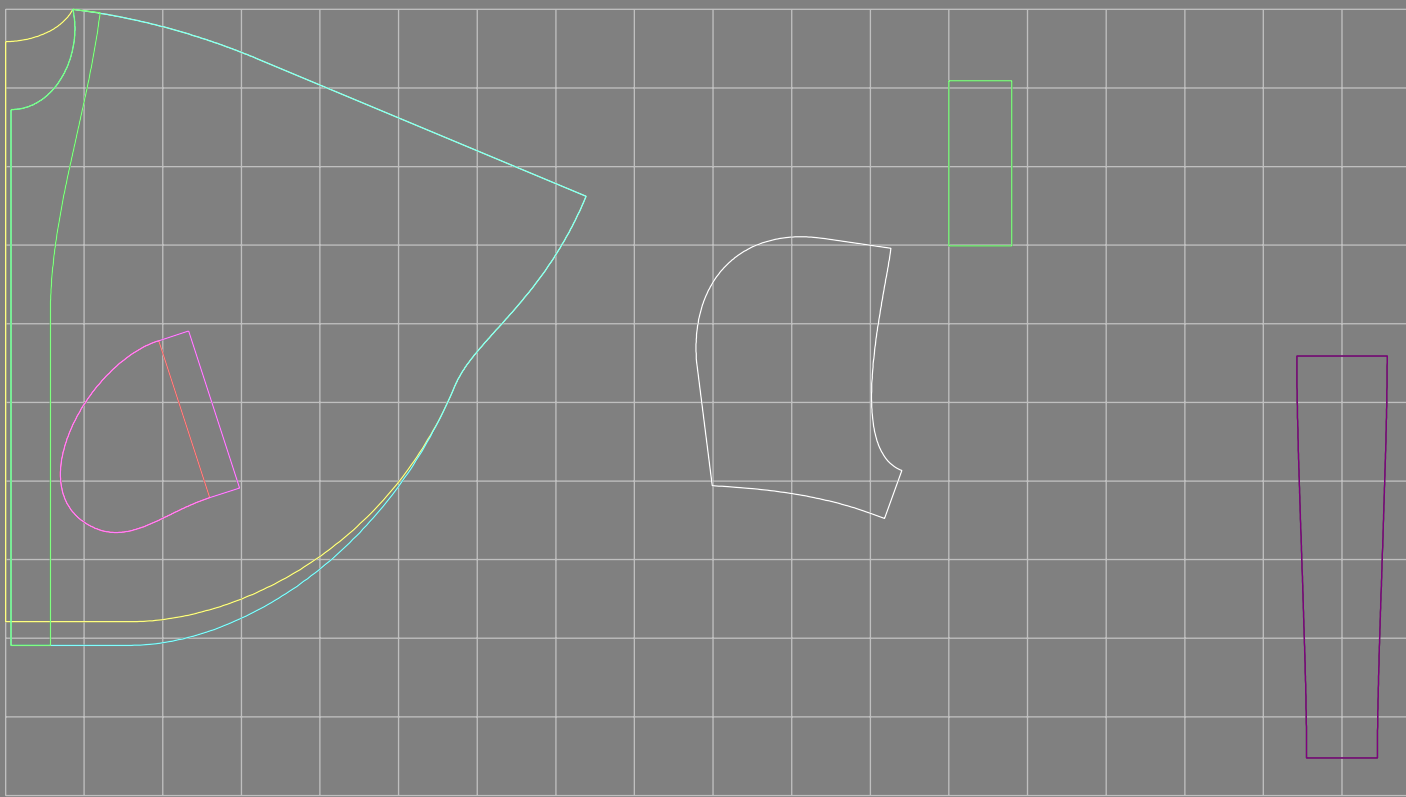

Not for print

Paper size: A4, size:1399.00 x1455.63 mm

Example

size:1499.00 x2499.31 mm

Maneken =1 ver.0

rz_1=170

rz_16=108

rz_17=92.5

rz_18=89.2

rz_19=116

rz_20=113

.
.
.