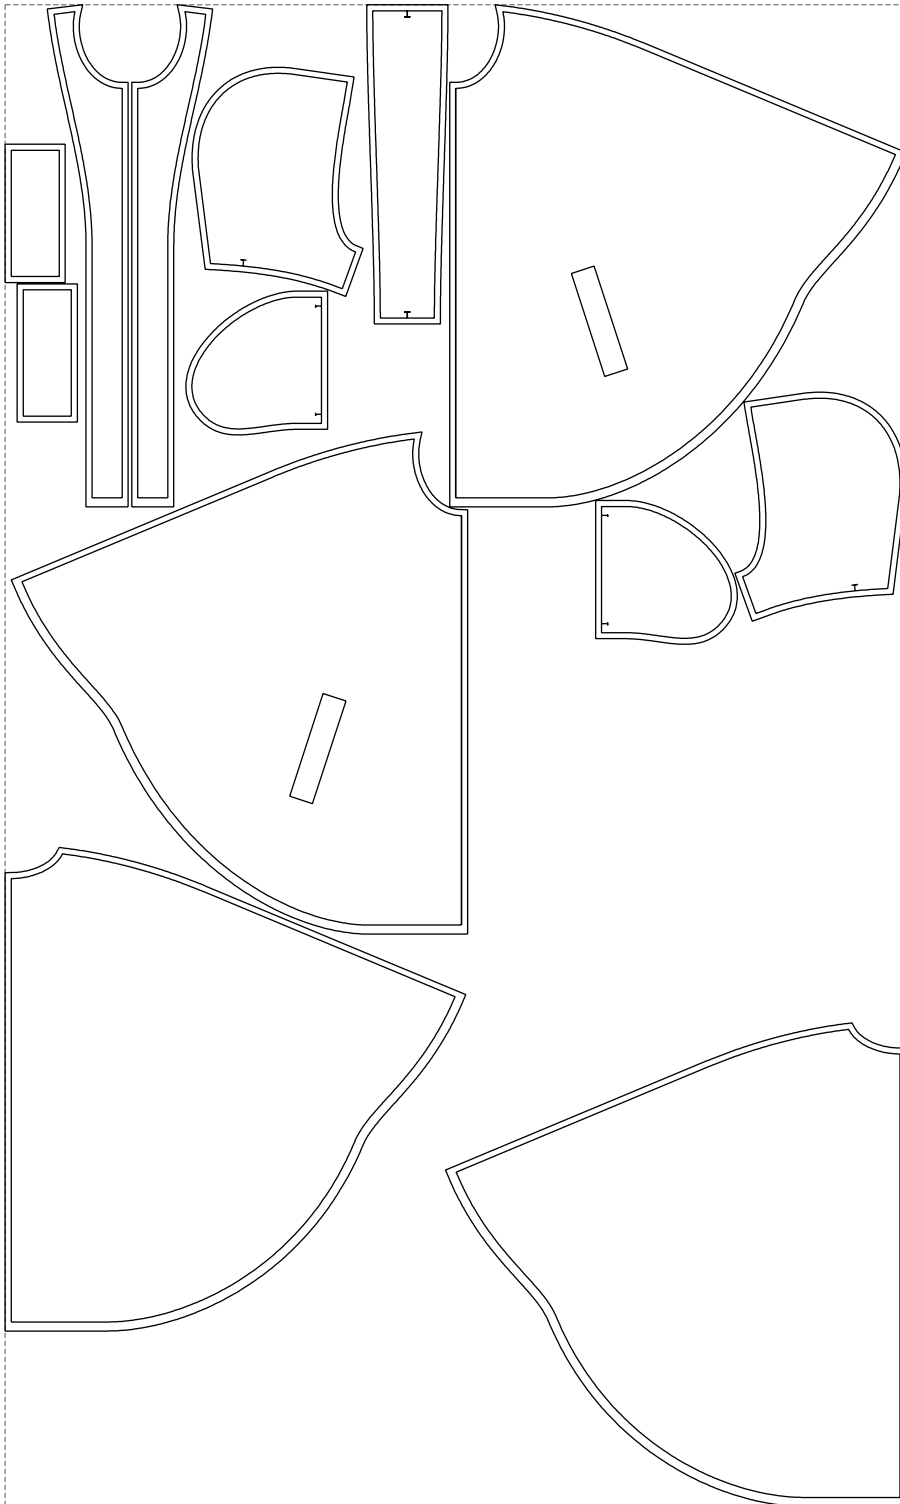

Not for print

Paper size: A4, size:1399.00 x1455.63 mm

Example

size:1499.00 x2499.31 mm

Maneken =1 ver.0

rz_1=170

rz_16=108

rz_17=92.5

rz_18=89.2

rz_19=116

rz_20=113

.
.
.