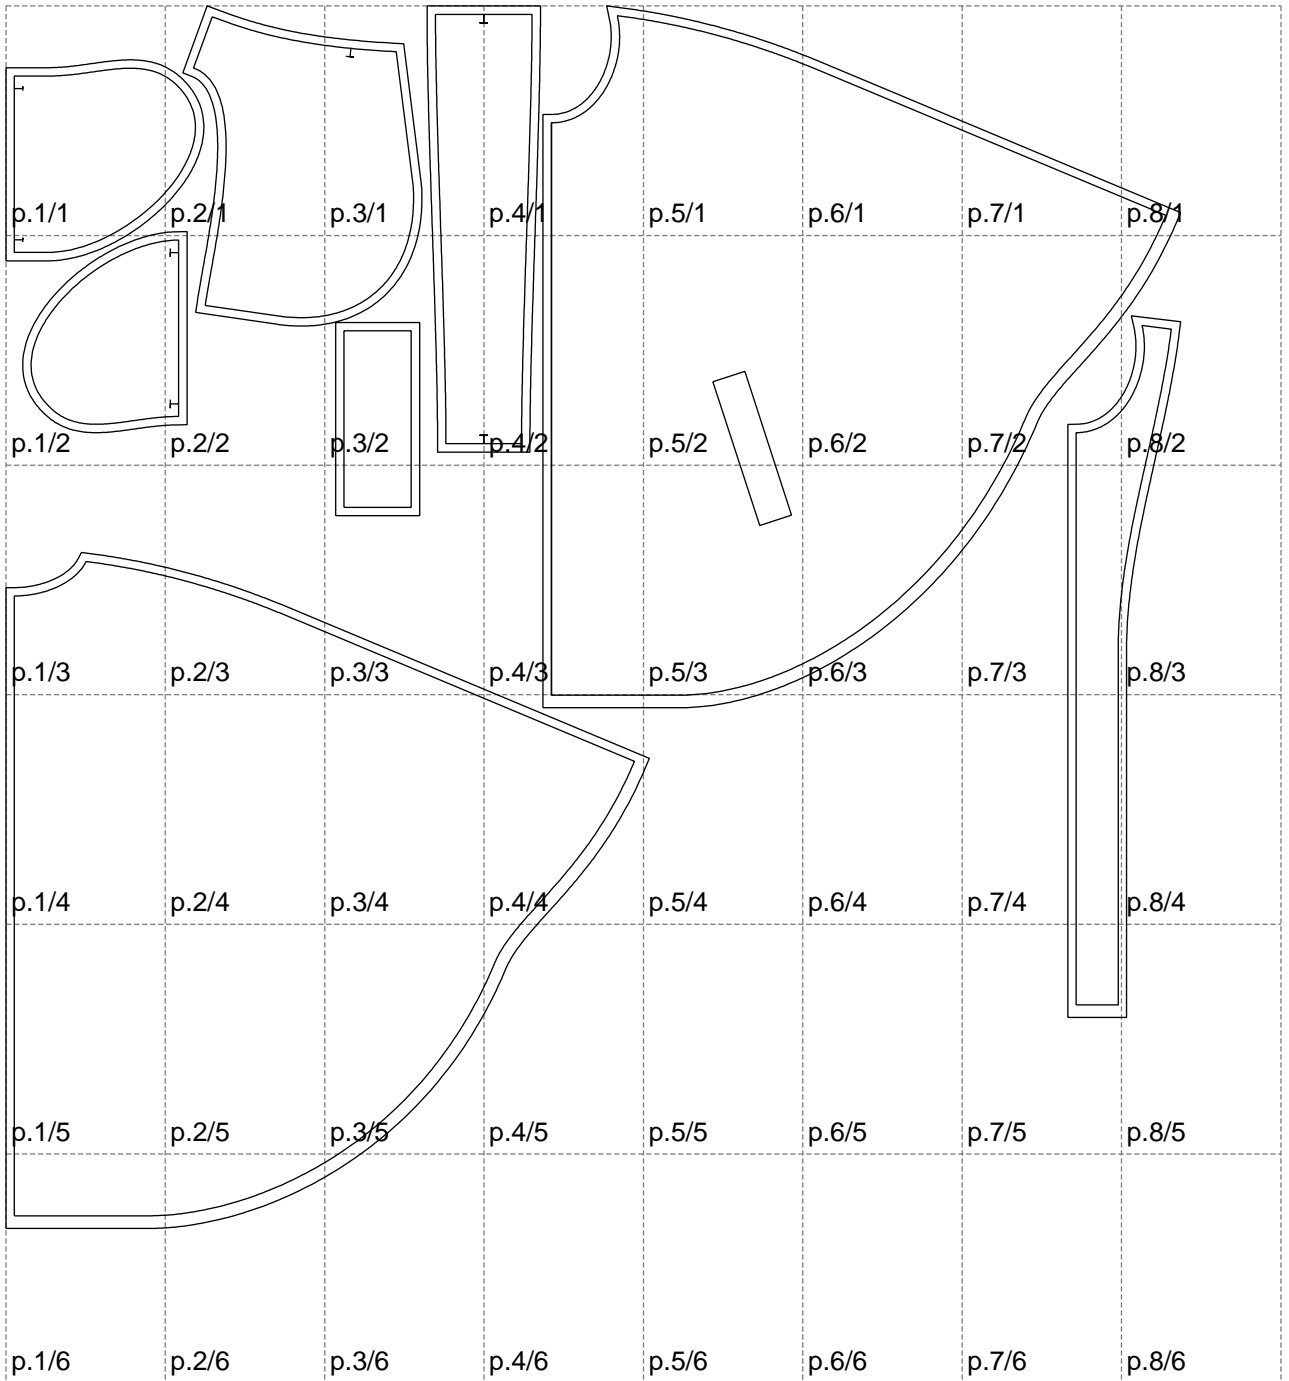

Not for print

Paper size: A4, size:1399.00 x1455.63 mm

Example

size:1499.00 x2499.31 mm

Maneken =1 ver.0

rz_1=170

rz_16=108

rz_17=92.5

rz_18=89.2

rz_19=116

rz_20=113

.
.
.