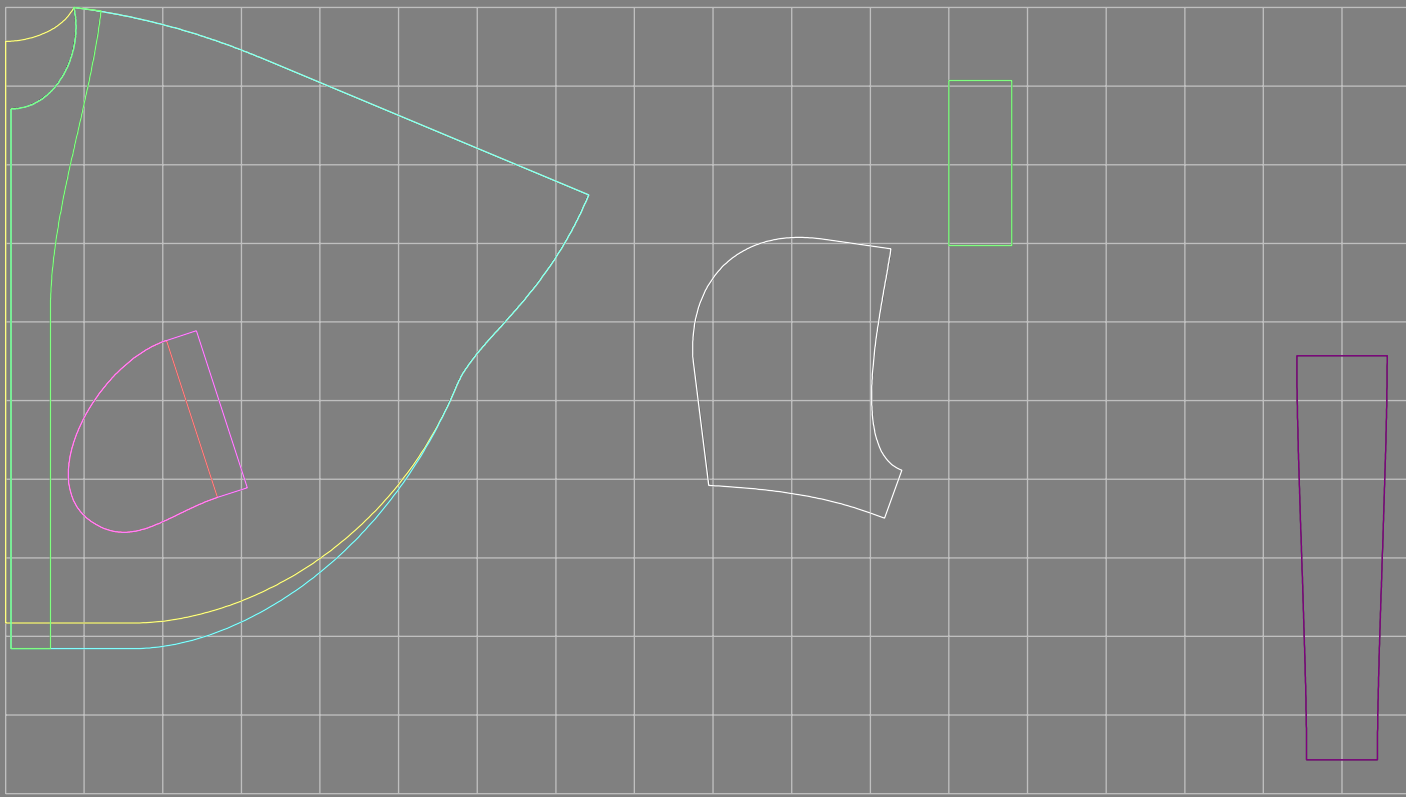

Not for print

Paper size: A4, size:1399.00 x1466.47 mm

# Example

size:1499.00 x2529.38 mm

Maneken =1 ver.0

rz\_1=170

rz\_16=112

rz\_17=96.2

rz\_18=94

rz\_19=120

rz\_20=117

---

. . . . .  
. . . . .  
. . . . .