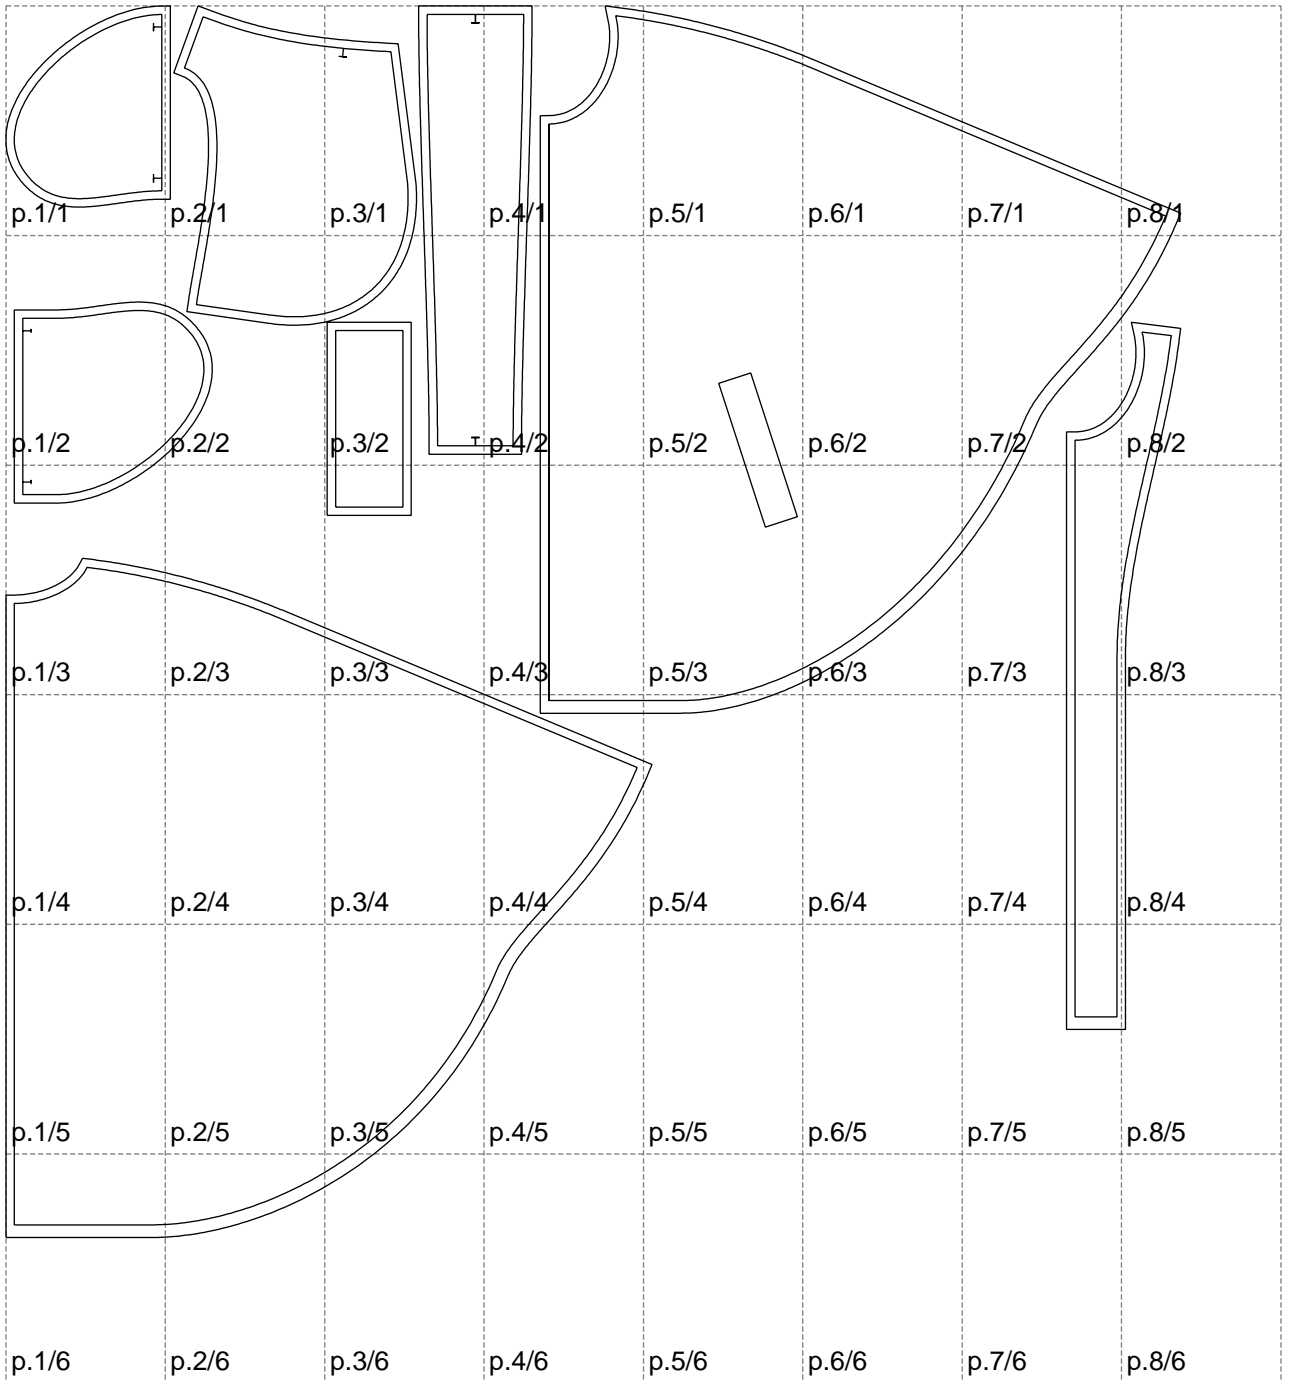

Not for print

Paper size: A4, size:1399.00 x1466.47 mm

# Example

size:1499.00 x2529.38 mm

Maneken =1 ver.0

rz\_1=170

rz\_16=112

rz\_17=96.2

rz\_18=94

rz\_19=120

rz\_20=117

---

. . . . .  
. . . . .  
. . . . .